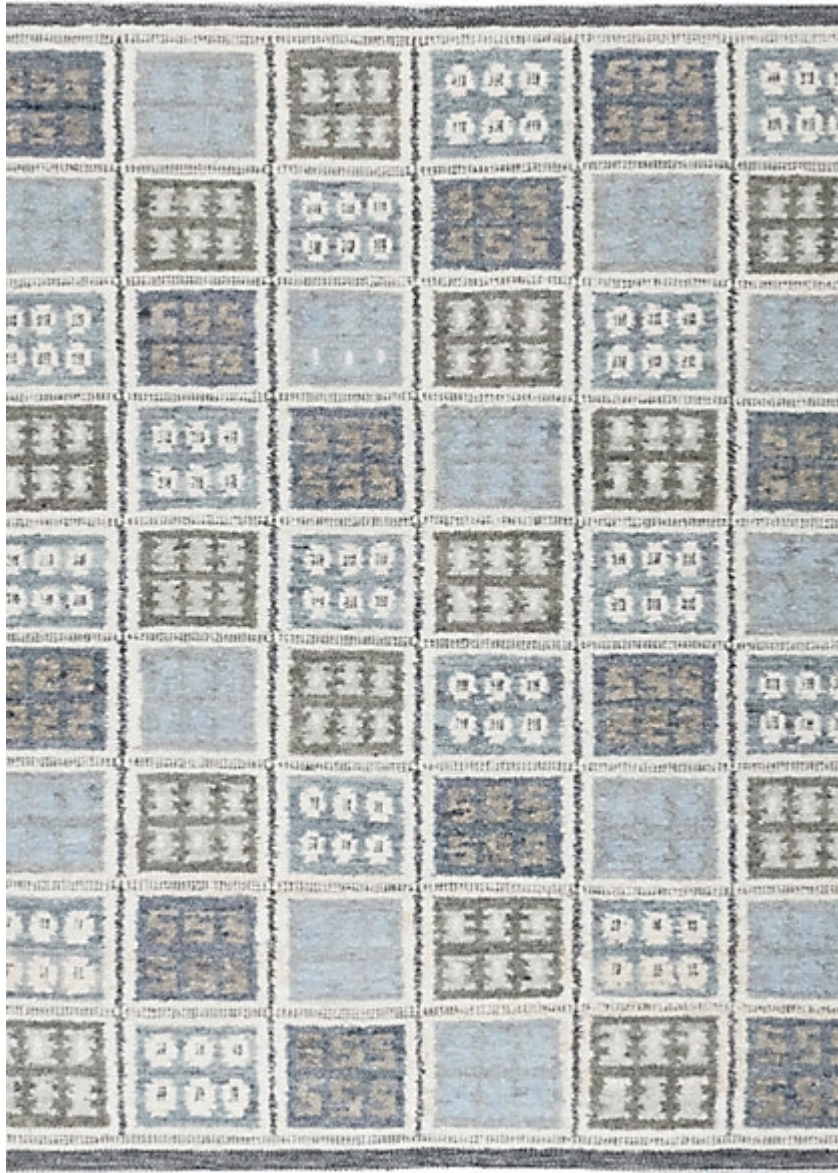

STARK

RUGS

AVAILABLE IN 1 COLORWAYS

ALVIDLA - INDIGO

SKU: RUGFLAT142879A08
CONSTRUCTION: FLATWEAVE HAND-MADE
COMPOSITION: 80% WOOL / 20% COTTON
PILE HEIGHT: 0.196 IN
TEXTURE: LOOP PILE
ORIGIN: INDIA
CUSTOM OPTIONS: FULL CUSTOM

Any size available made-to-order.
Additional options available on request.

HANDMADE SIZES MAY VARY.

STARKCARPET.COM