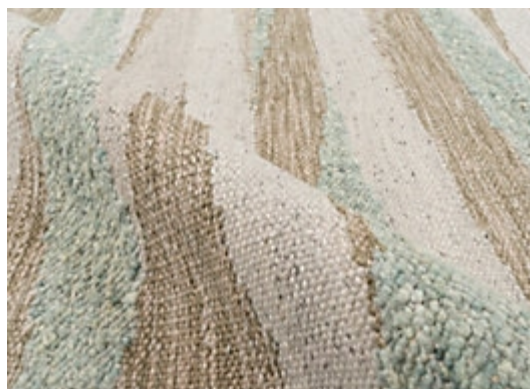

# RUGS

AVAILABLE IN 1 COLORWAYS

## HELKA - MEADOW

SKU: RUGFLAT142877A10  
CONSTRUCTION: FLATWEAVE HAND-MADE  
COMPOSITION: 70% WOOL / 30% LINEN  
PILE HEIGHT: 0.196 IN  
TEXTURE: LOOP PILE  
ORIGIN: INDIA  
CUSTOM OPTIONS: FULL CUSTOM