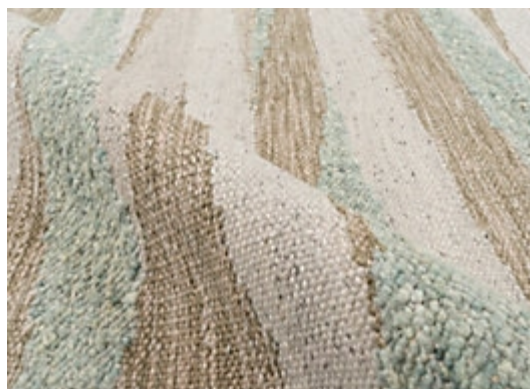

STARK

RUGS

HELKA - MEADOW

SKU: RUGFLAT142877A06
CONSTRUCTION: FLATWEAVE HAND-MADE
COMPOSITION: 70% WOOL / 30% LINEN
PILE HEIGHT: 0.196 IN
TEXTURE: LOOP PILE
ORIGIN: INDIA
CUSTOM OPTIONS: FULL CUSTOM

AVAILABLE IN 1 COLORWAYS

Any size available made-to-order.
Additional options available on request.

HANDMADE SIZES MAY VARY.

STARKCARPET.COM