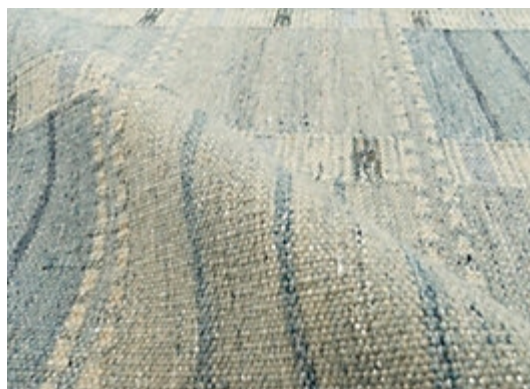

STARK

RUGS

AVAILABLE IN 1 COLORWAYS

EINO - STONE

SKU: RUGFLAT142876A08
CONSTRUCTION: FLATWEAVE HAND-MADE
COMPOSITION: 100% WOOL
PILE HEIGHT: 0.196 IN
TEXTURE: LOOP PILE
ORIGIN: INDIA
CUSTOM OPTIONS: FULL CUSTOM

Any size available made-to-order.
Additional options available on request.

HANDMADE SIZES MAY VARY.

STARKCARPET.COM