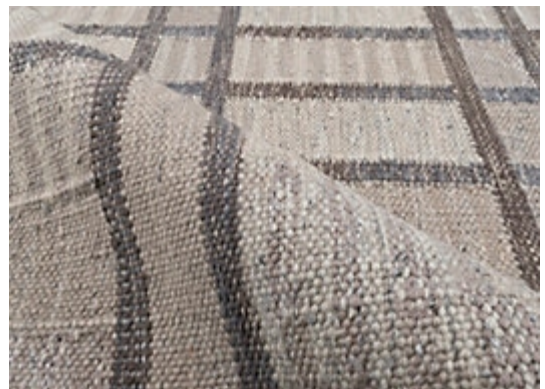

STARK

CARPET & RUGS

AVAILABLE IN 3 COLORWAYS

GUNNER - GRAPHITE

SKU: RUGFLAT142874C
CONSTRUCTION: FLATWEAVE
COMPOSITION: 50% WOOL / 35% SILK / 15% COTTON
PILE HEIGHT: 0.25 IN
TEXTURE: CUT PILE
ORIGIN: INDIA
CUSTOM OPTIONS: FULL CUSTOM

Any size available made-to-order.
Additional options available on request.

STARKCARPET.COM