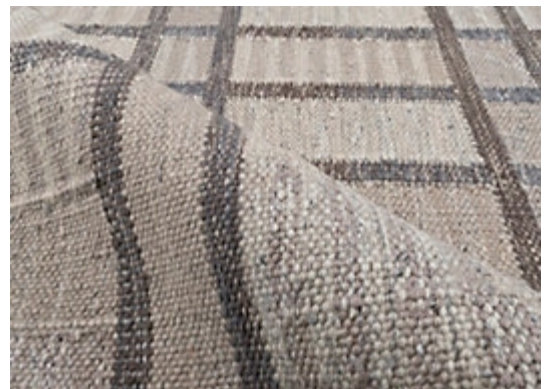

STARK

CARPET & RUGS

AVAILABLE IN 3 COLORWAYS

GUNNER - GRAPHITE

SKU: RUGFLAT142874C
CONSTRUCTION: FLATWEAVE
COMPOSITION: 50% WOOL / 35% SILK / 15% COTTON
PILE HEIGHT: 0.25 IN
TEXTURE: CUT PILE
ORIGIN: INDIA
CUSTOM OPTIONS: FULL CUSTOM

Any size available made-to-order.
Additional options available on request.

STARKCARPET.COM