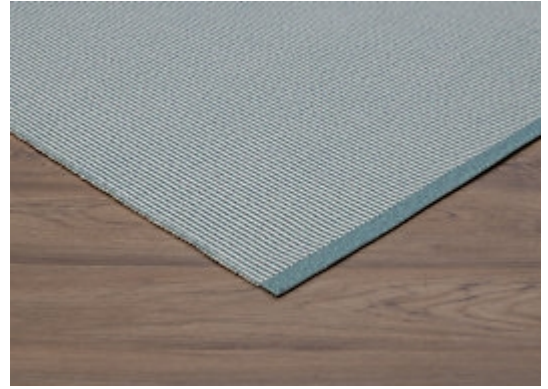

# RUGS

AVAILABLE IN 5 COLORWAYS

## JARLAN - TEAL

SKU: RUGFLAT142743C08  
CONSTRUCTION: FLATWEAVE  
COMPOSITION: 100% STARK PERFORMANCE ACRYLIC  
PILE HEIGHT: .19 IN  
TEXTURE: LOOP PILE  
ORIGIN: INDIA  
CUSTOM OPTIONS: SPA HANDMADE COLORS