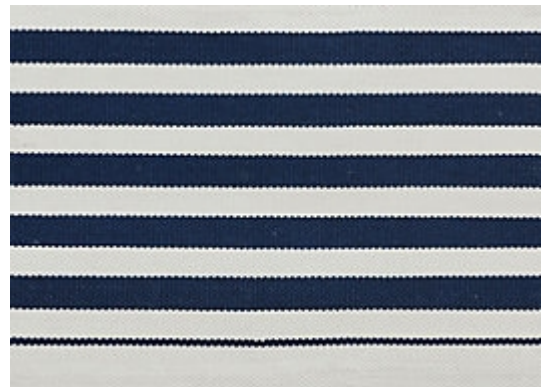

# STARK

# RUGS

AVAILABLE IN 6 COLORWAYS

## KYREE - NAVY

SKU: RUGFLAT141598F10  
CONSTRUCTION: FLATWEAVE  
COMPOSITION: 100% STARK PERFORMANCE ACRYLIC  
PILE HEIGHT: .11 IN  
TEXTURE: LOOP PILE  
ORIGIN: INDIA  
CUSTOM OPTIONS: SPA HANDMADE COLORS