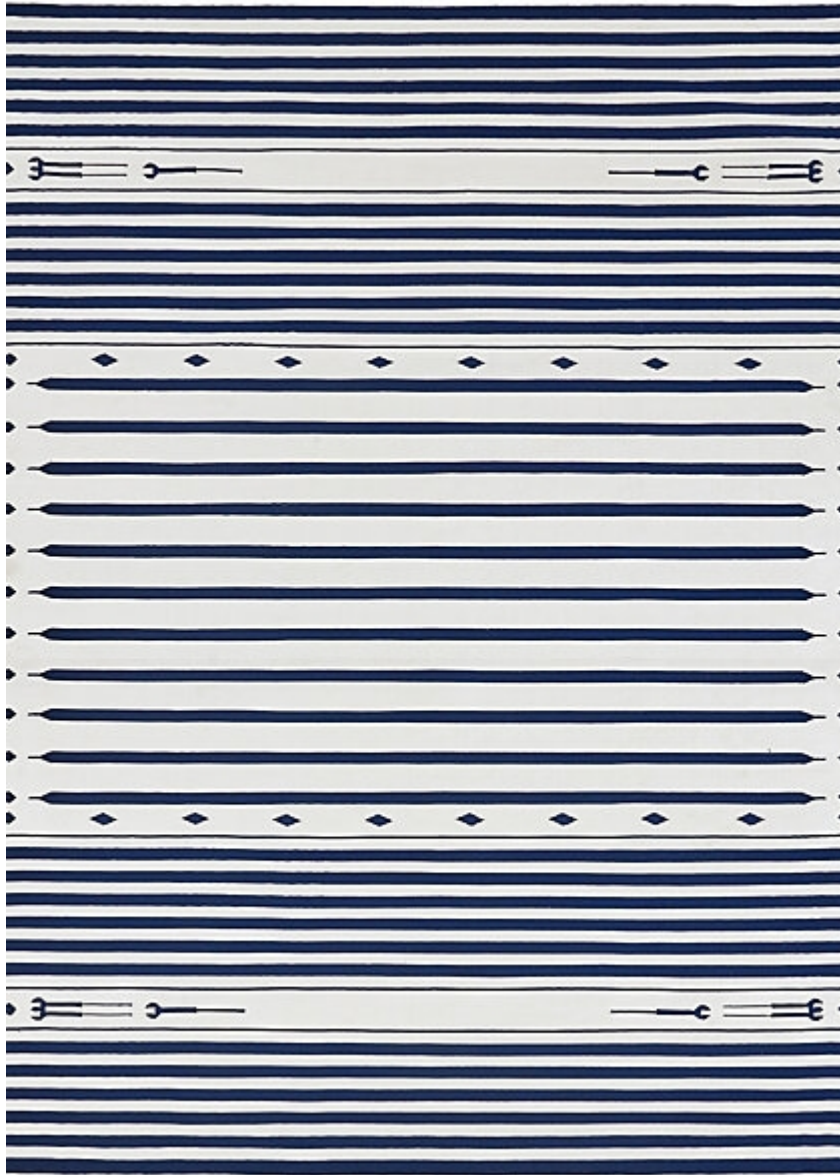

# STARK

# RUGS

AVAILABLE IN 6 COLORWAYS

## KYREE - NAVY

SKU: RUGFLAT141598F10  
CONSTRUCTION: FLATWEAVE  
COMPOSITION: 100% STARK PERFORMANCE ACRYLIC  
PILE HEIGHT: .11 IN  
TEXTURE: LOOP PILE  
ORIGIN: INDIA  
CUSTOM OPTIONS: SPA HANDMADE COLORS