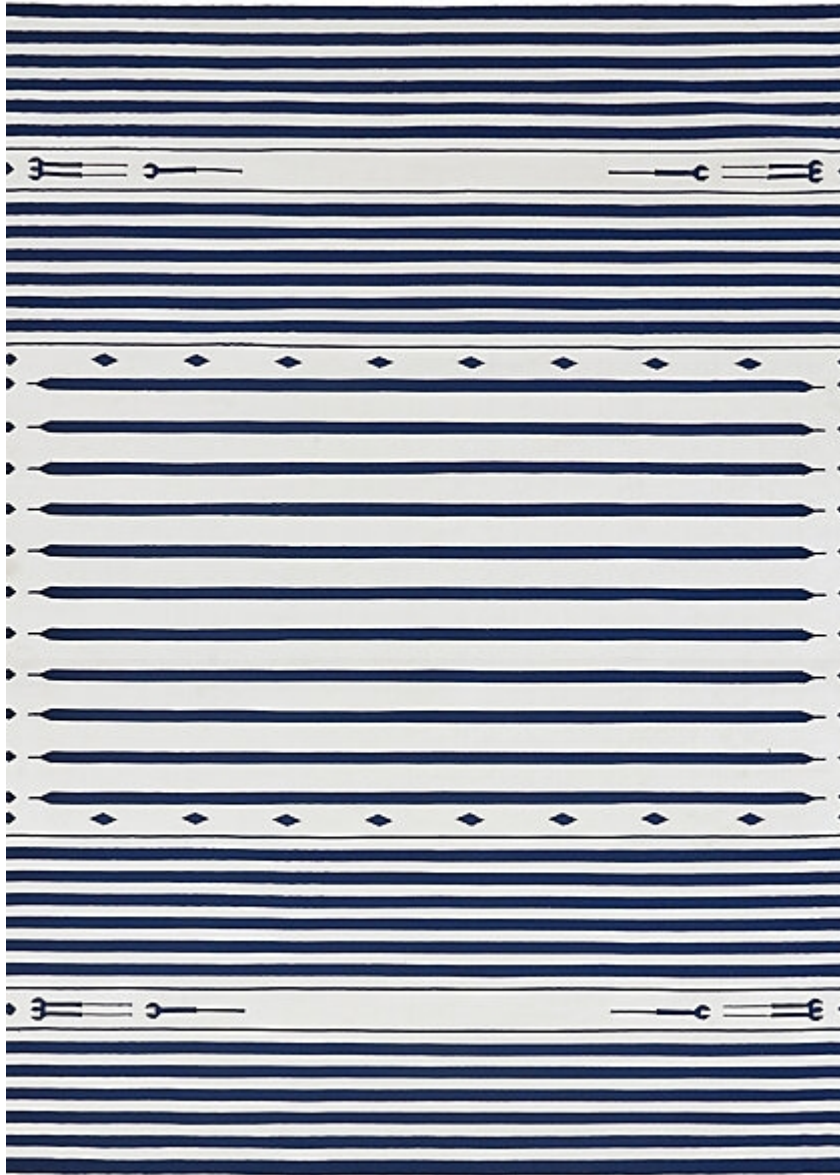

STARK

RUGS

AVAILABLE IN 6 COLORWAYS

KYREE - NAVY

SKU: RUGFLAT141598F10
CONSTRUCTION: FLATWEAVE
COMPOSITION: 100% STARK PERFORMANCE ACRYLIC
PILE HEIGHT: .11 IN
TEXTURE: LOOP PILE
ORIGIN: INDIA
CUSTOM OPTIONS: SPA HANDMADE COLORS