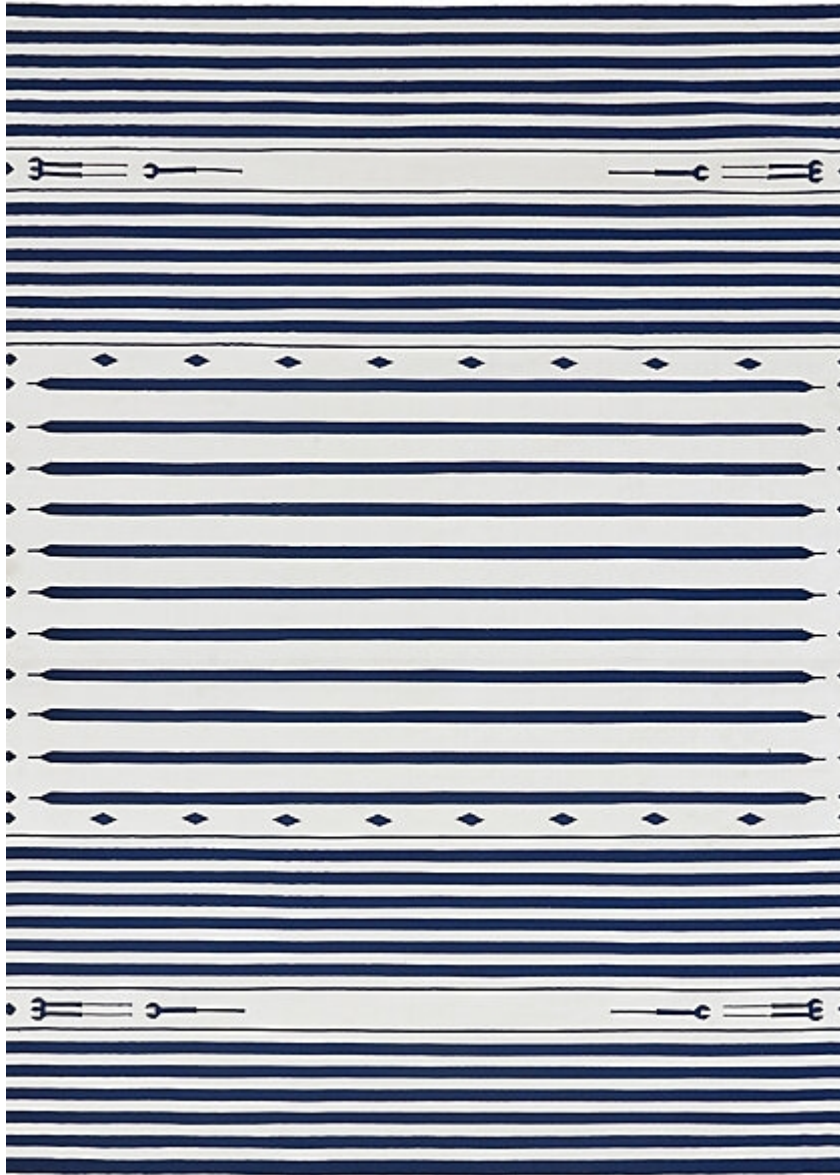

STARK

RUGS

AVAILABLE IN 6 COLORWAYS

KYREE - NAVY

SKU: RUGFLAT141598F09
CONSTRUCTION: FLATWEAVE
COMPOSITION: 100% STARK PERFORMANCE ACRYLIC
PILE HEIGHT: .11 IN
TEXTURE: LOOP PILE
ORIGIN: INDIA
CUSTOM OPTIONS: SPA HANDMADE COLORS