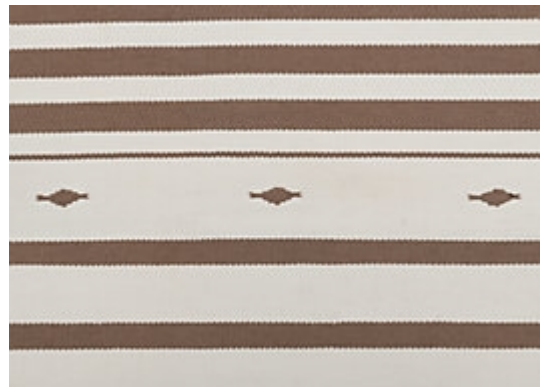

STARK

RUGS

AVAILABLE IN 6 COLORWAYS

KYREE - TAUPE

SKU: RUGFLAT141598C06
CONSTRUCTION: FLATWEAVE
COMPOSITION: 100% STARK PERFORMANCE ACRYLIC
PILE HEIGHT: .11 IN
TEXTURE: LOOP PILE
ORIGIN: INDIA
CUSTOM OPTIONS: SPA HANDMADE COLORS