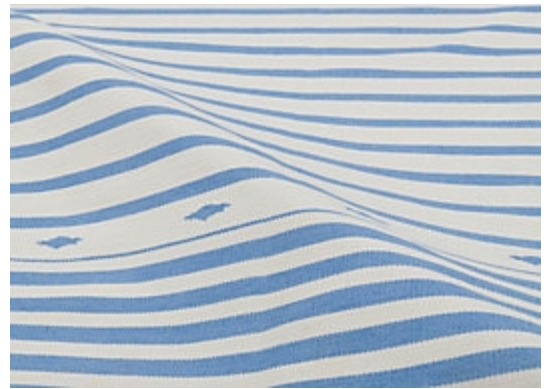

# RUGS

AVAILABLE IN 6 COLORWAYS

## KYREE - SKY

SKU: RUGFLAT141598B12  
CONSTRUCTION: FLATWEAVE  
COMPOSITION: 100% STARK PERFORMANCE ACRYLIC  
PILE HEIGHT: .11 IN  
TEXTURE: LOOP PILE  
ORIGIN: INDIA  
CUSTOM OPTIONS: SPA HANDMADE COLORS