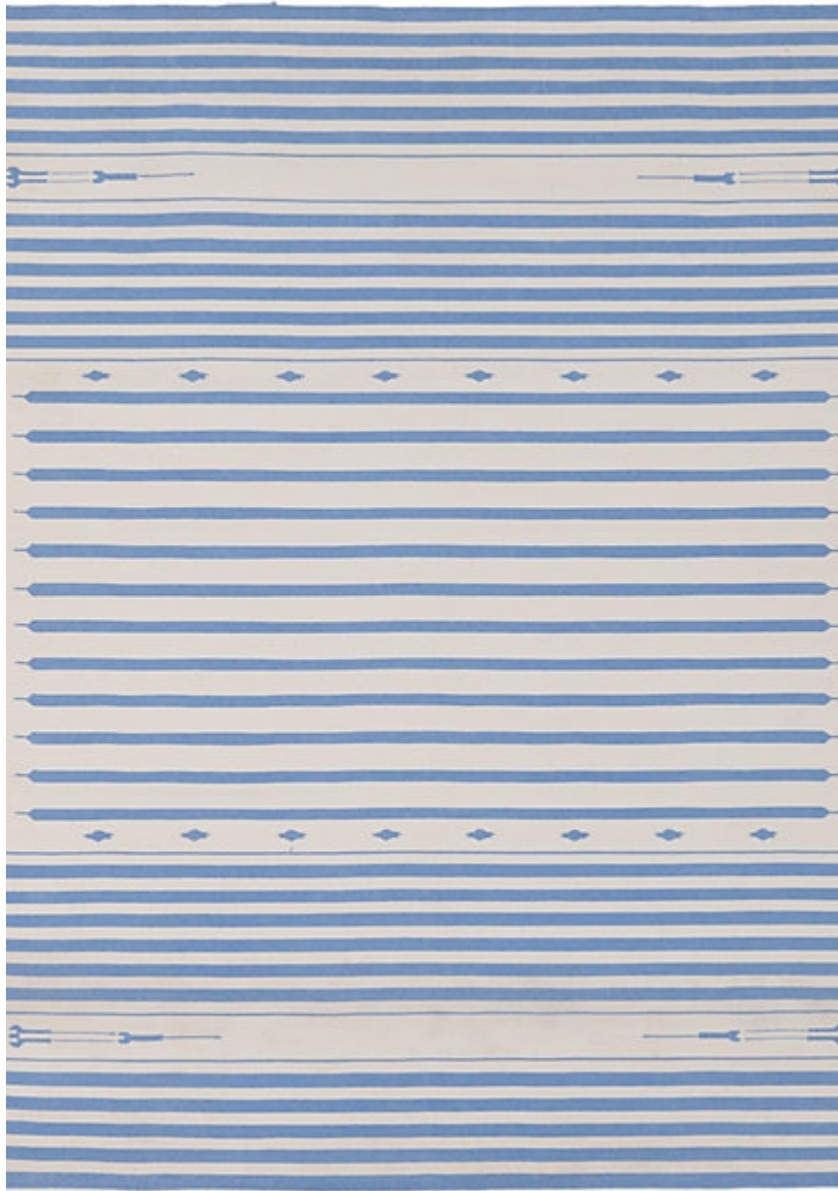

# STARK

# RUGS

AVAILABLE IN 6 COLORWAYS

## KYREE - SKY

SKU: RUGFLAT141598B12  
CONSTRUCTION: FLATWEAVE  
COMPOSITION: 100% STARK PERFORMANCE ACRYLIC  
PILE HEIGHT: .11 IN  
TEXTURE: LOOP PILE  
ORIGIN: INDIA  
CUSTOM OPTIONS: SPA HANDMADE COLORS