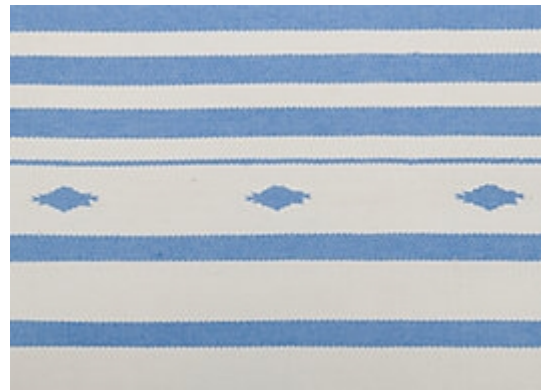

# RUGS

AVAILABLE IN 6 COLORWAYS

## KYREE - SKY

SKU: RUGFLAT141598B12  
CONSTRUCTION: FLATWEAVE  
COMPOSITION: 100% STARK PERFORMANCE ACRYLIC  
PILE HEIGHT: .11 IN  
TEXTURE: LOOP PILE  
ORIGIN: INDIA  
CUSTOM OPTIONS: SPA HANDMADE COLORS