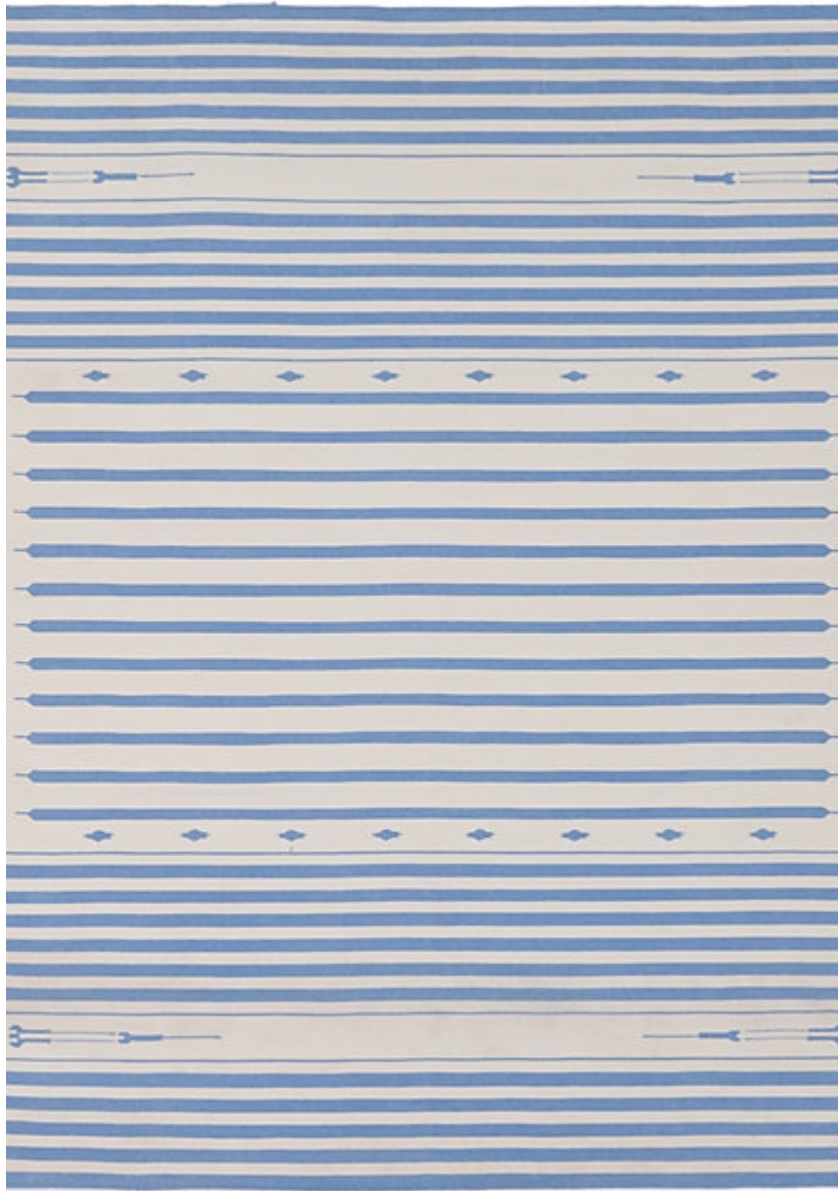

STARK

RUGS

AVAILABLE IN 6 COLORWAYS

KYREE - SKY

SKU: RUGFLAT141598B09
CONSTRUCTION: FLATWEAVE
COMPOSITION: 100% STARK PERFORMANCE ACRYLIC
PILE HEIGHT: .11 IN
TEXTURE: LOOP PILE
ORIGIN: INDIA
CUSTOM OPTIONS: SPA HANDMADE COLORS