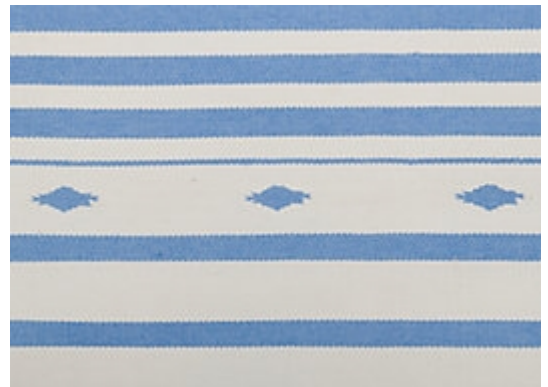

STARK

RUGS

AVAILABLE IN 6 COLORWAYS

KYREE - SKY

SKU: RUGFLAT141598B09
CONSTRUCTION: FLATWEAVE
COMPOSITION: 100% STARK PERFORMANCE ACRYLIC
PILE HEIGHT: .11 IN
TEXTURE: LOOP PILE
ORIGIN: INDIA
CUSTOM OPTIONS: SPA HANDMADE COLORS