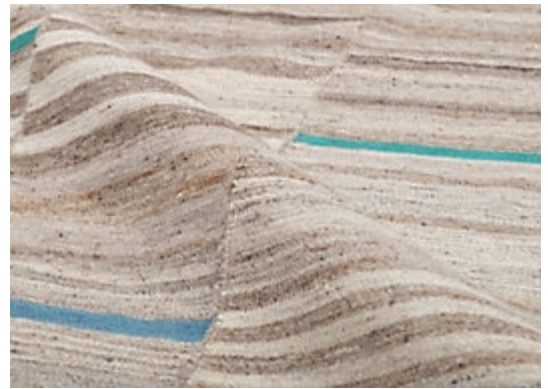

STARK

RUGS

AVAILABLE IN 1 COLORWAYS

EIRA - PLATINUM

SKU: RUGFLAT140729A06
CONSTRUCTION: FLATWEAVE
COMPOSITION: 100% WOOL
PILE HEIGHT: 0.2 IN
TEXTURE: CUT & LOOP PILE
ORIGIN: INDIA
CUSTOM OPTIONS: FULL CUSTOM

Any size available made-to-order.
Additional options available on request.

HANDMADE SIZES MAY VARY.

STARKCARPET.COM