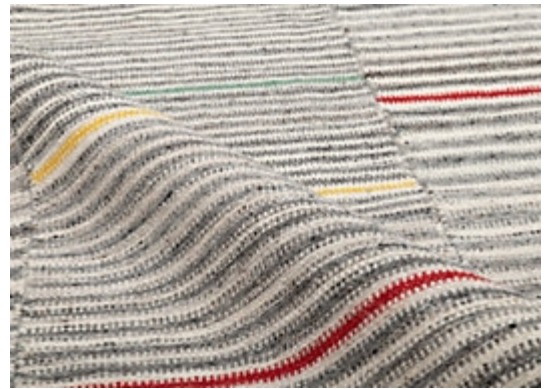

STARK

RUGS

AVAILABLE IN 1 COLORWAYS

CECE - SLATE

SKU: RUGFLAT140727A10
CONSTRUCTION: FLATWEAVE
COMPOSITION: 100% WOOL
PILE HEIGHT: 0.2 IN
TEXTURE: CUT & LOOP PILE
ORIGIN: INDIA
CUSTOM OPTIONS: FULL CUSTOM

Any size available made-to-order.
Additional options available on request.

HANDMADE SIZES MAY VARY.

STARKCARPET.COM