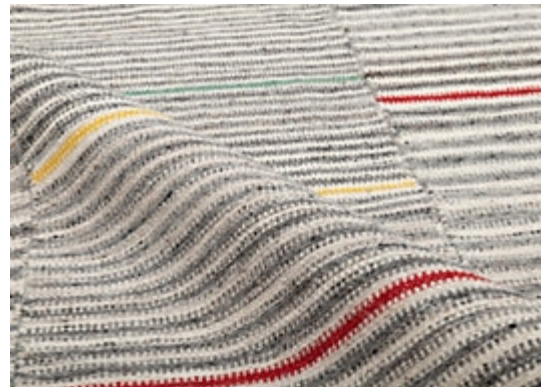

STARK

RUGS

AVAILABLE IN 1 COLORWAYS

CECE - SLATE

SKU: RUGFLAT140727A06
CONSTRUCTION: FLATWEAVE
COMPOSITION: 100% WOOL
PILE HEIGHT: 0.2 IN
TEXTURE: CUT & LOOP PILE
ORIGIN: INDIA
CUSTOM OPTIONS: FULL CUSTOM

Any size available made-to-order.
Additional options available on request.

HANDMADE SIZES MAY VARY.

STARKCARPET.COM