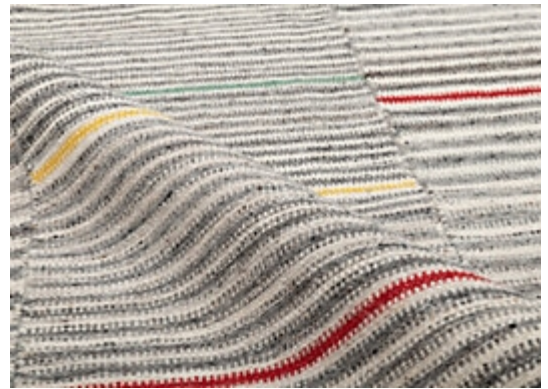

STARK

RUGS

AVAILABLE IN 1 COLORWAYS

CECE - SLATE

SKU: RUGFLAT140727A06
CONSTRUCTION: FLATWEAVE
COMPOSITION: 100% WOOL
PILE HEIGHT: 0.2 IN
TEXTURE: CUT & LOOP PILE
ORIGIN: INDIA
CUSTOM OPTIONS: FULL CUSTOM

Any size available made-to-order.
Additional options available on request.

HANDMADE SIZES MAY VARY.

STARKCARPET.COM