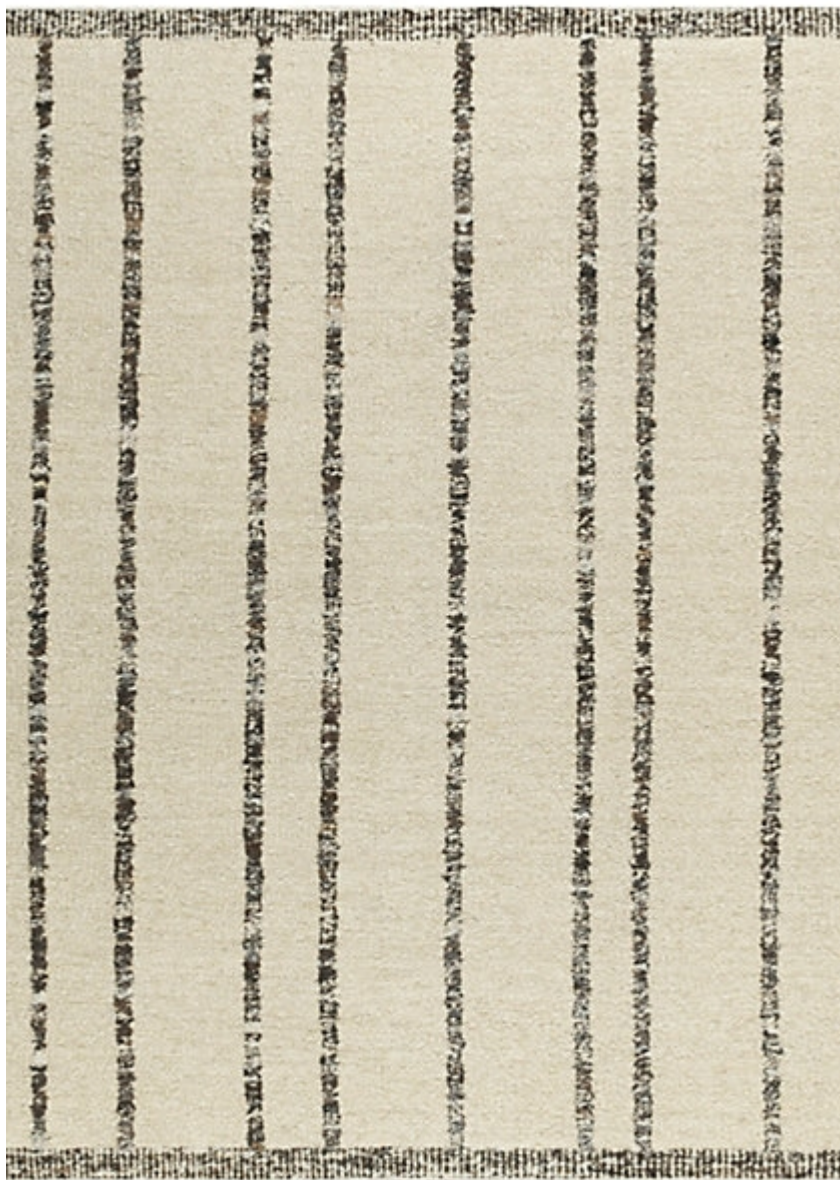

# STARK

# RUGS

AVAILABLE IN 5 COLORWAYS

## XAVA - GRAY STRIPE

SKU: RUGFLAT137765A08  
CONSTRUCTION: FLATWEAVE  
COMPOSITION: 100% WOOL  
PILE HEIGHT: 0.25 IN  
TEXTURE: LOOP PILE  
ORIGIN: INDIA  
CUSTOM OPTIONS: FULL CUSTOM

Any size available made-to-order.  
Additional options available on request.