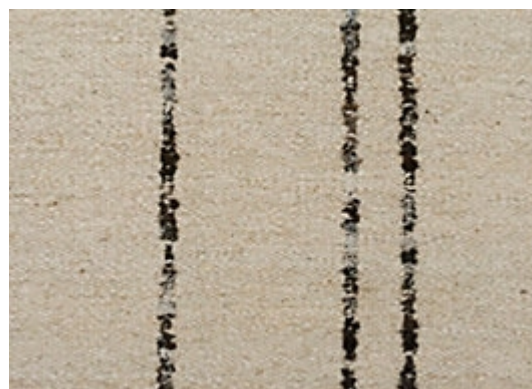

# RUGS

AVAILABLE IN 5 COLORWAYS

## XAVA - GRAY STRIPE

SKU: RUGFLAT137765A08  
CONSTRUCTION: FLATWEAVE  
COMPOSITION: 100% WOOL  
PILE HEIGHT: 0.25 IN  
TEXTURE: LOOP PILE  
ORIGIN: INDIA  
CUSTOM OPTIONS: FULL CUSTOM

Any size available made-to-order.  
Additional options available on request.