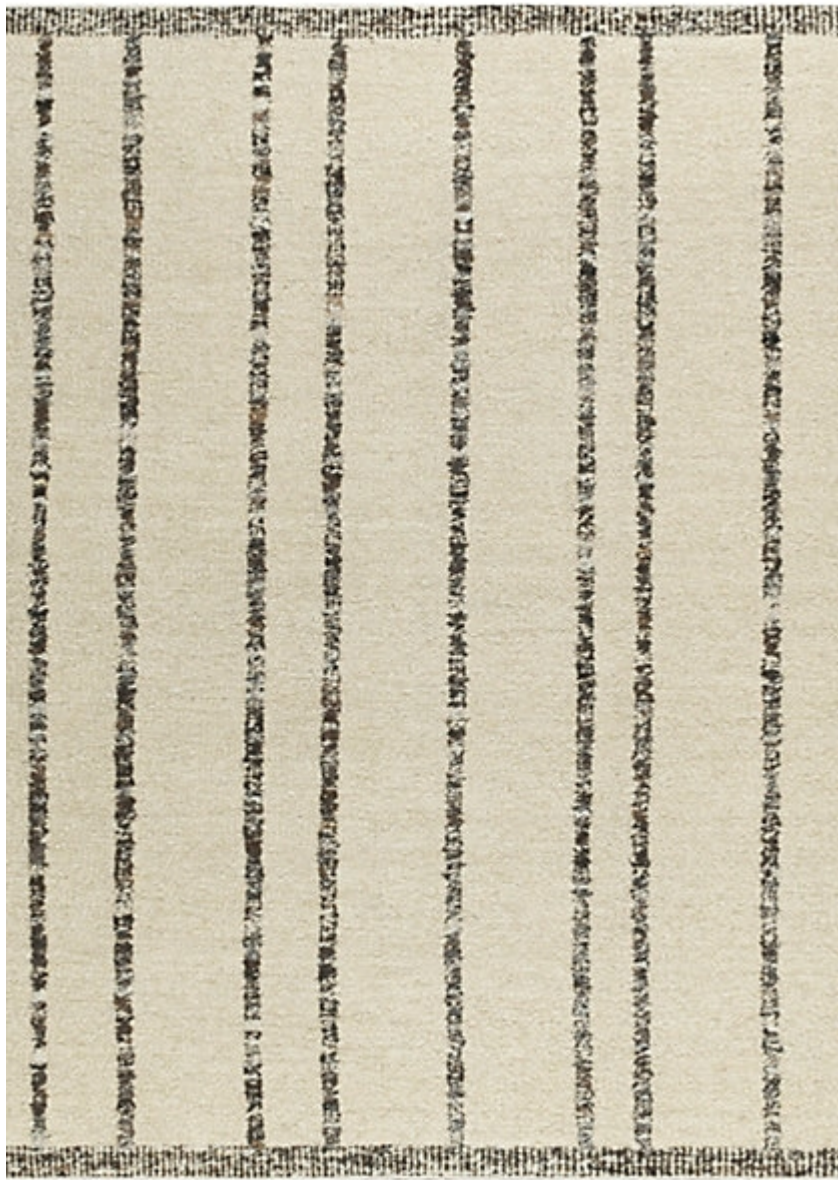

# STARK

# RUGS

AVAILABLE IN 5 COLORWAYS

## XAVA - GRAY STRIPE

SKU: RUGFLAT137765A06  
CONSTRUCTION: FLATWEAVE  
COMPOSITION: 100% WOOL  
PILE HEIGHT: 0.25 IN  
TEXTURE: LOOP PILE  
ORIGIN: INDIA  
CUSTOM OPTIONS: FULL CUSTOM

Any size available made-to-order.  
Additional options available on request.