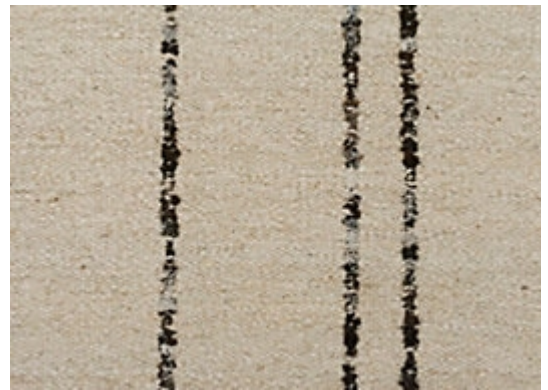

# RUGS

AVAILABLE IN 5 COLORWAYS

## XAVA - GRAY STRIPE

SKU: RUGFLAT137765A06  
CONSTRUCTION: FLATWEAVE  
COMPOSITION: 100% WOOL  
PILE HEIGHT: 0.25 IN  
TEXTURE: LOOP PILE  
ORIGIN: INDIA  
CUSTOM OPTIONS: FULL CUSTOM

Any size available made-to-order.  
Additional options available on request.