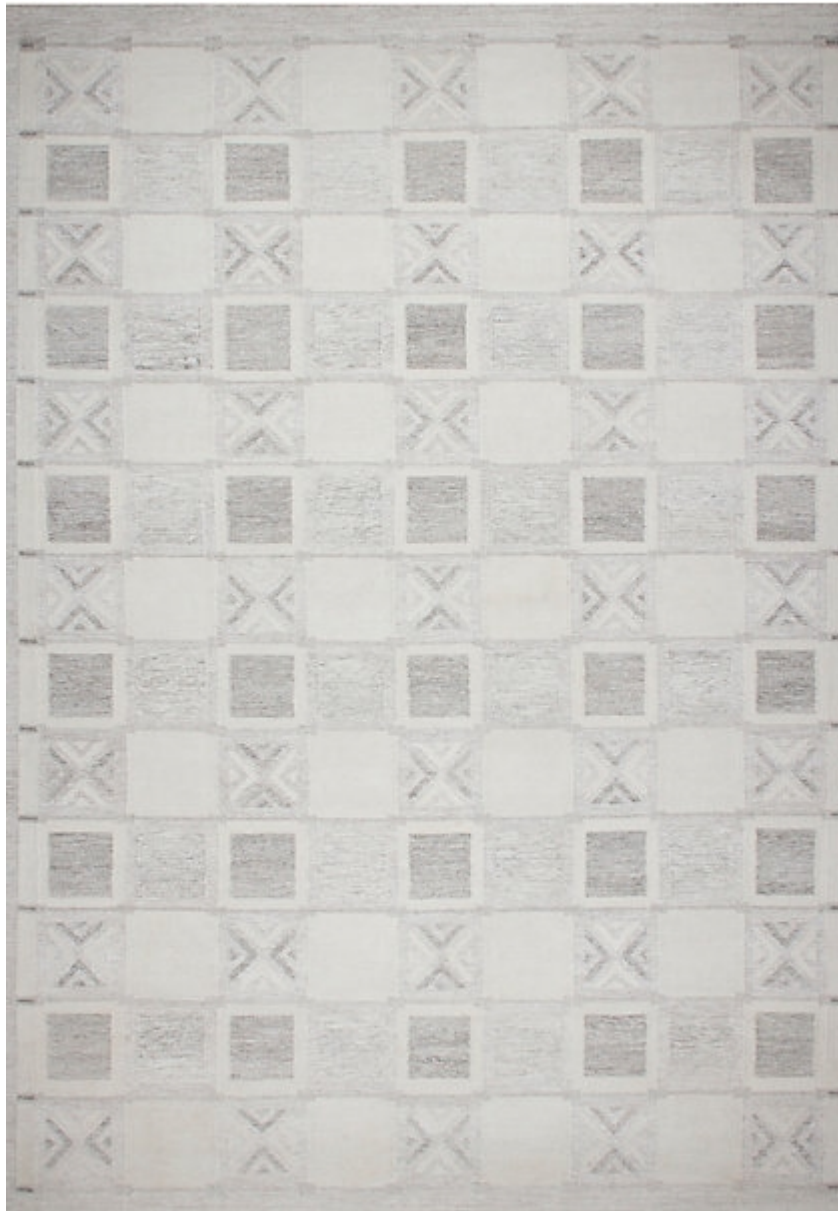

STARK

RUGS

AVAILABLE IN 1 COLORWAYS

AVEENA - SAND

SKU: RUGFLAT127158A09
CONSTRUCTION: FLATWEAVE
COMPOSITION: 60% BAMBOO SILK / 40% WOOL
PILE HEIGHT: 0.2 IN
TEXTURE: LOOP PILE
ORIGIN: INDIA
CUSTOM OPTIONS: FULL CUSTOM

Any size available made-to-order.
Additional options available on request.

HANDMADE SIZES MAY VARY.

STARKCARPET.COM