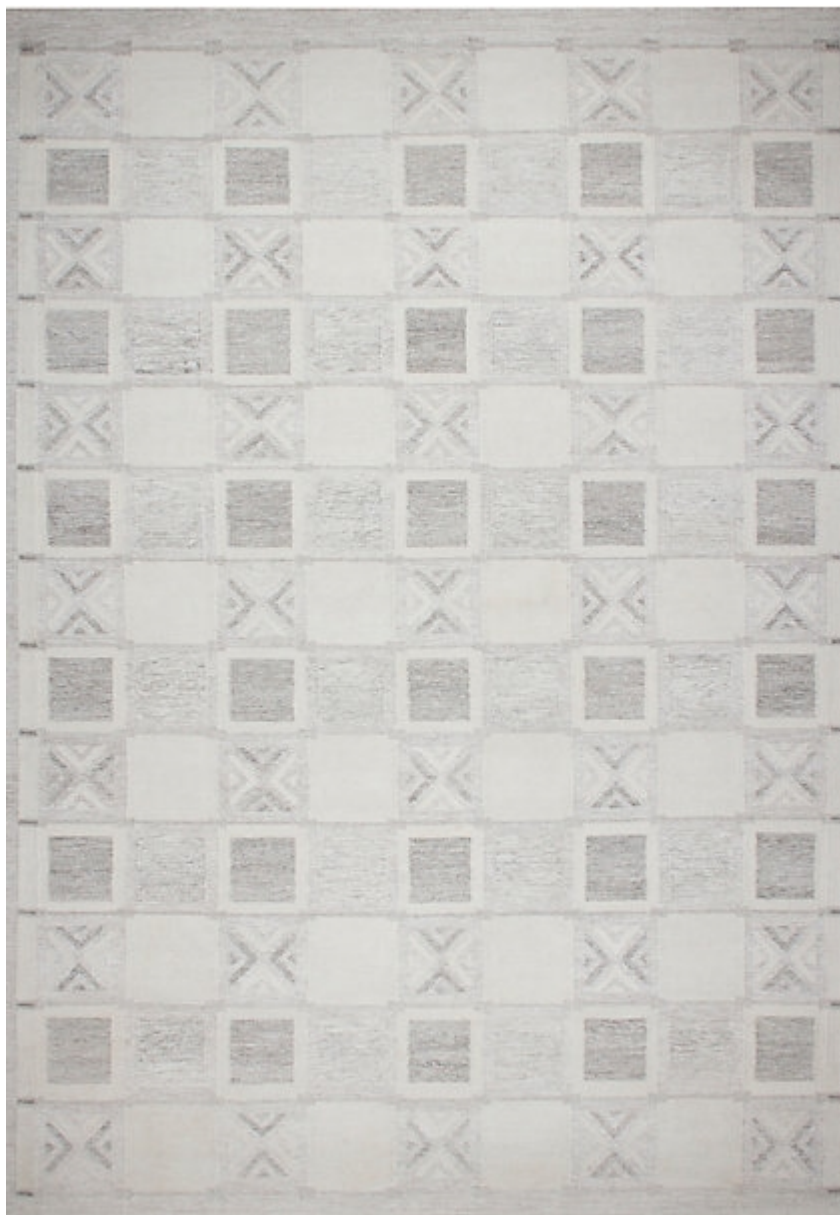

STARK

RUGS

AVAILABLE IN 1 COLORWAYS

AVEENA - SAND

SKU: RUGFLAT127158A09
CONSTRUCTION: FLATWEAVE
COMPOSITION: 60% BAMBOO SILK / 40% WOOL
PILE HEIGHT: 0.2 IN
TEXTURE: LOOP PILE
ORIGIN: INDIA
CUSTOM OPTIONS: FULL CUSTOM

Any size available made-to-order.
Additional options available on request.

HANDMADE SIZES MAY VARY.

STARKCARPET.COM