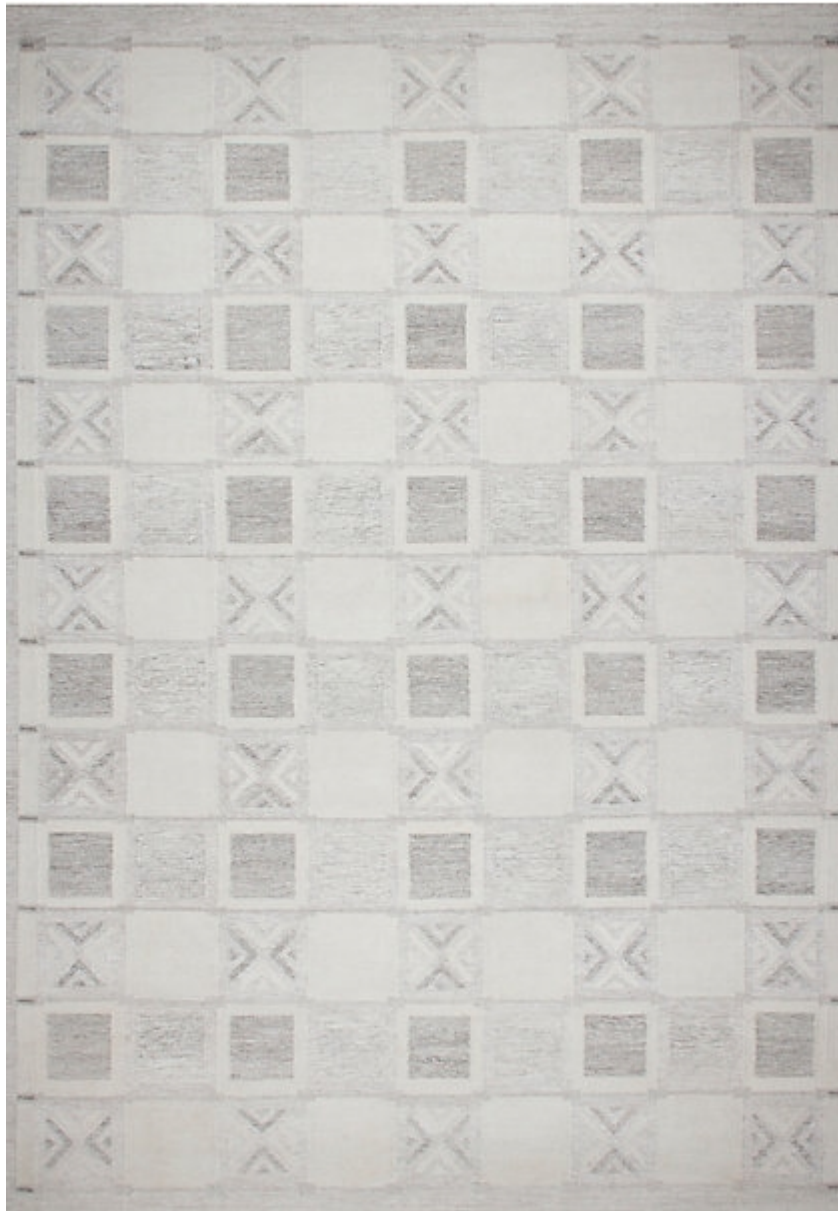

# STARK

# RUGS

AVAILABLE IN 1 COLORWAYS

## AVEENA - SAND

SKU: RUGFLAT127158A09  
CONSTRUCTION: FLATWEAVE  
COMPOSITION: 60% BAMBOO SILK / 40% WOOL  
PILE HEIGHT: 0.2 IN  
TEXTURE: LOOP PILE  
ORIGIN: INDIA  
CUSTOM OPTIONS: FULL CUSTOM

Any size available made-to-order.  
Additional options available on request.