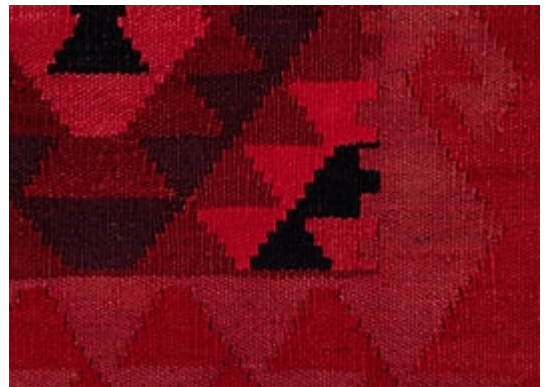

STARK

RUGS

AVAILABLE IN 1 COLORWAYS

BHILWARA - MAROON

SKU: RUGFLAT11090505
CONSTRUCTION: FLATWEAVE
COMPOSITION: 100% WOOL
ORIGIN: INDIA

Any size available made-to-order.
Additional options available on request.