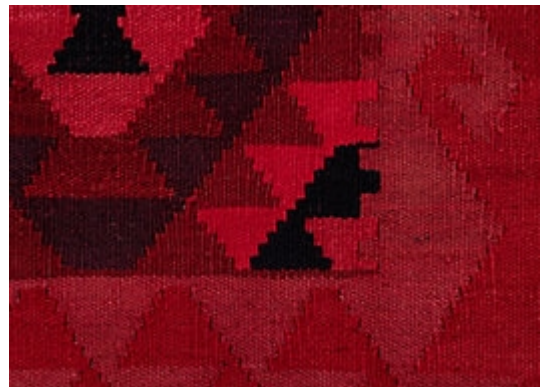

# STARK

# RUGS

AVAILABLE IN 1 COLORWAYS

## BHILWARA - MAROON

SKU: RUGFLAT11090505  
CONSTRUCTION: FLATWEAVE  
COMPOSITION: 100% WOOL  
ORIGIN: INDIA

Any size available made-to-order.  
Additional options available on request.

HANDMADE SIZES MAY VARY.