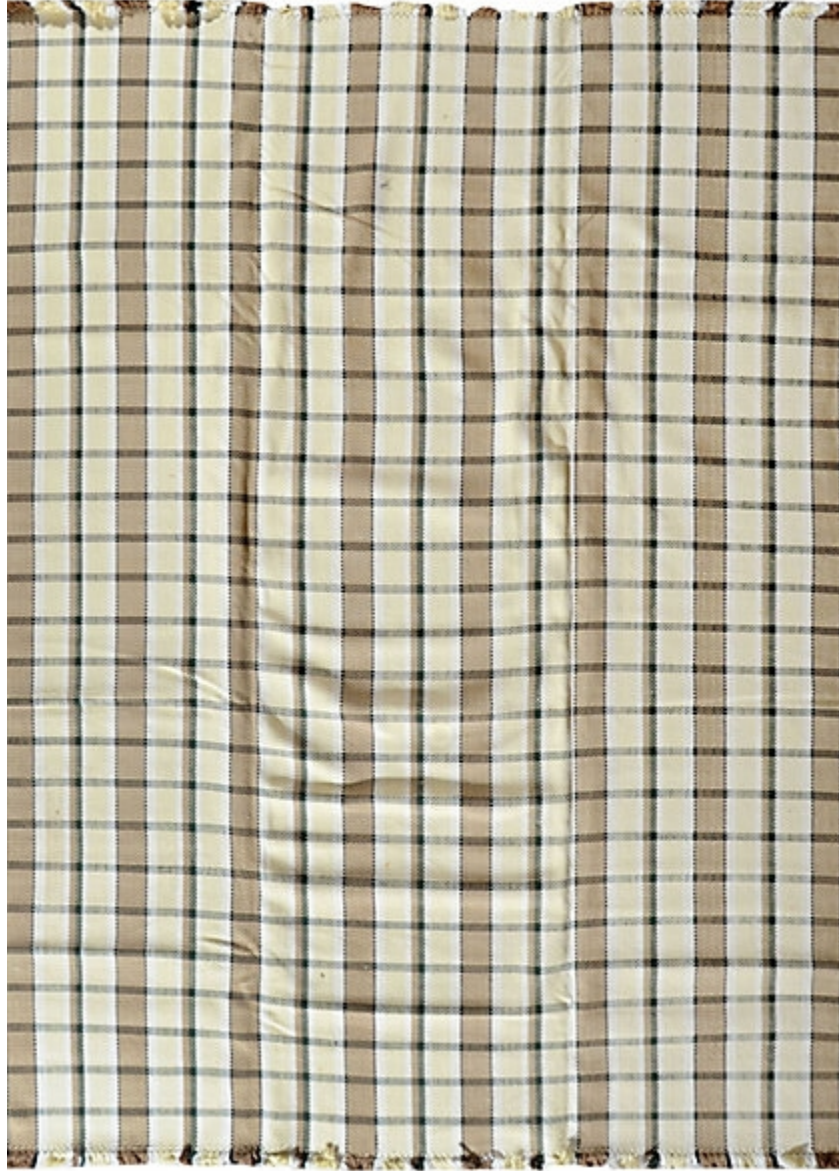

# STARK

# RUGS

---

AVAILABLE IN 1 COLORWAYS

---

## BHAIRAHAWA - SILVER

SKU: RUGFLAT10748610

CONSTRUCTION: FLATWEAVE

Any size available made-to-order.  
Additional options available on request.

HANDMADE SIZES MAY VARY.

---

[STARKCARPET.COM](https://www.starkcarpet.com)