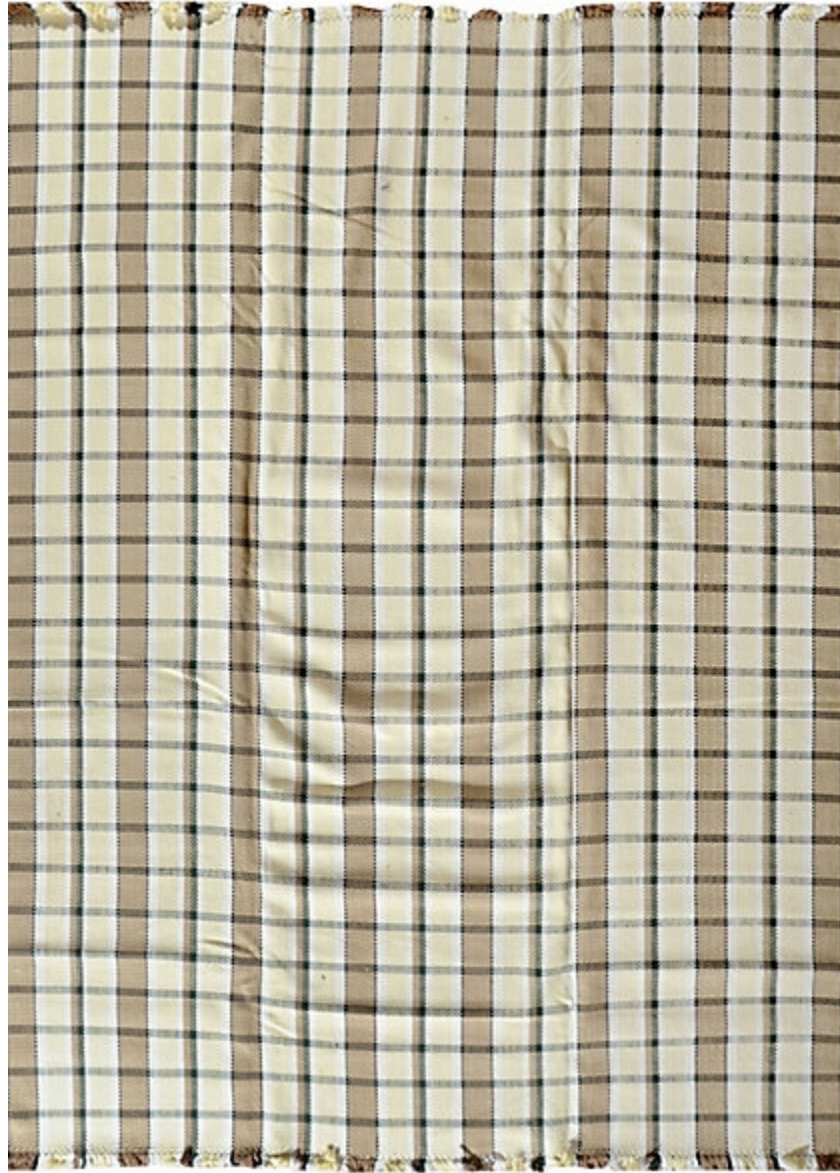

STARK

RUGS

AVAILABLE IN 1 COLORWAYS

BHAIRAHAWA - SILVER

SKU: RUGFLAT10748610

CONSTRUCTION: FLATWEAVE

Any size available made-to-order.
Additional options available on request.

HANDMADE SIZES MAY VARY.