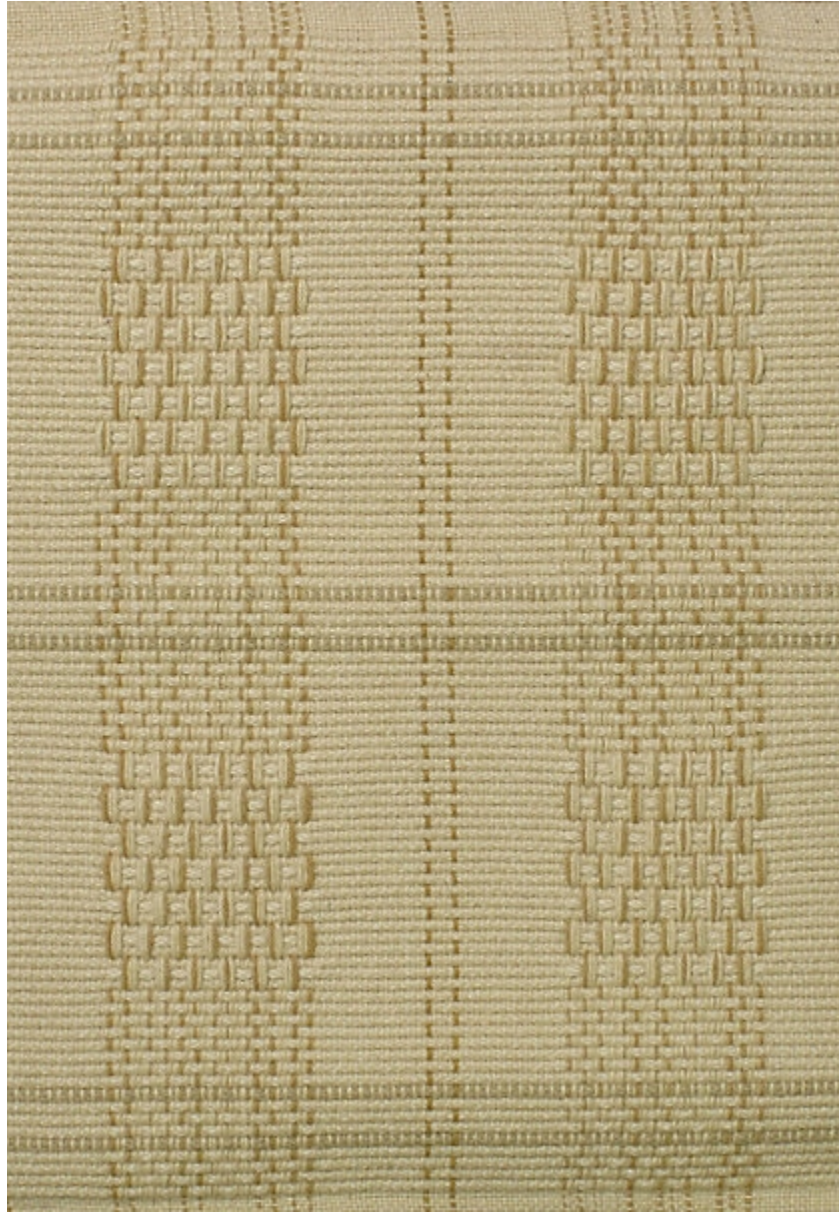

STARK

RUGS

AVAILABLE IN 1 COLORWAYS

BONGOR - DARK KHAKI

SKU: RUGFLAT106136B06
CONSTRUCTION: FLATWEAVE
COMPOSITION: 100% WOOL
ORIGIN: INDIA

Any size available made-to-order.
Additional options available on request.

HANDMADE SIZES MAY VARY.

STARKCARPET.COM