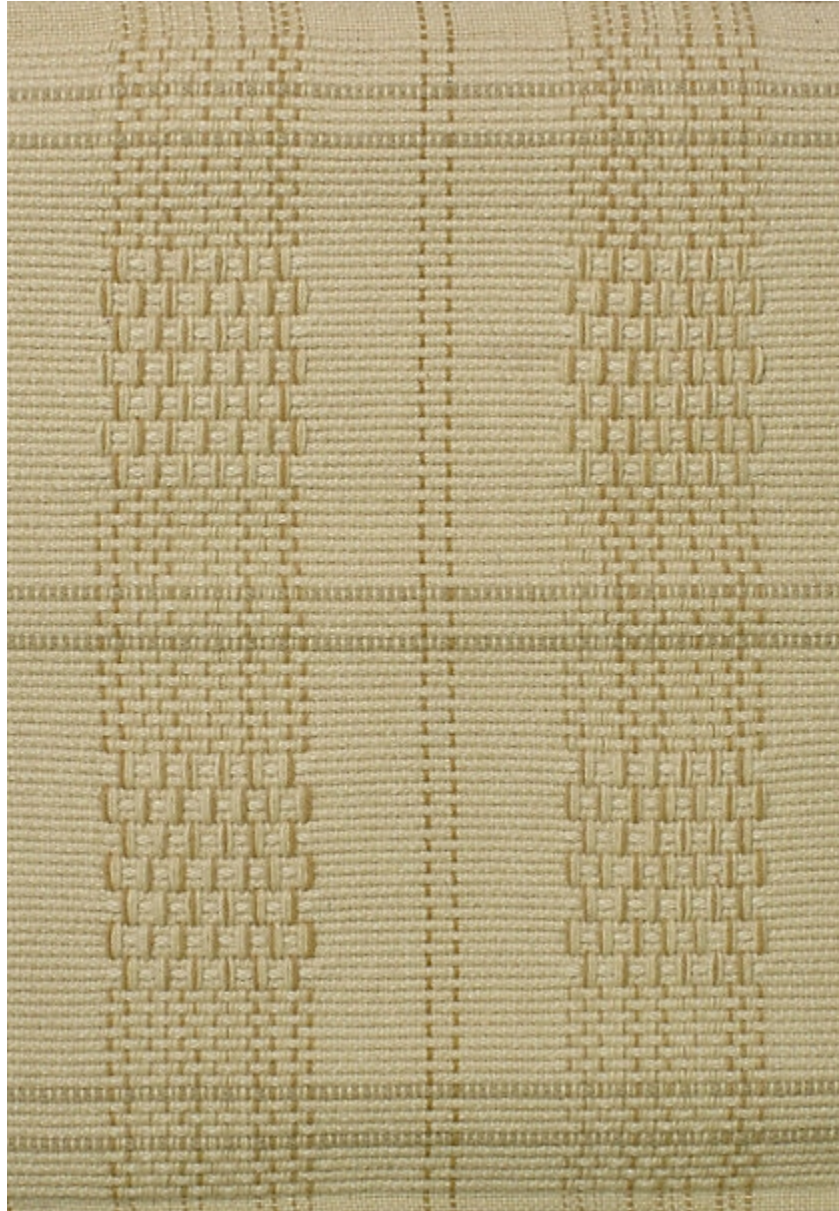

STARK

RUGS

AVAILABLE IN 1 COLORWAYS

BONGOR - DARK KHAKI

SKU: RUGFLAT106136B06
CONSTRUCTION: FLATWEAVE
COMPOSITION: 100% WOOL
ORIGIN: INDIA

Any size available made-to-order.
Additional options available on request.

HANDMADE SIZES MAY VARY.

STARKCARPET.COM