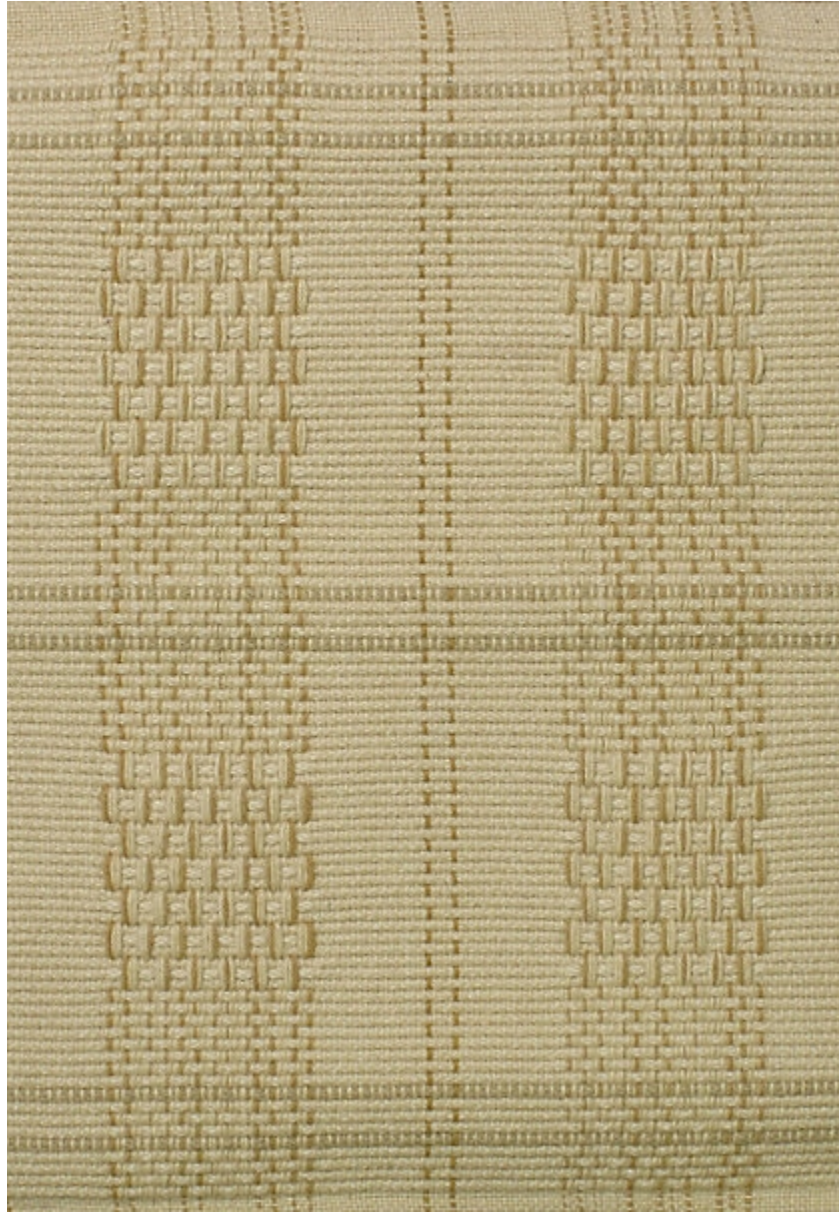

# STARK

# RUGS

---

AVAILABLE IN 2 COLORWAYS

---

## BONGOR - DARK KHAKI

SKU: RUGFLAT106136B06  
CONSTRUCTION: FLATWEAVE  
COMPOSITION: 100% WOOL  
ORIGIN: INDIA

Any size available made-to-order.  
Additional options available on request.

HANDMADE SIZES MAY VARY.