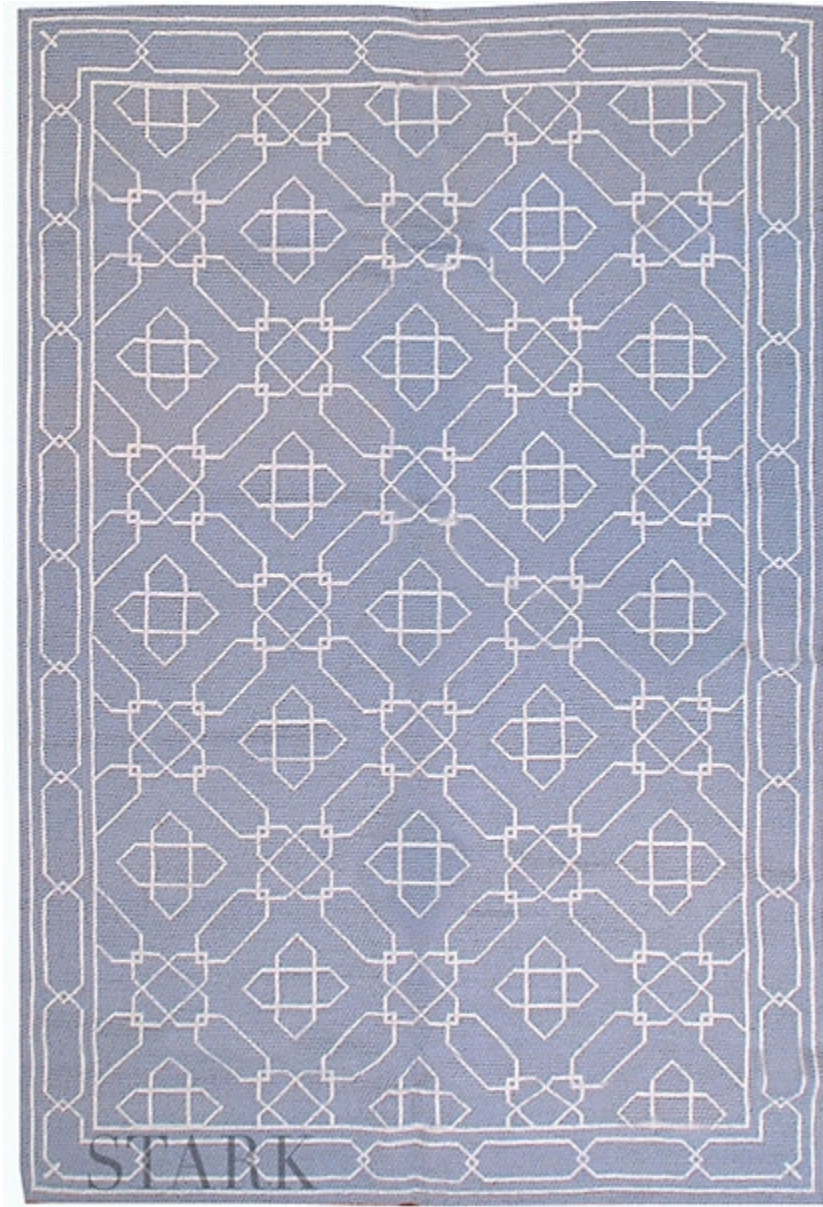

STARK

RUGS

AVAILABLE IN 1 COLORWAYS

BENTONVILLE - DARK GREY

SKU: RUGCNP71188B06
CONSTRUCTION: FLATWEAVE
COMPOSITION: 100% WOOL
ORIGIN: CHINA

Any size available made-to-order.
Additional options available on request.

HANDMADE SIZES MAY VARY.

STARKCARPET.COM