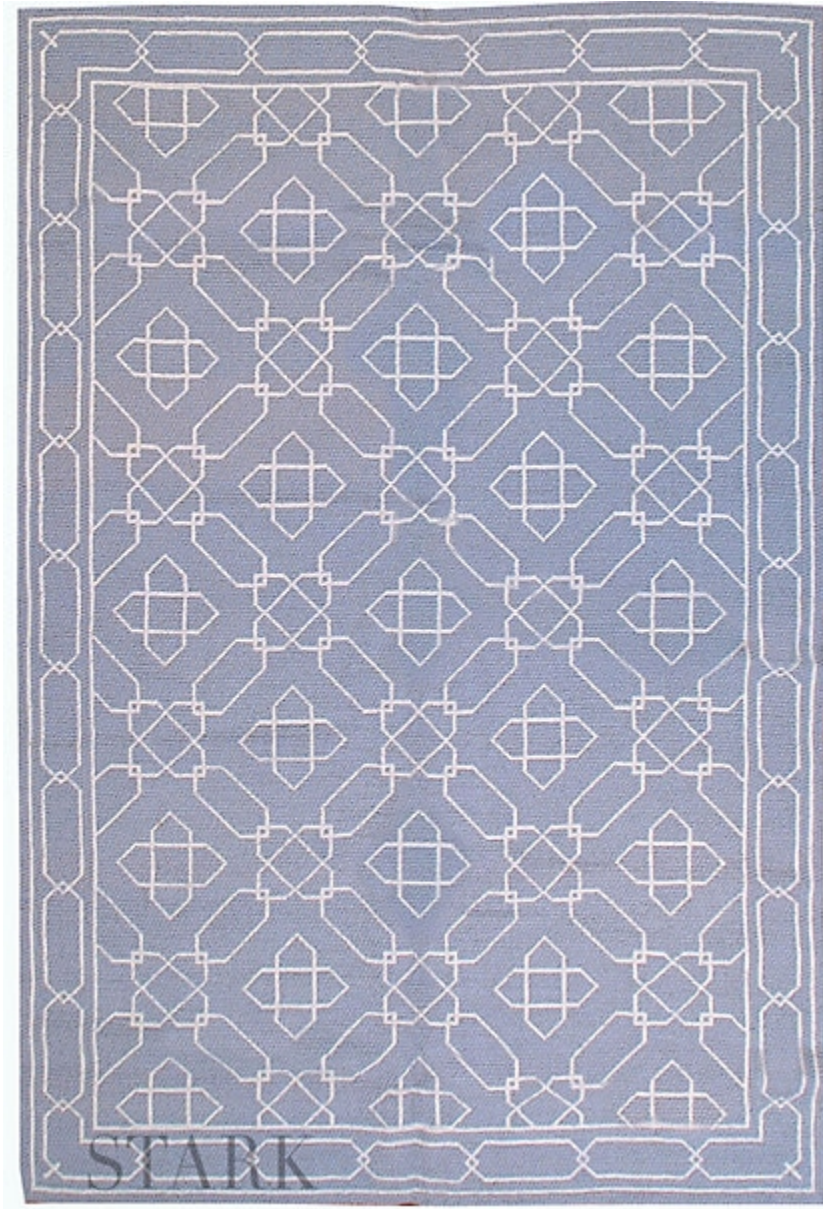

STARK

RUGS

AVAILABLE IN 1 COLORWAYS

BENTONVILLE - DARK GREY

SKU: RUGCNP71188B06
CONSTRUCTION: FLATWEAVE
COMPOSITION: 100% WOOL
ORIGIN: CHINA

Any size available made-to-order.
Additional options available on request.

HANDMADE SIZES MAY VARY.

STARKCARPET.COM