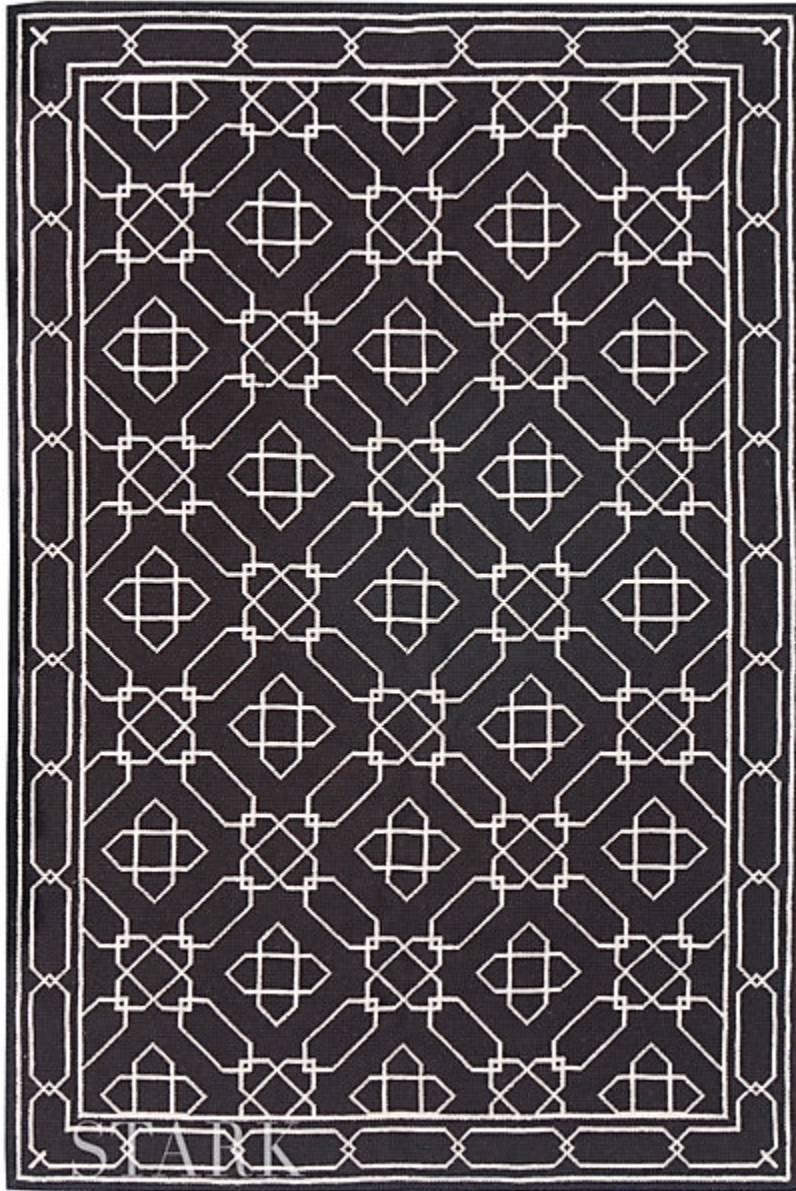

STARK

RUGS

AVAILABLE IN 1 COLORWAYS

BENTON HARBOR - GREY

SKU: RUGCNP71188A10
CONSTRUCTION: FLATWEAVE
COMPOSITION: 100% WOOL
ORIGIN: CHINA

Any size available made-to-order.
Additional options available on request.

HANDMADE SIZES MAY VARY.

[STARKCARPET.COM](https://www.starkcarpet.com)