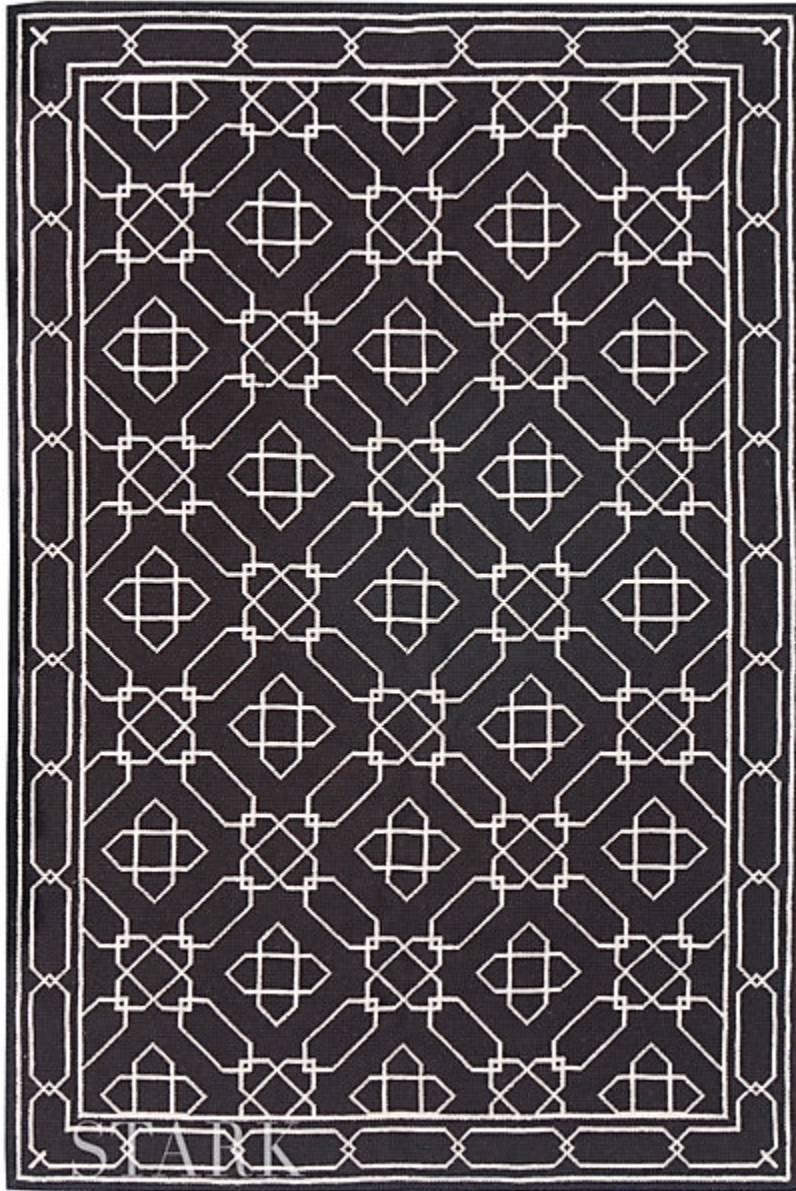

# STARK

## RUGS

AVAILABLE IN 1 COLORWAYS

### BENTON HARBOR - GREY

SKU: RUGCNP71188A10  
CONSTRUCTION: FLATWEAVE  
COMPOSITION: 100% WOOL  
ORIGIN: CHINA

Any size available made-to-order.  
Additional options available on request.

HANDMADE SIZES MAY VARY.