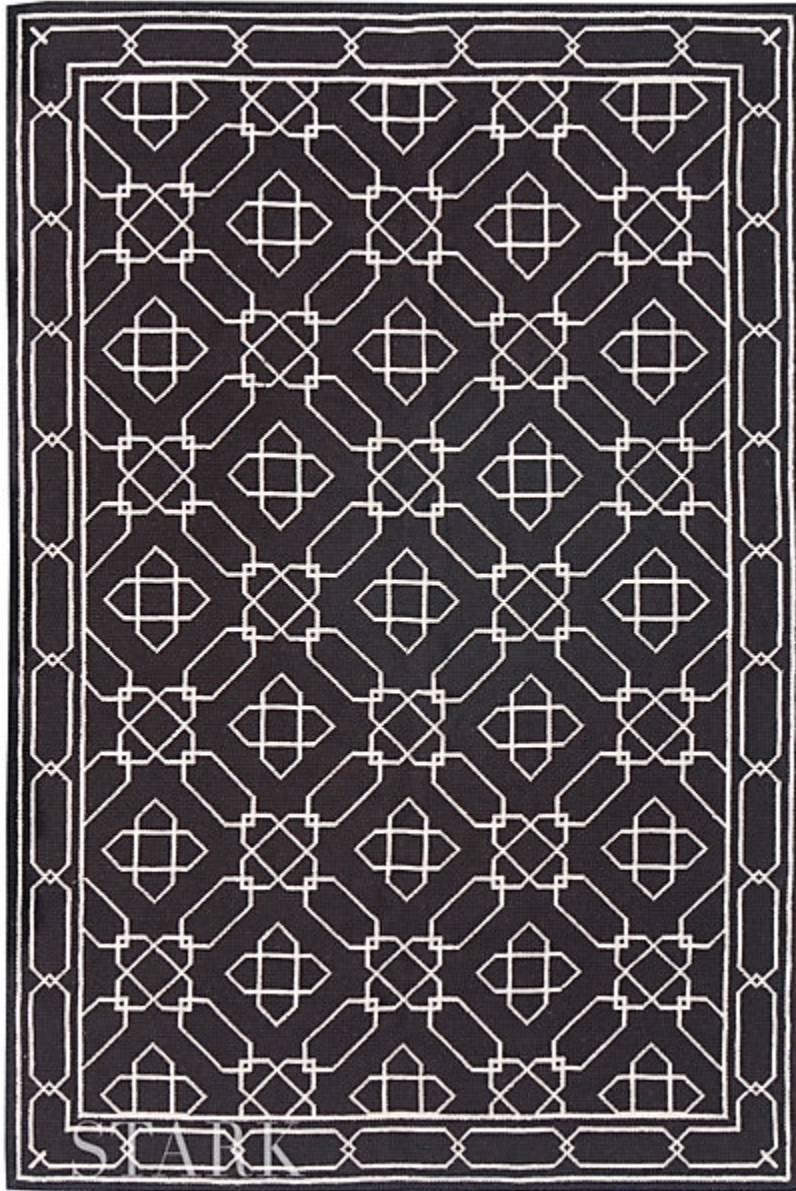

STARK

RUGS

AVAILABLE IN 1 COLORWAYS

BENTON HARBOR - GREY

SKU: RUGCNPk71188A10
CONSTRUCTION: FLATWEAVE
COMPOSITION: 100% WOOL
ORIGIN: CHINA

Any size available made-to-order.
Additional options available on request.

HANDMADE SIZES MAY VARY.

[STARKCARPET.COM](https://www.starkcarpet.com)