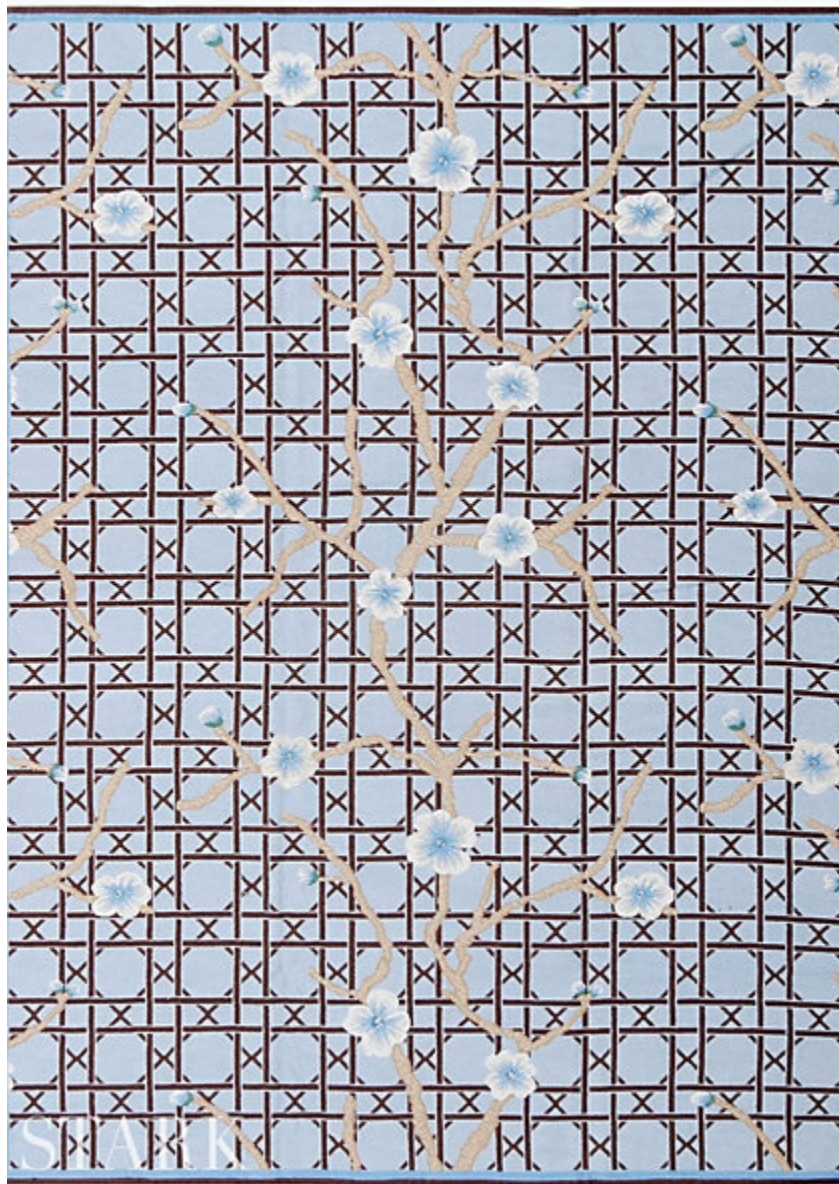

STARK

RUGS

AVAILABLE IN 1 COLORWAYS

BENTO GONCALVES - SILVER

SKU: RUGCNPk71187C10
CONSTRUCTION: FLATWEAVE
COMPOSITION: 100% WOOL
ORIGIN: CHINA

Any size available made-to-order.
Additional options available on request.

HANDMADE SIZES MAY VARY.

STARKCARPET.COM