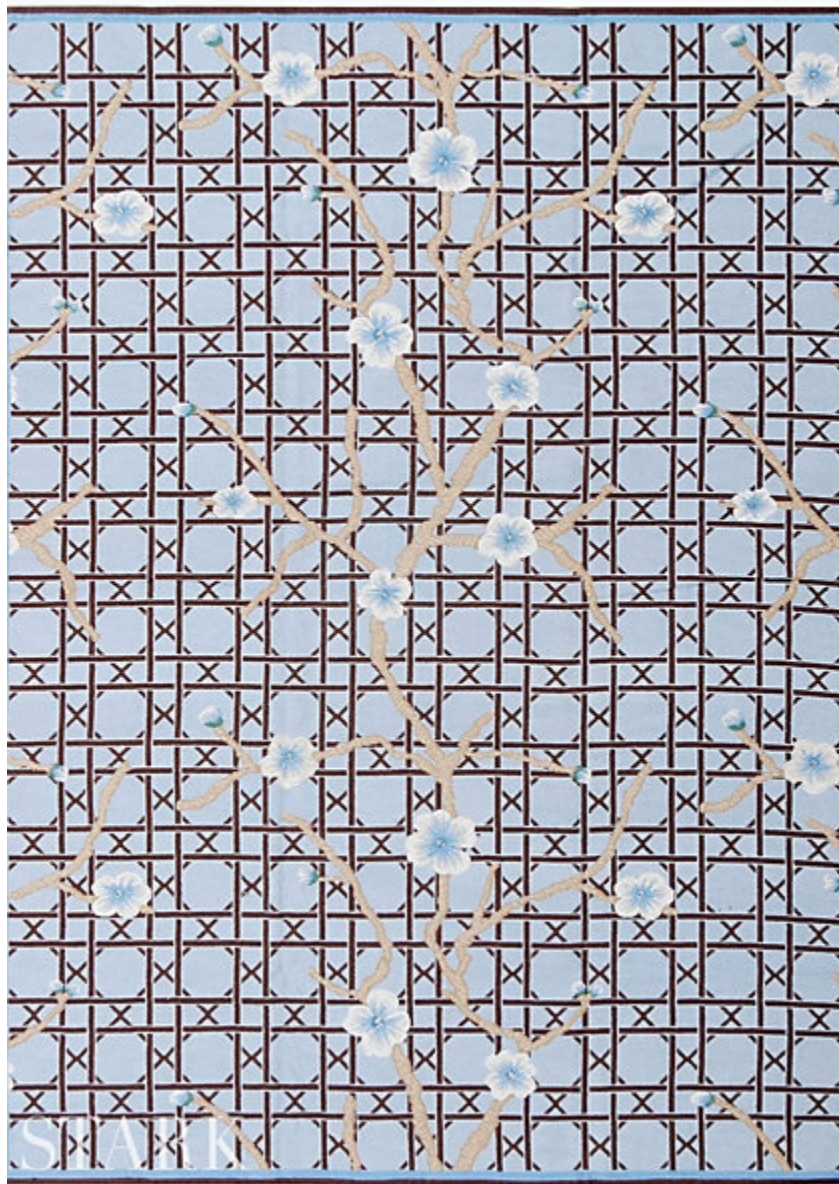

STARK

RUGS

AVAILABLE IN 1 COLORWAYS

BENTO GONCALVES - SILVER

SKU: RUGCNP71187C10
CONSTRUCTION: FLATWEAVE
COMPOSITION: 100% WOOL
ORIGIN: CHINA

Any size available made-to-order.
Additional options available on request.

HANDMADE SIZES MAY VARY.

STARKCARPET.COM