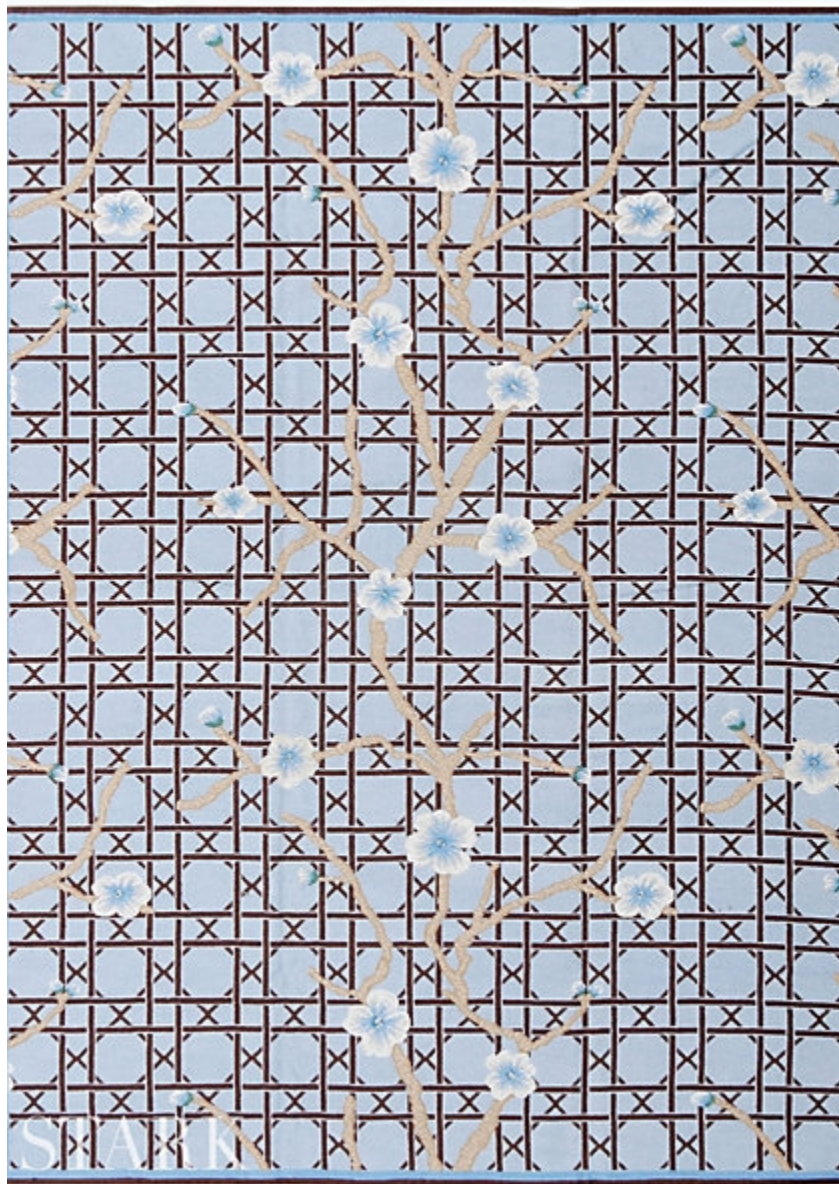

# STARK

## RUGS

AVAILABLE IN 1 COLORWAYS

### BENTO GONCALVES - SILVER

SKU: RUGCNP71187C06  
CONSTRUCTION: FLATWEAVE  
COMPOSITION: 100% WOOL  
ORIGIN: CHINA

Any size available made-to-order.  
Additional options available on request.

HANDMADE SIZES MAY VARY.