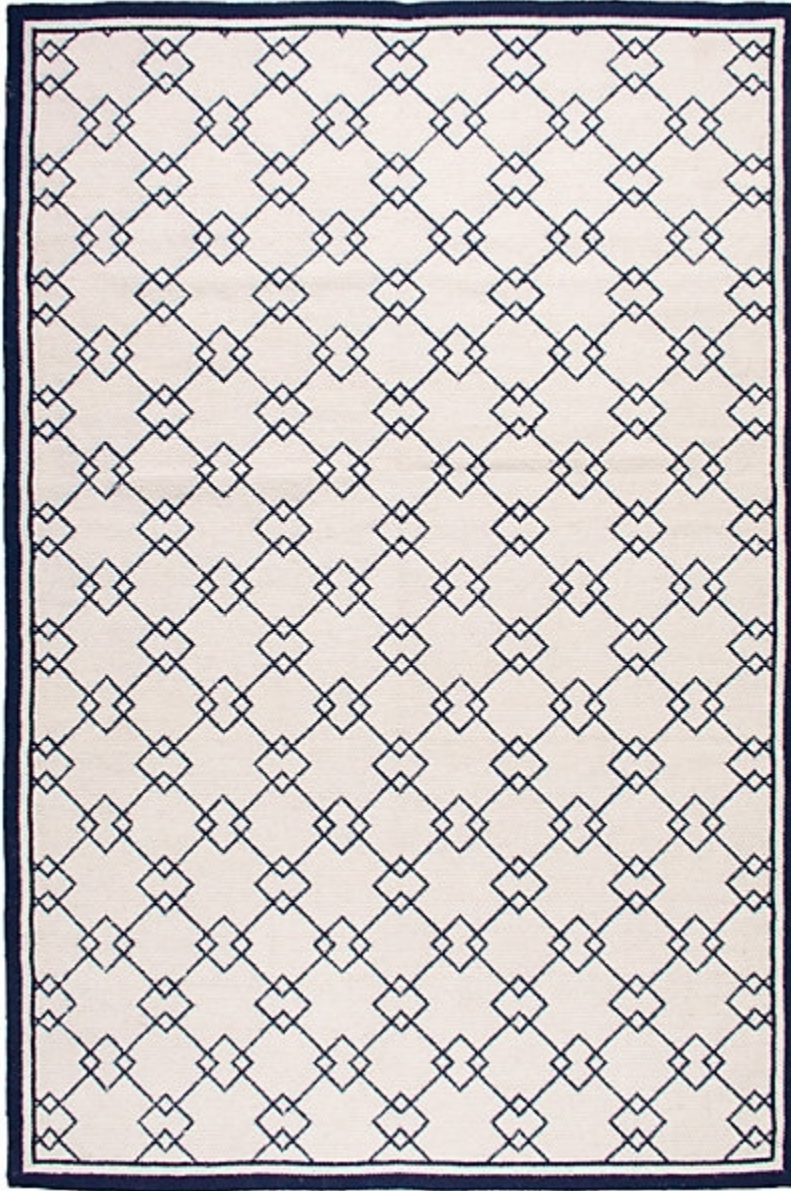

STARK

RUGS

AVAILABLE IN 1 COLORWAYS

BUSTI - LINEN

SKU: RUGCNP69856A08
CONSTRUCTION: FLATWEAVE
COMPOSITION: 100% WOOL
ORIGIN: CHINA

Any size available made-to-order.
Additional options available on request.

HANDMADE SIZES MAY VARY.

STARKCARPET.COM