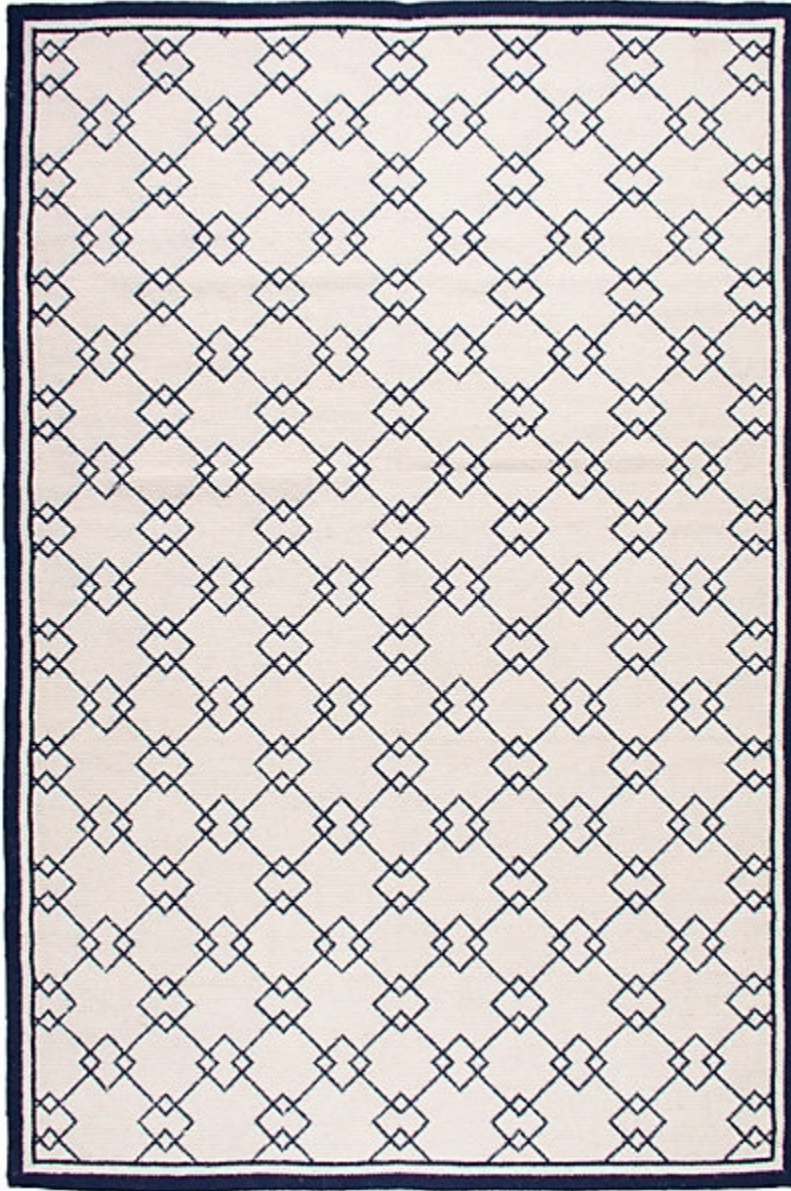

# STARK

## RUGS

AVAILABLE IN 1 COLORWAYS

### BUSTI - LINEN

SKU: RUGCNP69856A08  
CONSTRUCTION: FLATWEAVE  
COMPOSITION: 100% WOOL  
ORIGIN: CHINA

Any size available made-to-order.  
Additional options available on request.

HANDMADE SIZES MAY VARY.