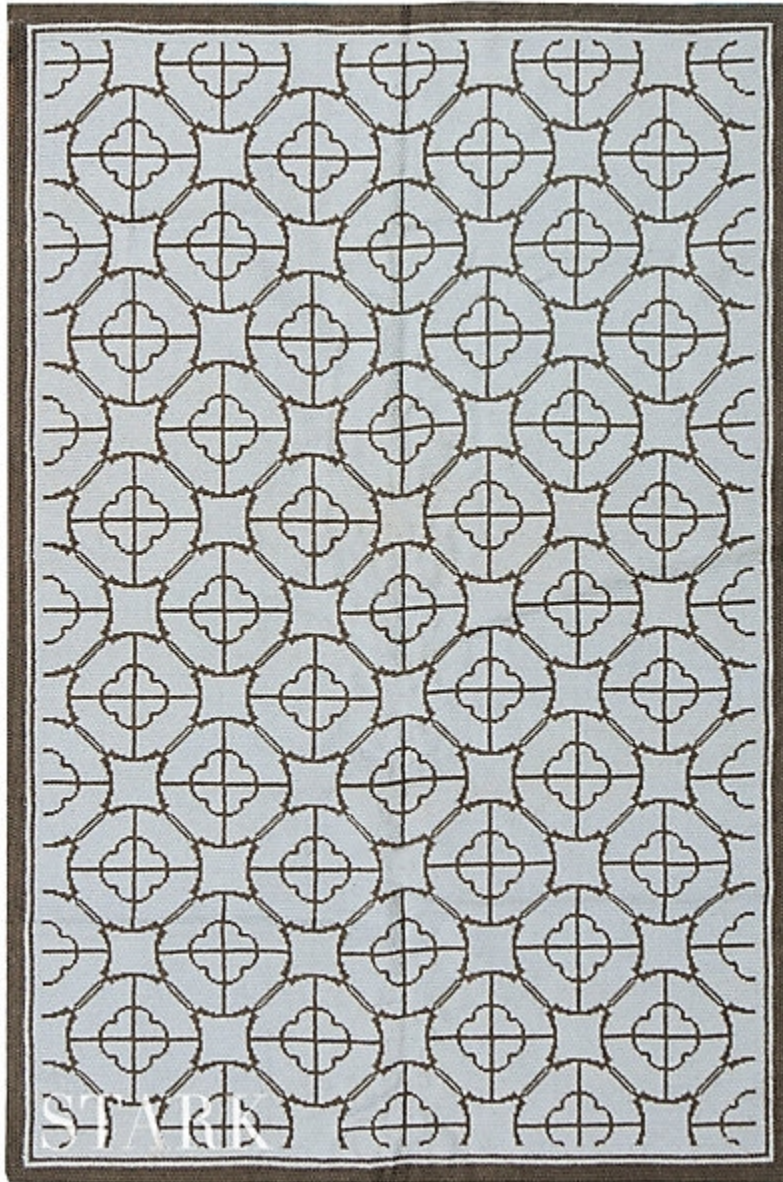

STARK

RUGS

AVAILABLE IN 1 COLORWAYS

BENI OUNIF - SILVER

SKU: RUGCNP69855B10
CONSTRUCTION: FLATWEAVE
COMPOSITION: 100% WOOL
ORIGIN: CHINA

Any size available made-to-order.
Additional options available on request.

HANDMADE SIZES MAY VARY.

STARKCARPET.COM