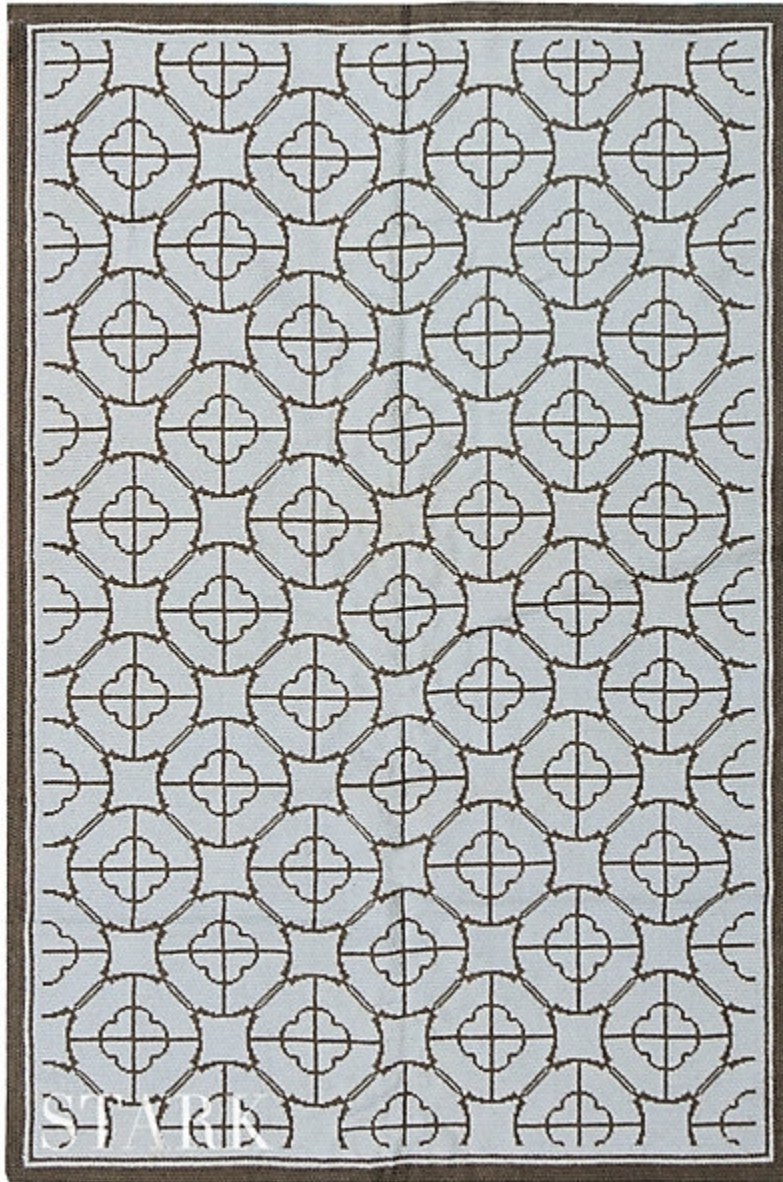

STARK

RUGS

AVAILABLE IN 1 COLORWAYS

BENI OUNIF - SILVER

SKU: RUGCNP69855B10
CONSTRUCTION: FLATWEAVE
COMPOSITION: 100% WOOL
ORIGIN: CHINA

Any size available made-to-order.
Additional options available on request.