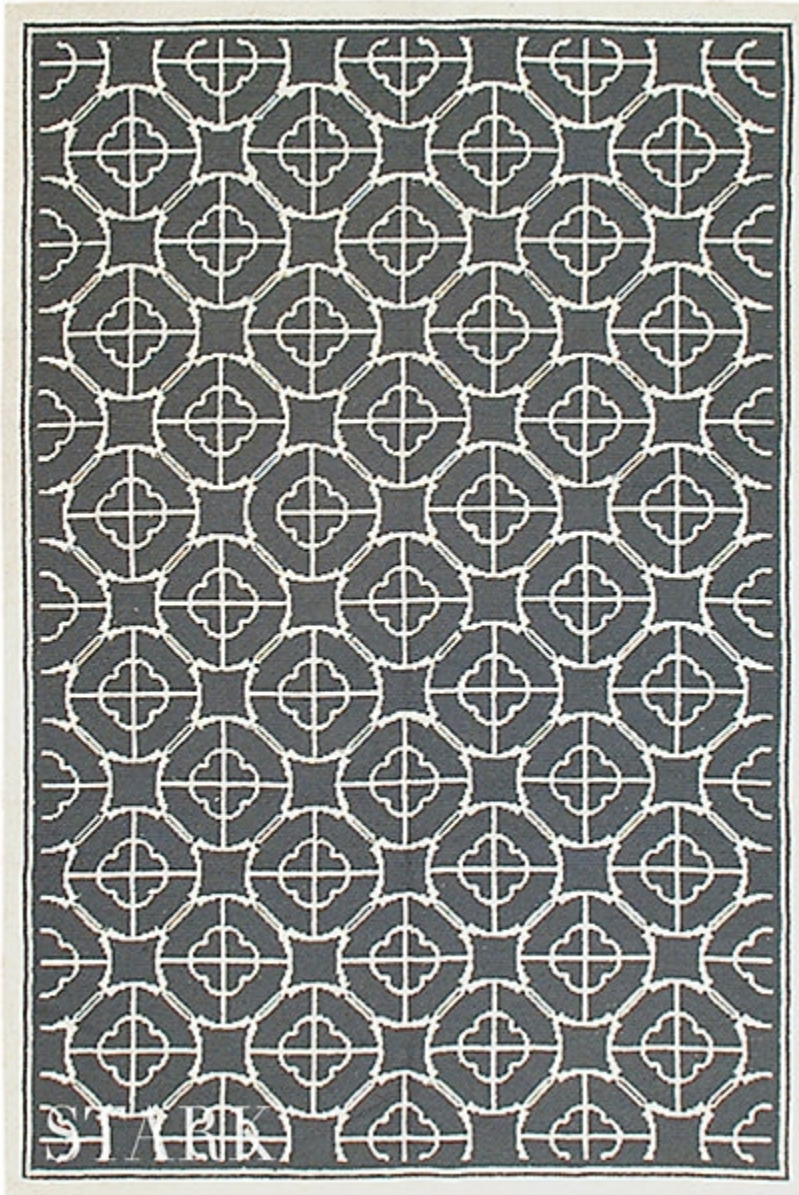

# STARK

## RUGS

AVAILABLE IN 1 COLORWAYS

### BENI MELLAL - DIM GREY

SKU: RUGCNP69855A08  
CONSTRUCTION: FLATWEAVE  
COMPOSITION: 100% WOOL  
ORIGIN: CHINA

Any size available made-to-order.  
Additional options available on request.

HANDMADE SIZES MAY VARY.