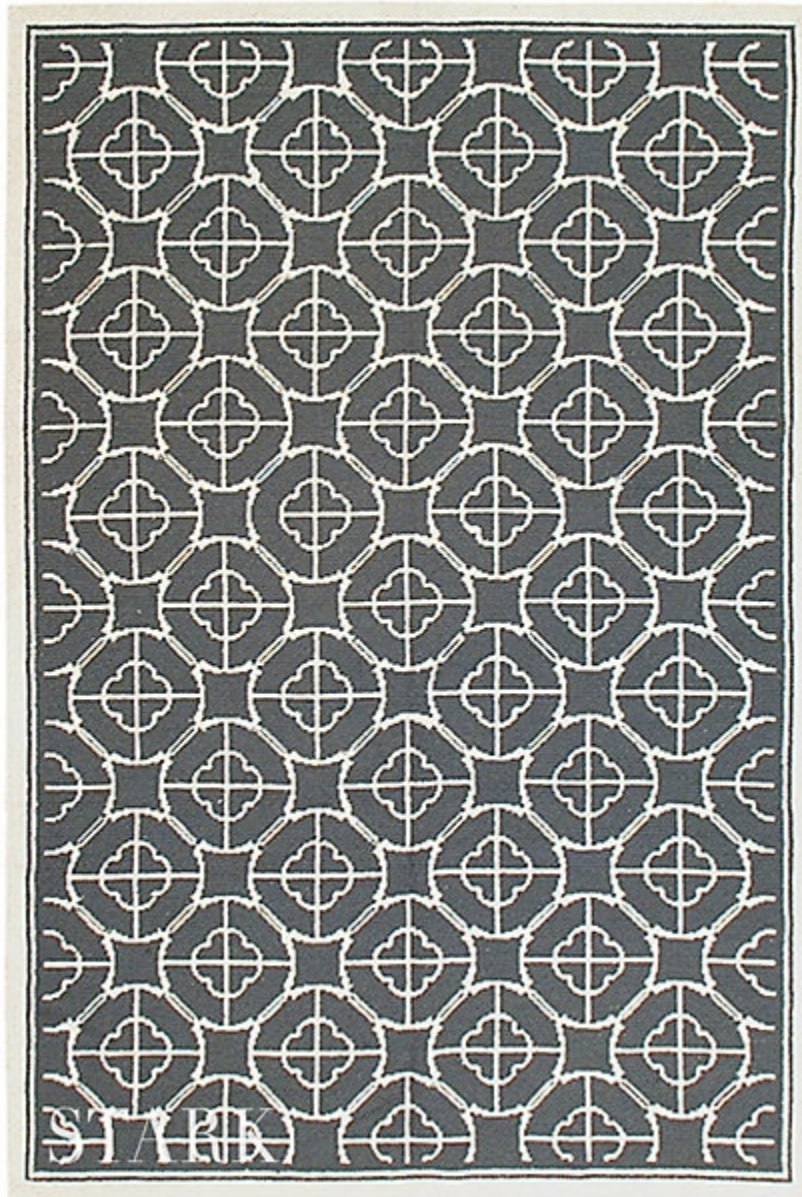

# STARK

## RUGS

AVAILABLE IN 1 COLORWAYS

### BENI MELLAL - DIM GREY

SKU: RUGCNP69855A08  
CONSTRUCTION: FLATWEAVE  
COMPOSITION: 100% WOOL  
ORIGIN: CHINA

Any size available made-to-order.  
Additional options available on request.

HANDMADE SIZES MAY VARY.