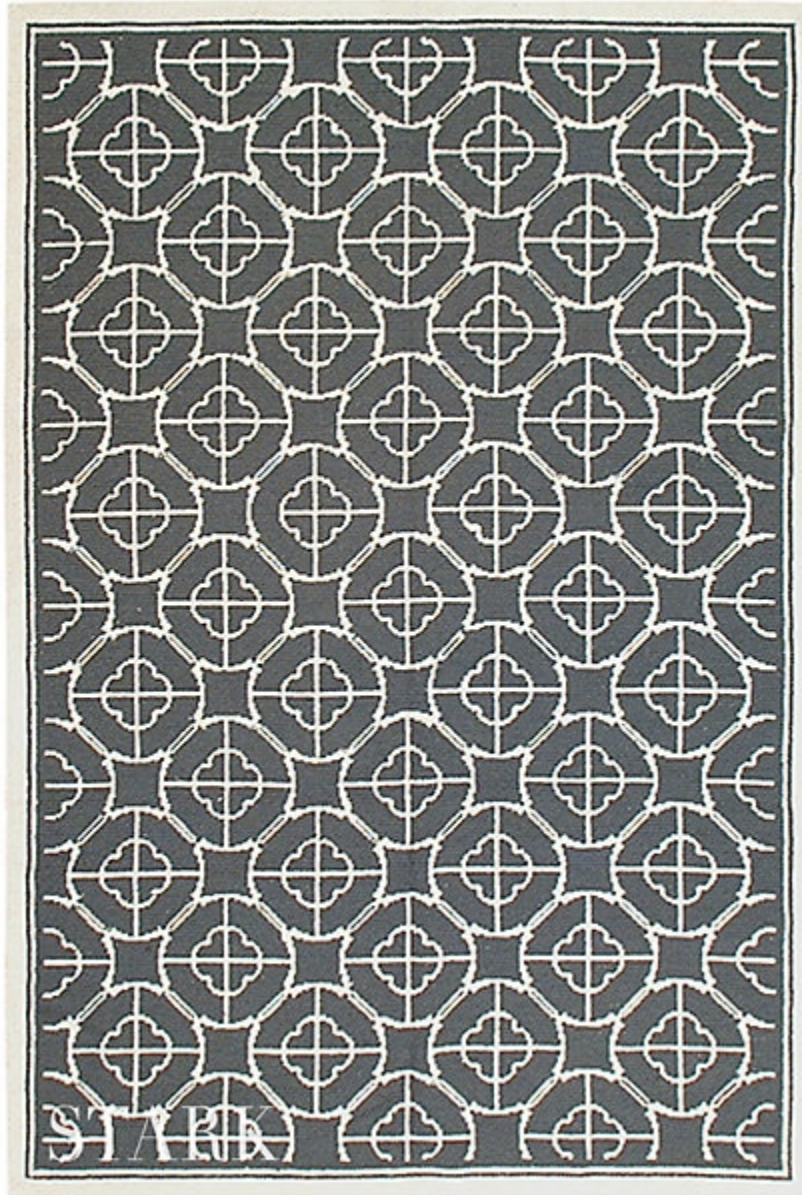

STARK

RUGS

AVAILABLE IN 1 COLORWAYS

BENI MELLAL - DIM GREY

SKU: RUGCNP69855A08
CONSTRUCTION: FLATWEAVE
COMPOSITION: 100% WOOL
ORIGIN: CHINA

Any size available made-to-order.
Additional options available on request.

HANDMADE SIZES MAY VARY.

[STARKCARPET.COM](https://www.starkcarpet.com)