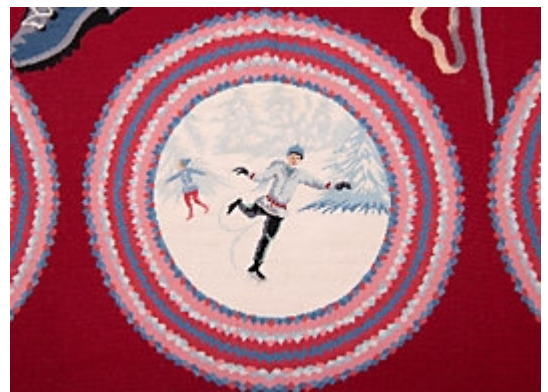

STARK

RUGS

AVAILABLE IN 1 COLORWAYS

BEACHWOOD - BROWN

SKU: RUGCNP 43870A09
CONSTRUCTION: FLATWEAVE
COMPOSITION: 100% WOOL
ORIGIN: CHINA

Any size available made-to-order.
Additional options available on request.

HANDMADE SIZES MAY VARY.

STARKCARPET.COM