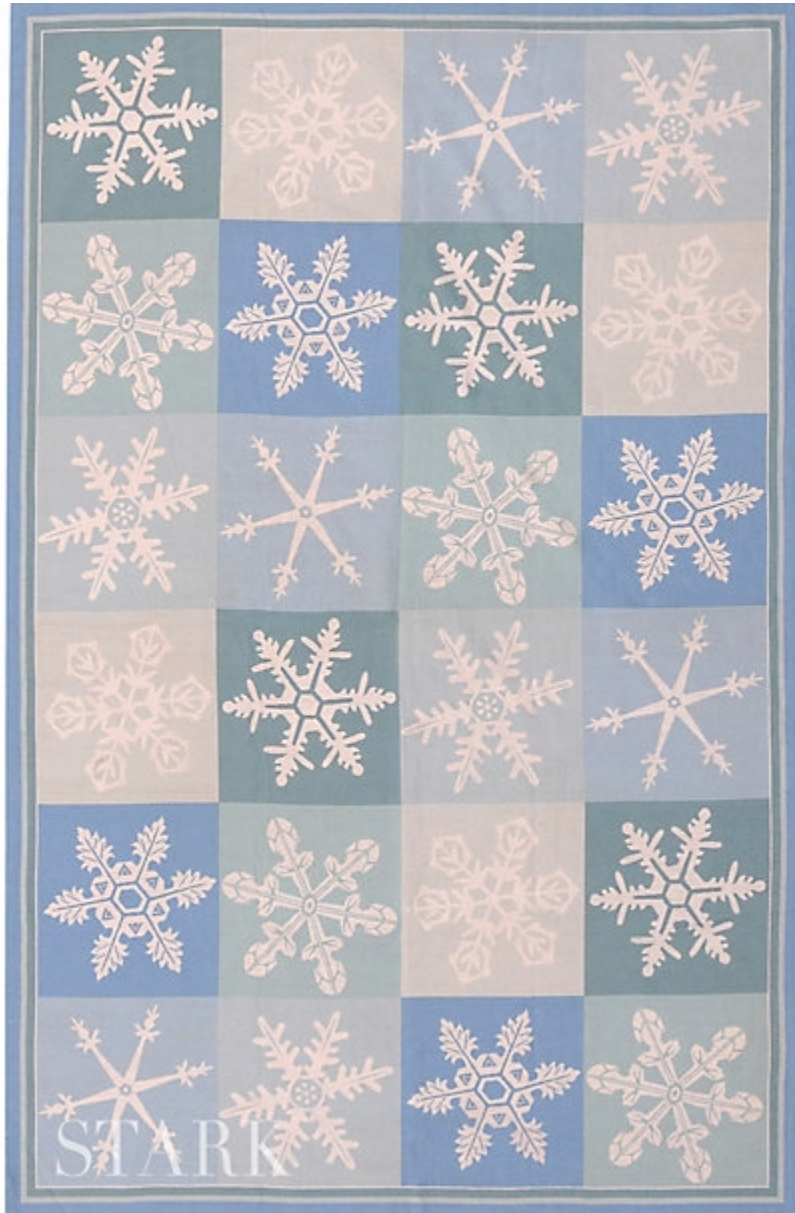

STARK

RUGS

AVAILABLE IN 1 COLORWAYS

BAY MINETTE - SILVER

SKU: RUGCNP 43356F07
CONSTRUCTION: FLATWEAVE
COMPOSITION: 100% WOOL
ORIGIN: CHINA

Any size available made-to-order.
Additional options available on request.

HANDMADE SIZES MAY VARY.

STARKCARPET.COM