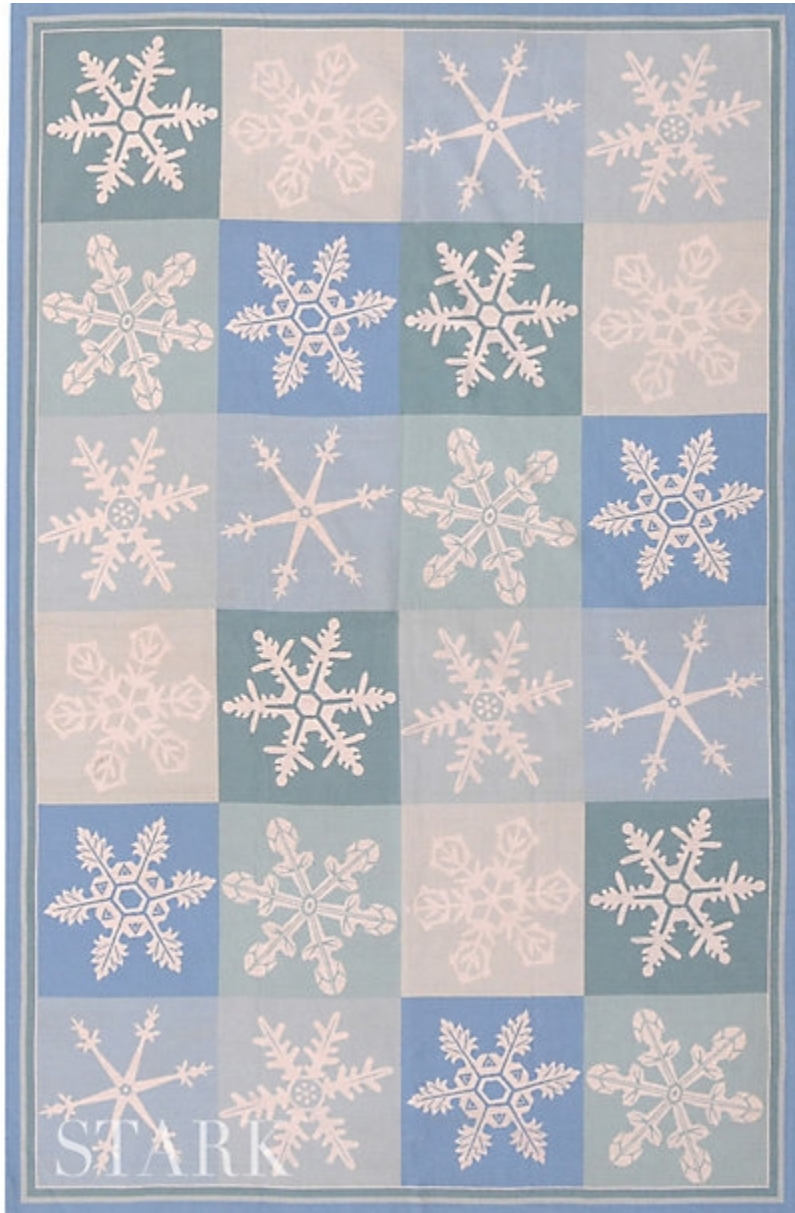

# STARK

## RUGS

AVAILABLE IN 1 COLORWAYS

### BAY MINETTE - SILVER

SKU: RUGCNP 43356F07  
CONSTRUCTION: FLATWEAVE  
COMPOSITION: 100% WOOL  
ORIGIN: CHINA

Any size available made-to-order.  
Additional options available on request.

HANDMADE SIZES MAY VARY.