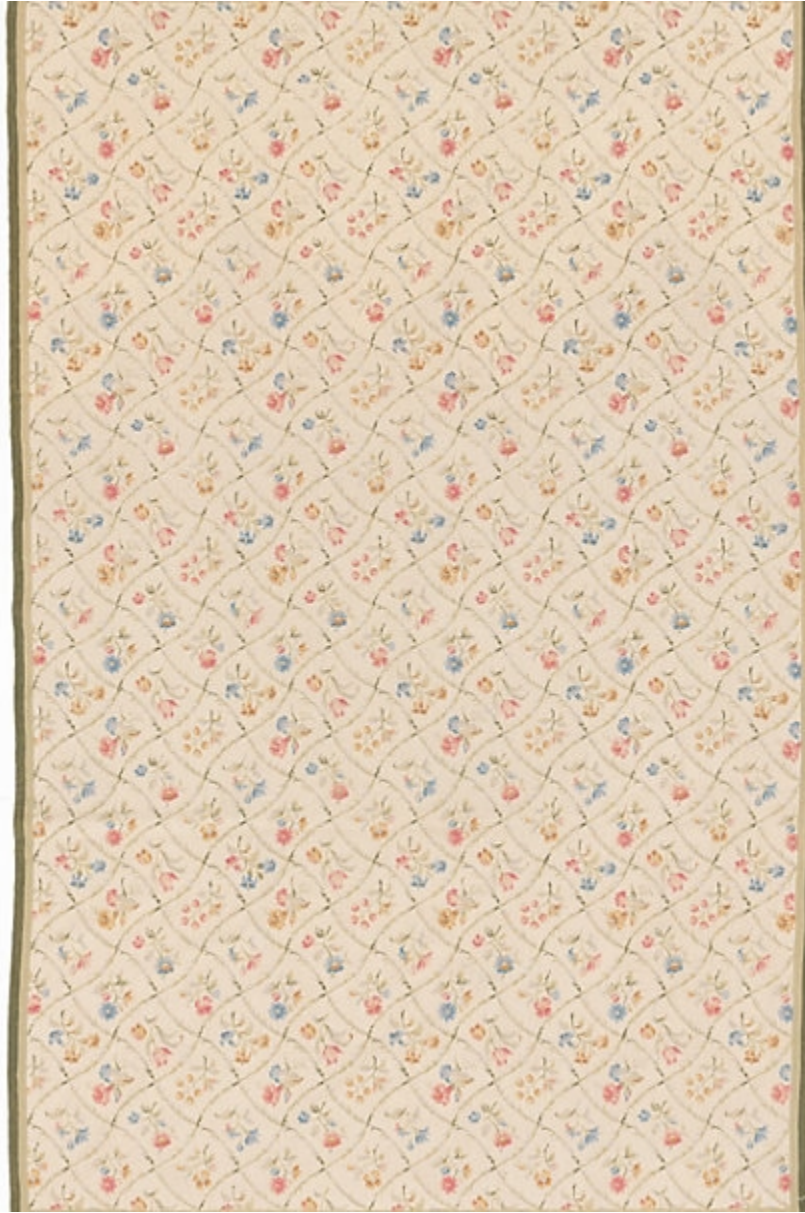

STARK

RUGS

AVAILABLE IN 1 COLORWAYS

BAY HARBOR ISLANDS - WHEAT

SKU: RUGCNP 43336A05
CONSTRUCTION: FLATWEAVE
COMPOSITION: 100% WOOL
ORIGIN: CHINA

Any size available made-to-order.
Additional options available on request.

HANDMADE SIZES MAY VARY.

STARKCARPET.COM