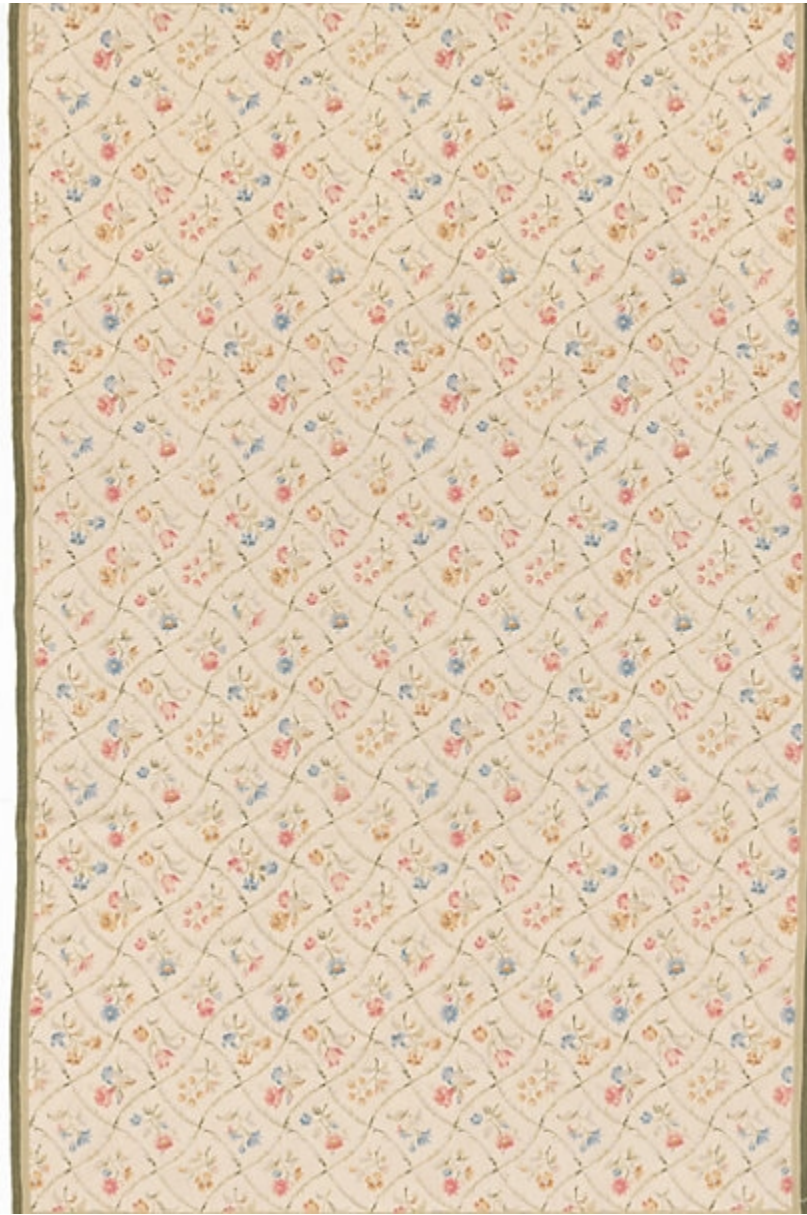

# STARK

# RUGS

AVAILABLE IN 1 COLORWAYS

## BAY HARBOR ISLANDS - WHEAT

SKU: RUGCNP 43336A05  
CONSTRUCTION: FLATWEAVE  
COMPOSITION: 100% WOOL  
ORIGIN: CHINA

Any size available made-to-order.  
Additional options available on request.

HANDMADE SIZES MAY VARY.