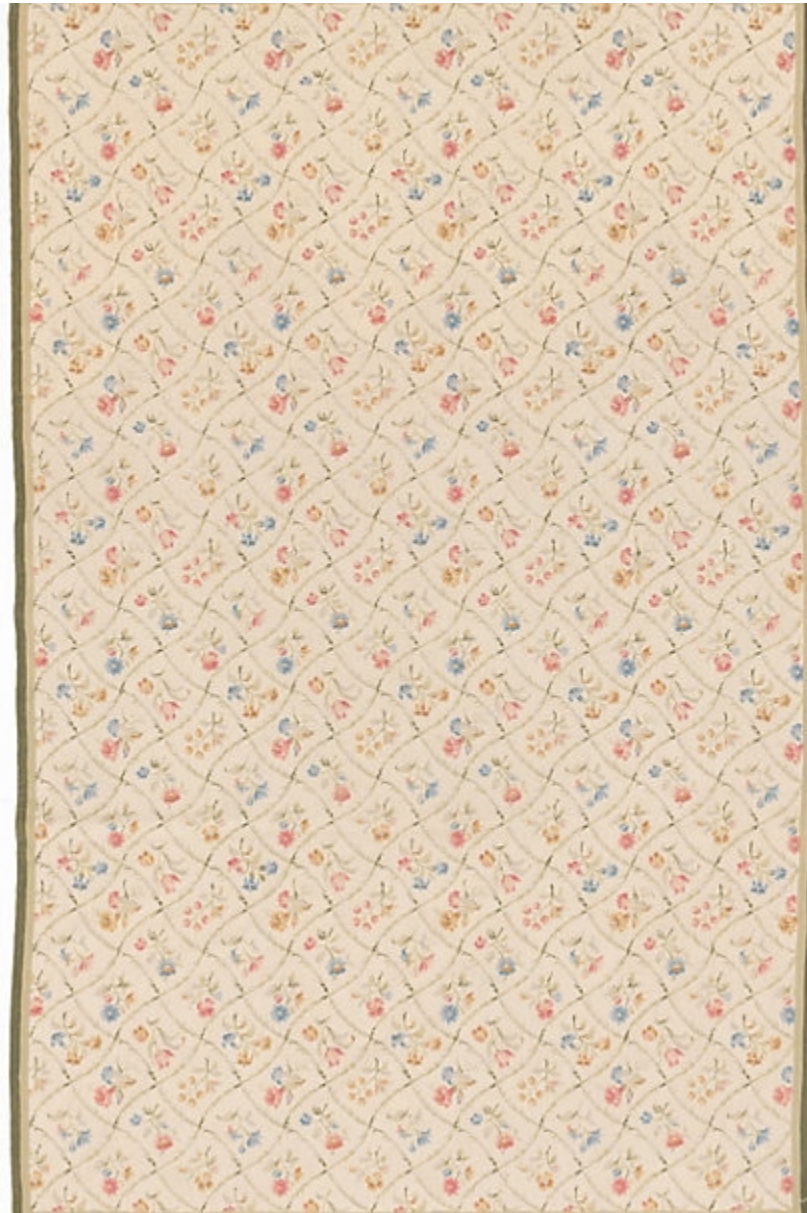

STARK

RUGS

AVAILABLE IN 1 COLORWAYS

BAY HARBOR ISLANDS - WHEAT

SKU: RUGCNP 43336A05
CONSTRUCTION: FLATWEAVE
COMPOSITION: 100% WOOL
ORIGIN: CHINA

Any size available made-to-order.
Additional options available on request.

HANDMADE SIZES MAY VARY.

STARKCARPET.COM