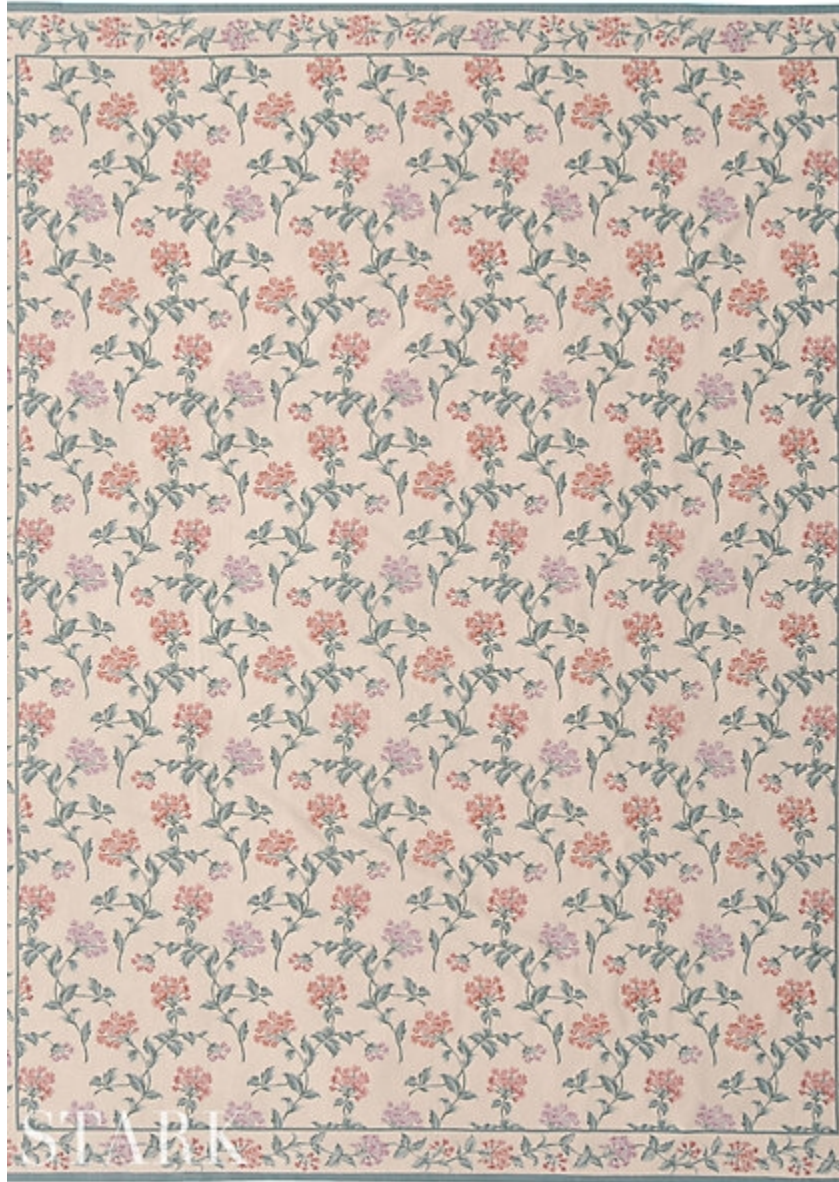

# STARK

# RUGS

AVAILABLE IN 1 COLORWAYS

## BARNIS - SILVER

SKU: RUGCNP 41001A06

CONSTRUCTION: FLATWEAVE

Any size available made-to-order.  
Additional options available on request.

HANDMADE SIZES MAY VARY.

[STARKCARPET.COM](https://www.starkcarpet.com)