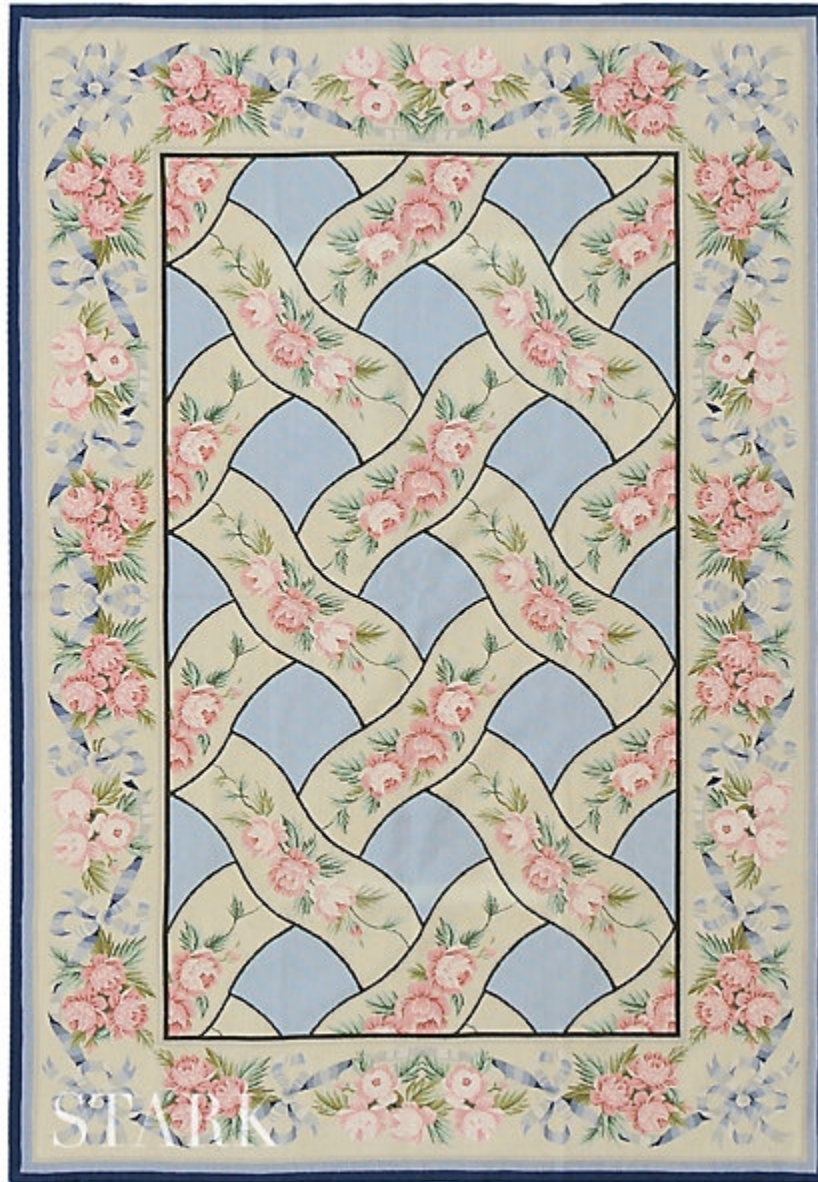

STARK

RUGS

AVAILABLE IN 1 COLORWAYS

BANYUWANGI - SILVER

SKU: RUGCNP 39047A10
CONSTRUCTION: FLATWEAVE
COMPOSITION: 100% WOOL
ORIGIN: CHINA

Any size available made-to-order.
Additional options available on request.

HANDMADE SIZES MAY VARY.

STARKCARPET.COM