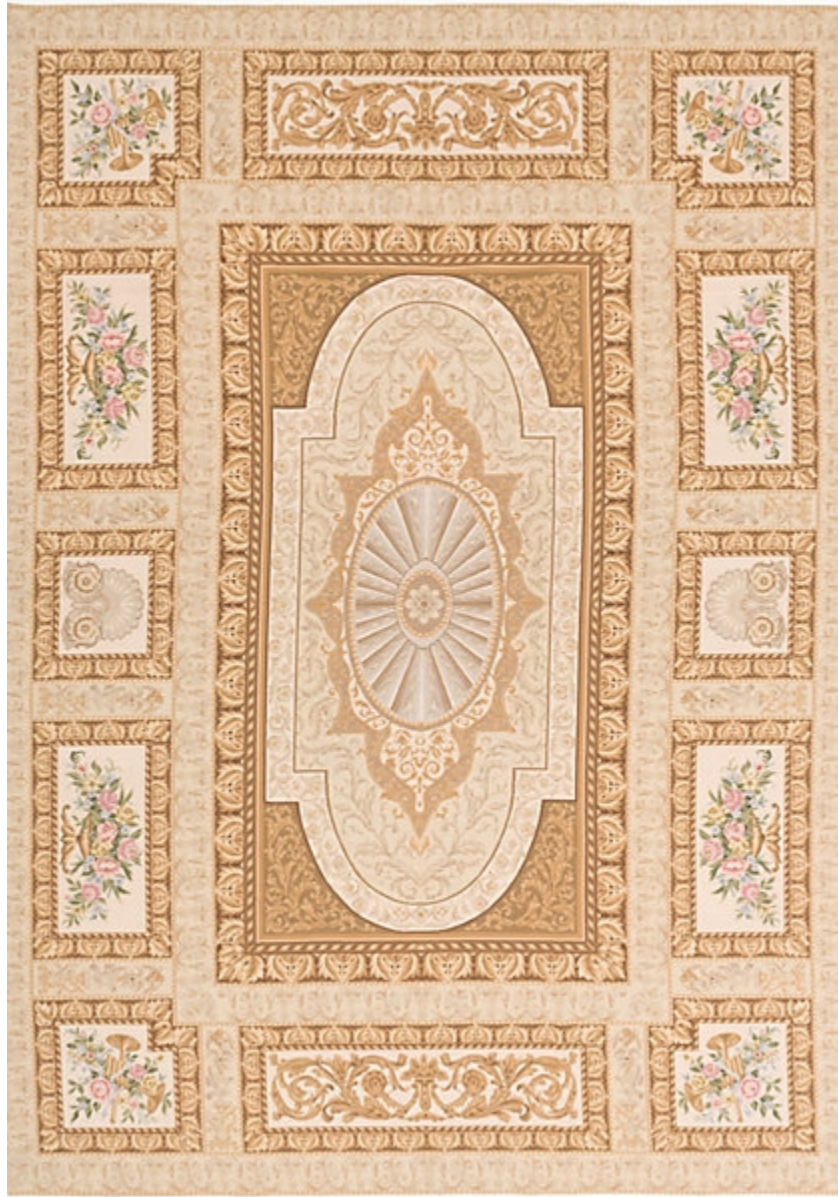

STARK

RUGS

AVAILABLE IN 1 COLORWAYS

BALCH SPRINGS - TAN

SKU: RUGCNP 35716C10
CONSTRUCTION: FLATWEAVE
ORIGIN: CHINA

Any size available made-to-order.
Additional options available on request.

HANDMADE SIZES MAY VARY.