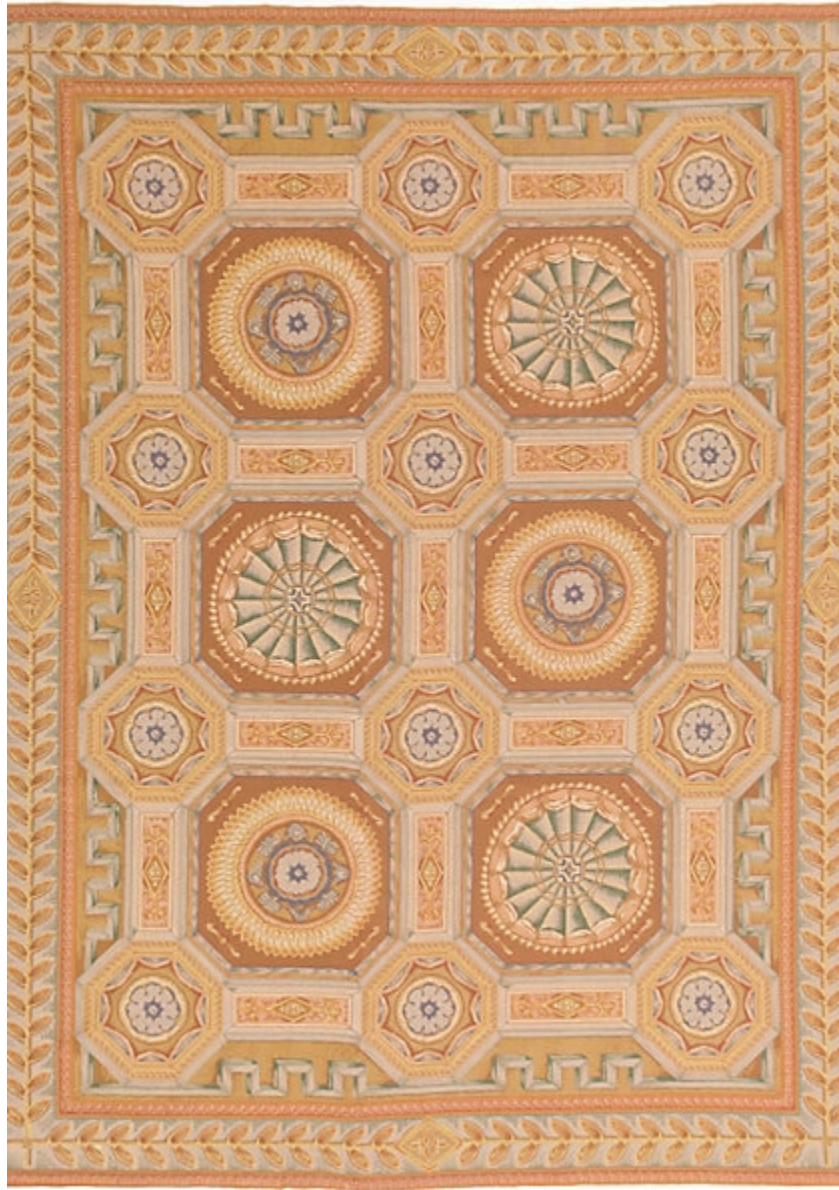

STARK

RUGS

AVAILABLE IN 1 COLORWAYS

BAC - FLORAL WHITE

SKU: RUGCNP 28283A08
CONSTRUCTION: FLATWEAVE
COMPOSITION: 100% WOOL
ORIGIN: CHINA

Any size available made-to-order.
Additional options available on request.