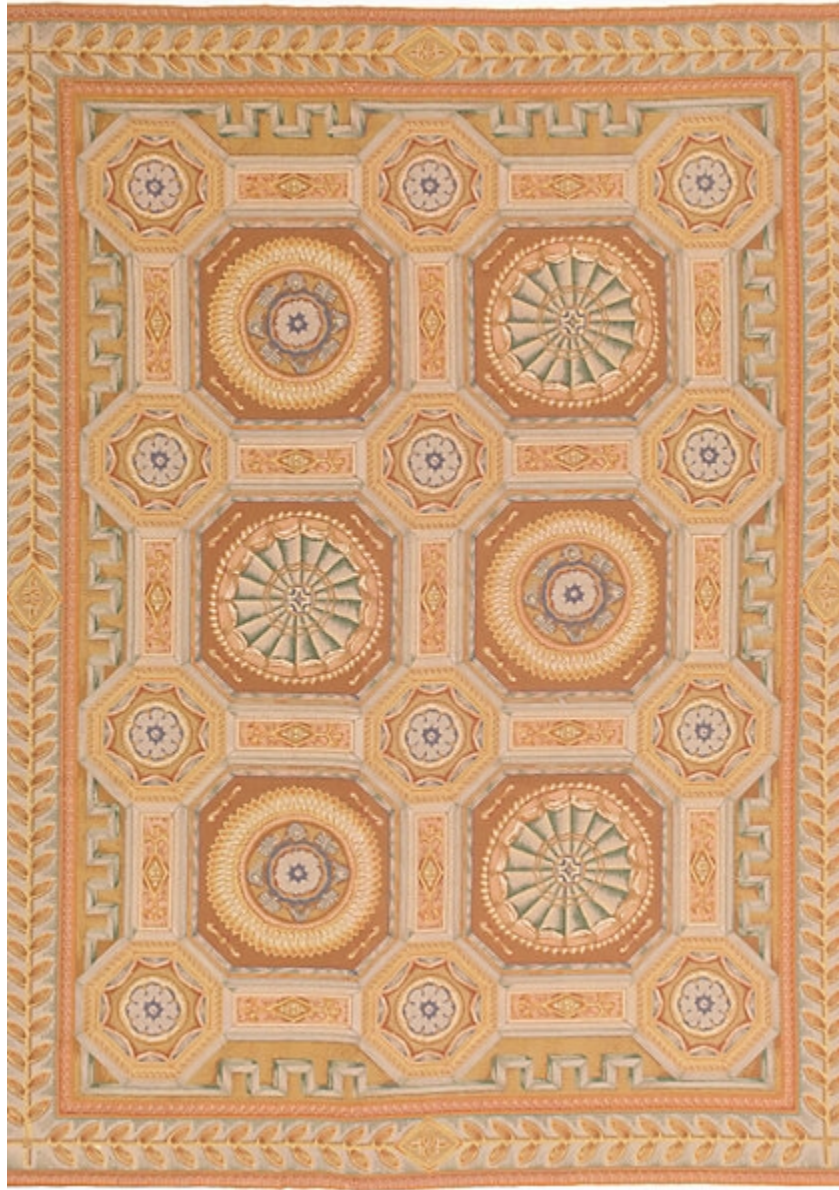

# STARK

# RUGS

AVAILABLE IN 1 COLORWAYS

## BAC - FLORAL WHITE

SKU: RUGCNP 28283A08  
CONSTRUCTION: FLATWEAVE  
COMPOSITION: 100% WOOL  
ORIGIN: CHINA

Any size available made-to-order.  
Additional options available on request.

HANDMADE SIZES MAY VARY.