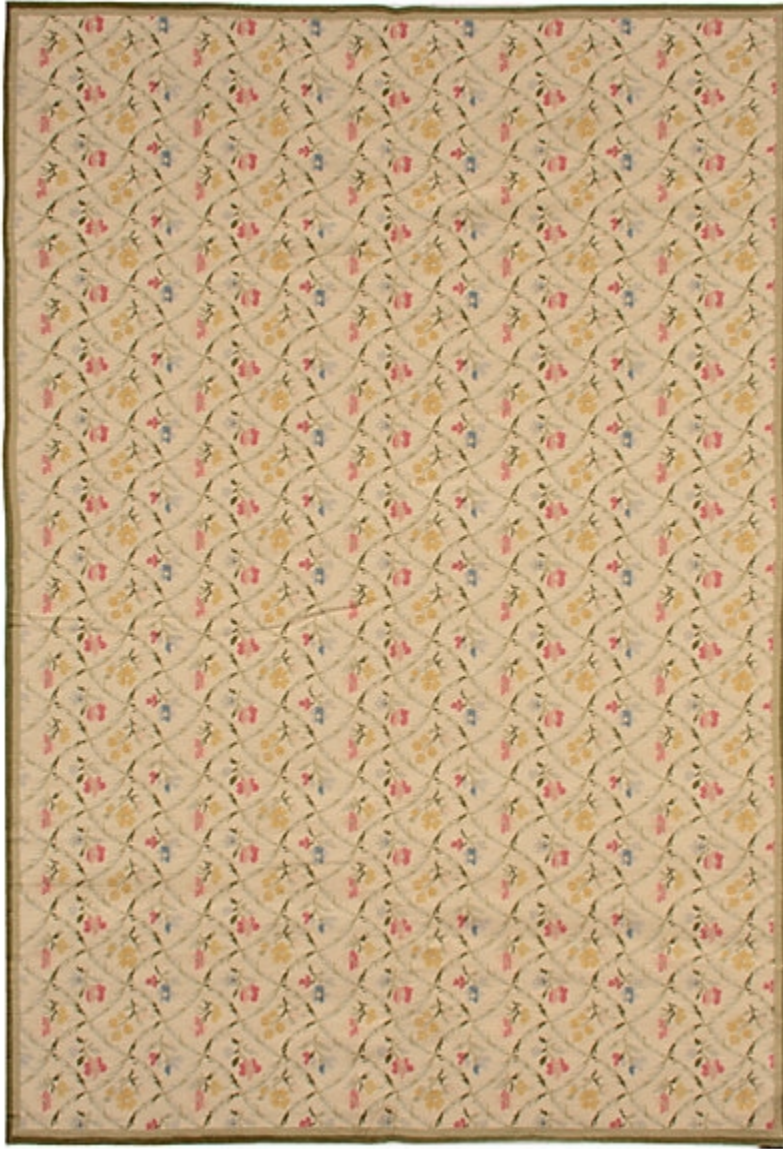

STARK

RUGS

AVAILABLE IN 1 COLORWAYS

AVEIRO - TAN

SKU: RUGCNP 24407A06
CONSTRUCTION: FLATWEAVE
ORIGIN: CHINA

Any size available made-to-order.
Additional options available on request.

HANDMADE SIZES MAY VARY.