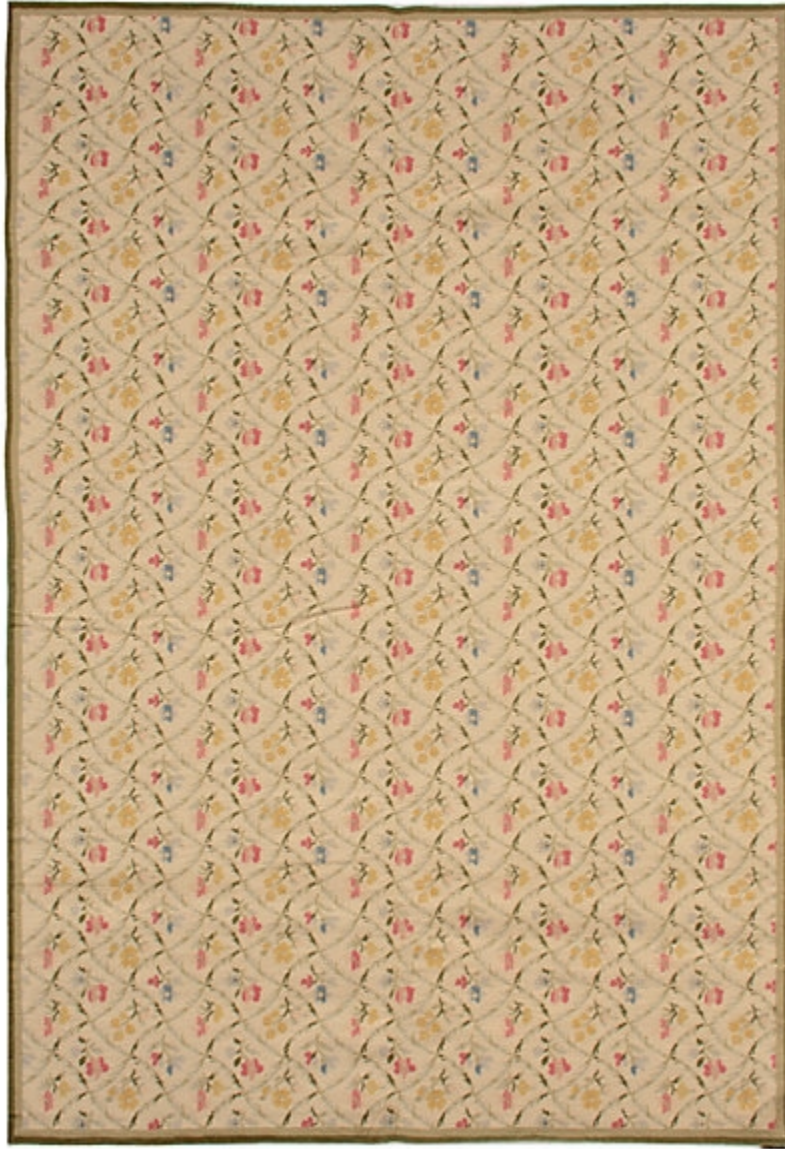

# STARK

# RUGS

AVAILABLE IN 1 COLORWAYS

## AVEIRO - TAN

SKU: RUGCNP 24407A06  
CONSTRUCTION: FLATWEAVE  
ORIGIN: CHINA

Any size available made-to-order.  
Additional options available on request.

HANDMADE SIZES MAY VARY.

STARKCARPET.COM