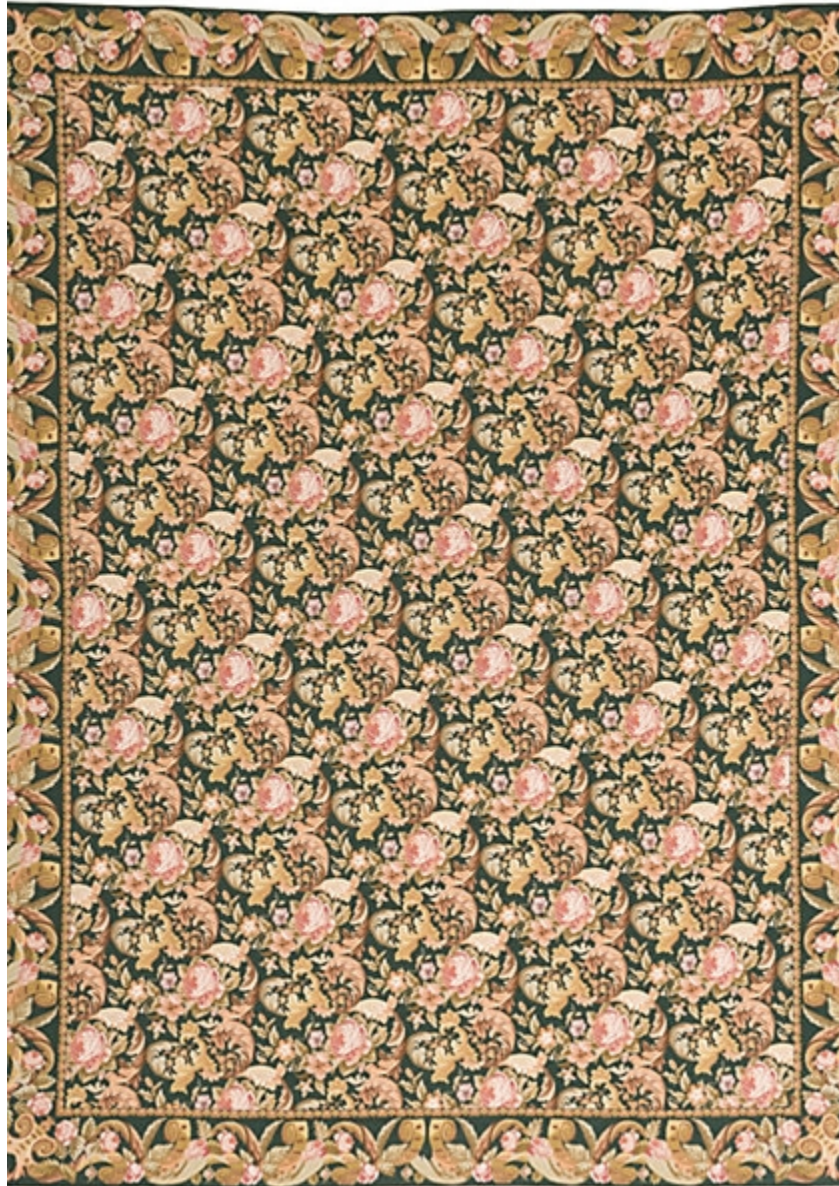

# STARK

# RUGS

---

AVAILABLE IN 1 COLORWAYS

---

## AUCE - ROSY BROWN

SKU: RUGCNP 23499C08  
CONSTRUCTION: FLATWEAVE  
COMPOSITION: 100% WOOL  
ORIGIN: CHINA

Any size available made-to-order.  
Additional options available on request.

HANDMADE SIZES MAY VARY.