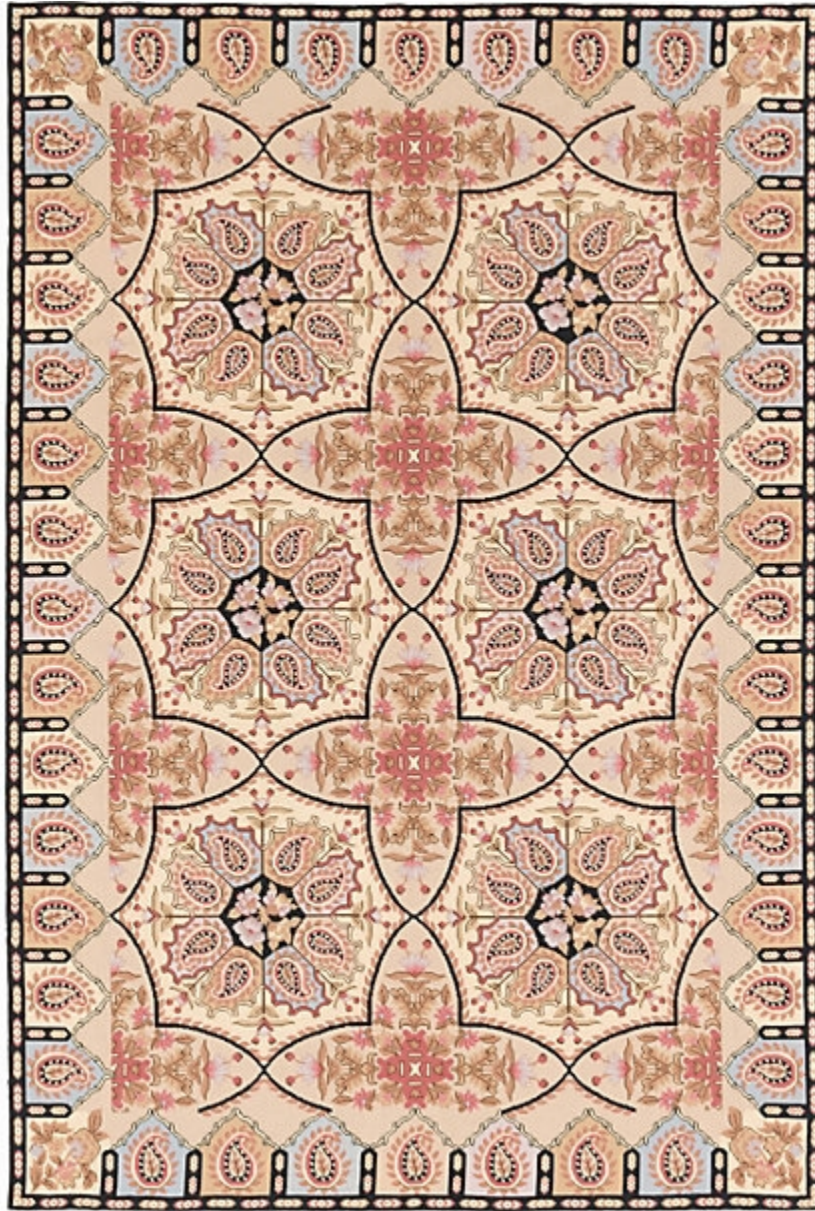

# STARK

# RUGS

AVAILABLE IN 1 COLORWAYS

## ASBURY LAKE - TAN

SKU: RUGCNP 1987810  
CONSTRUCTION: FLATWEAVE  
COMPOSITION: 100% WOOL  
ORIGIN: CHINA

Any size available made-to-order.  
Additional options available on request.

HANDMADE SIZES MAY VARY.