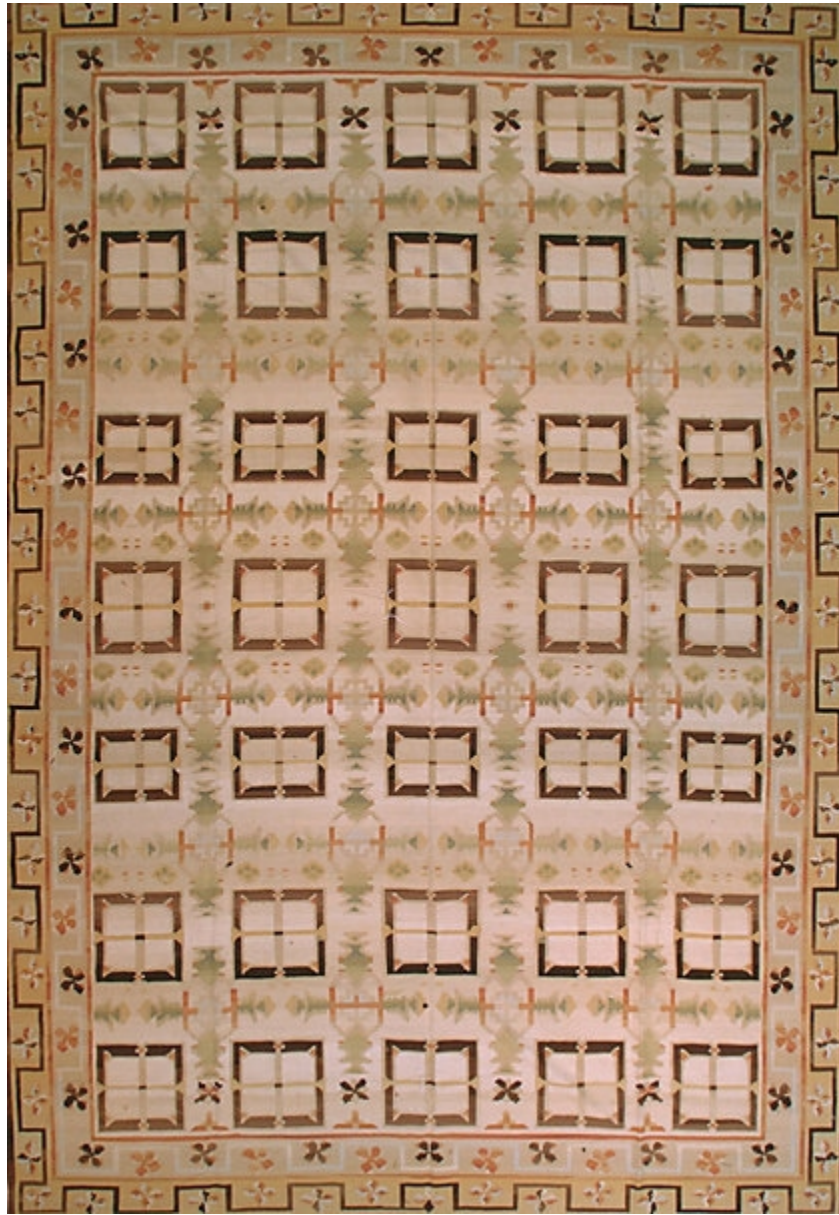

STARK

RUGS

AVAILABLE IN 1 COLORWAYS

AMERICAN CANYON - ROSY BROWN

SKU: RUGBESS271920A10
CONSTRUCTION: FLATWEAVE
COMPOSITION: 100% WOOL
ORIGIN: CHINA

Any size available made-to-order.
Additional options available on request.

HANDMADE SIZES MAY VARY.

STARKCARPET.COM