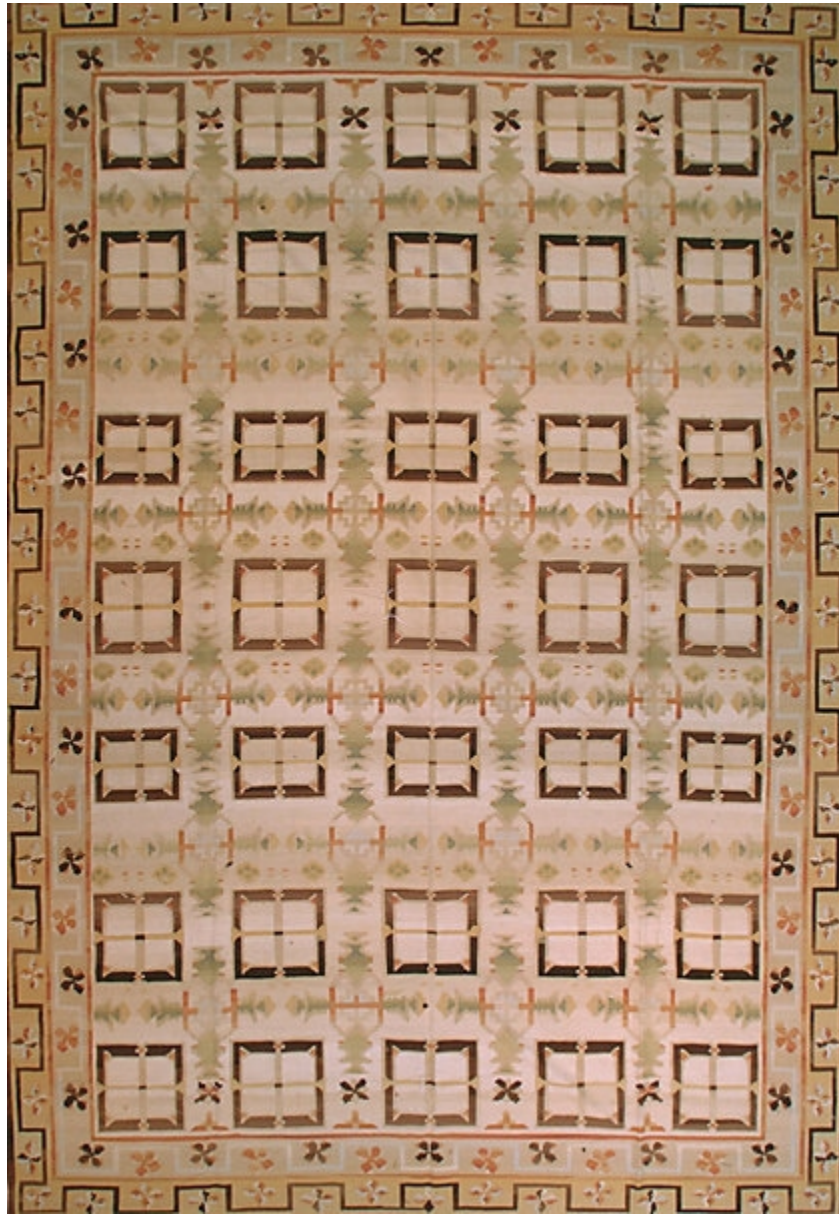

# STARK

# RUGS

AVAILABLE IN 1 COLORWAYS

## AMERICAN CANYON - ROSY BROWN

SKU: RUGBESS271920A10  
CONSTRUCTION: FLATWEAVE  
COMPOSITION: 100% WOOL  
ORIGIN: CHINA

Any size available made-to-order.  
Additional options available on request.

HANDMADE SIZES MAY VARY.