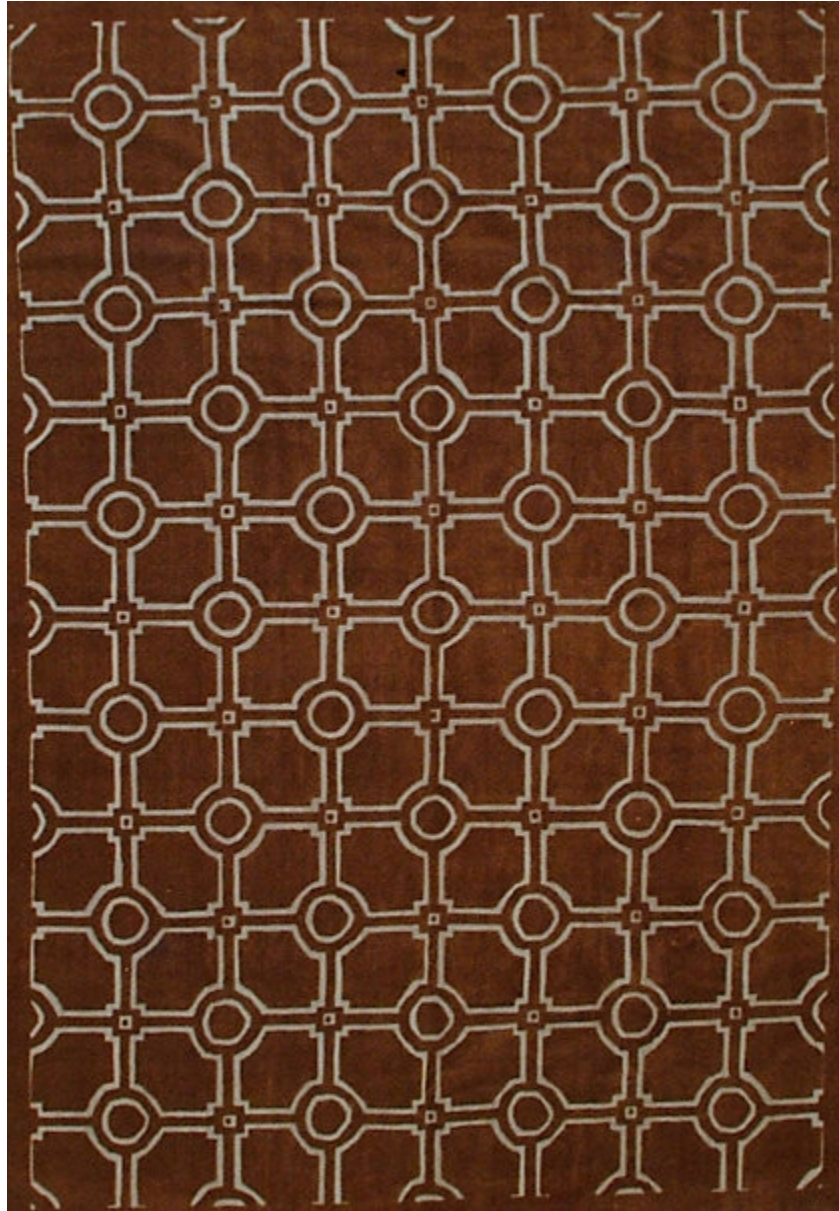

STARK

RUGS

AVAILABLE IN 1 COLORWAYS

HARLEYSVILLE - SADDLE BROWN

SKU: RUGAUBP68581B06
CONSTRUCTION: FLATWEAVE
COMPOSITION: 100% WOOL

Any size available made-to-order.
Additional options available on request.

HANDMADE SIZES MAY VARY.

STARKCARPET.COM