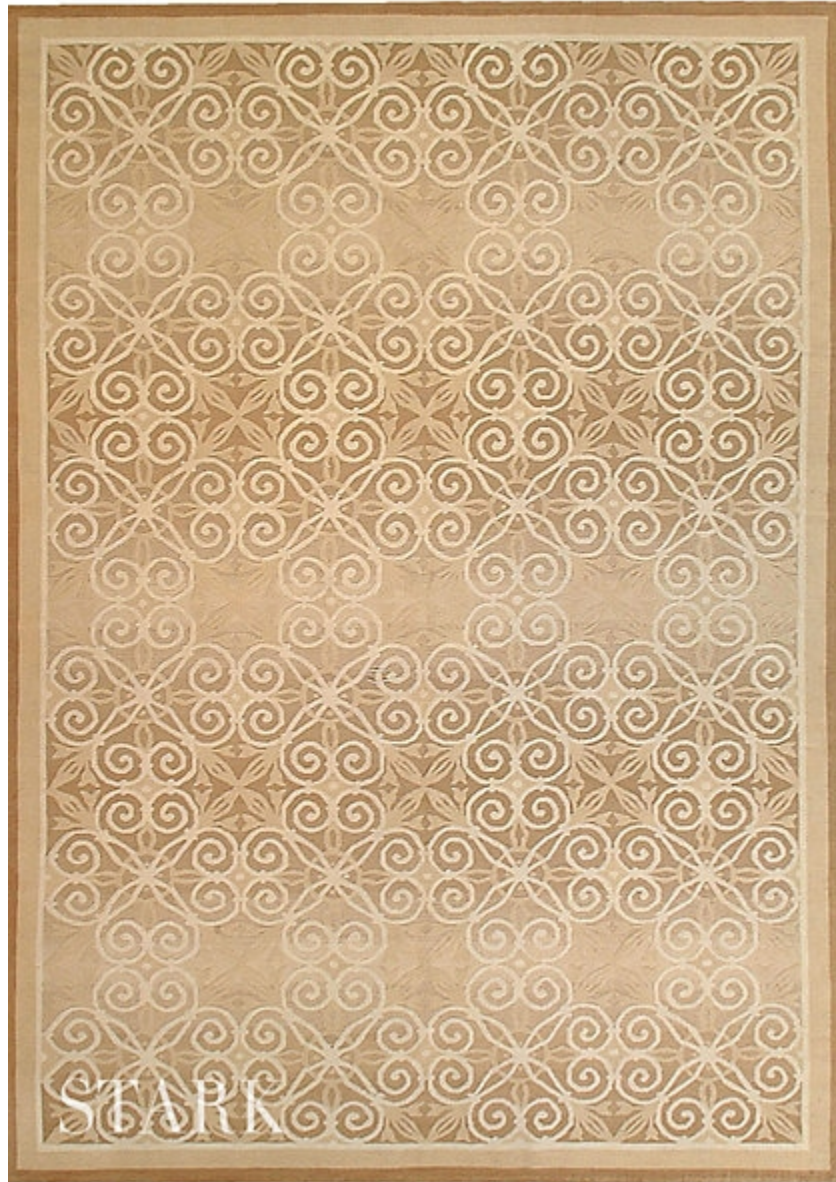

STARK

RUGS

AVAILABLE IN 1 COLORWAYS

HARAHAN - TAN

SKU: RUGAUBP61773A06
CONSTRUCTION: WOOL
COMPOSITION: 100% WOOL
TEXTURE: ONE OF A KIND
ORIGIN: CHINA

Any size available made-to-order.
Additional options available on request.