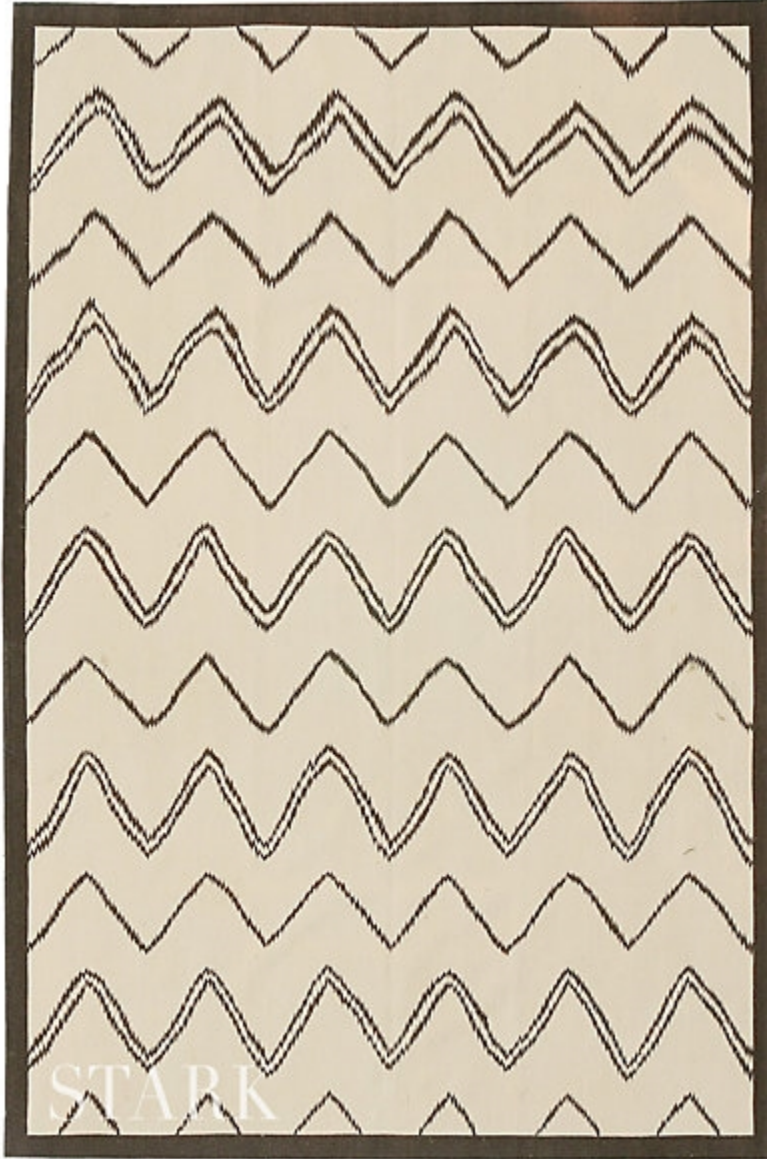

STARK

RUGS

AVAILABLE IN 1 COLORWAYS

ALBERTVILLE - SILVER

SKU: RUGAUBC42961A09
CONSTRUCTION: FLATWEAVE
COMPOSITION: 100% WOOL

Any size available made-to-order.
Additional options available on request.

HANDMADE SIZES MAY VARY.

[STARKCARPET.COM](https://www.starkcarpet.com)