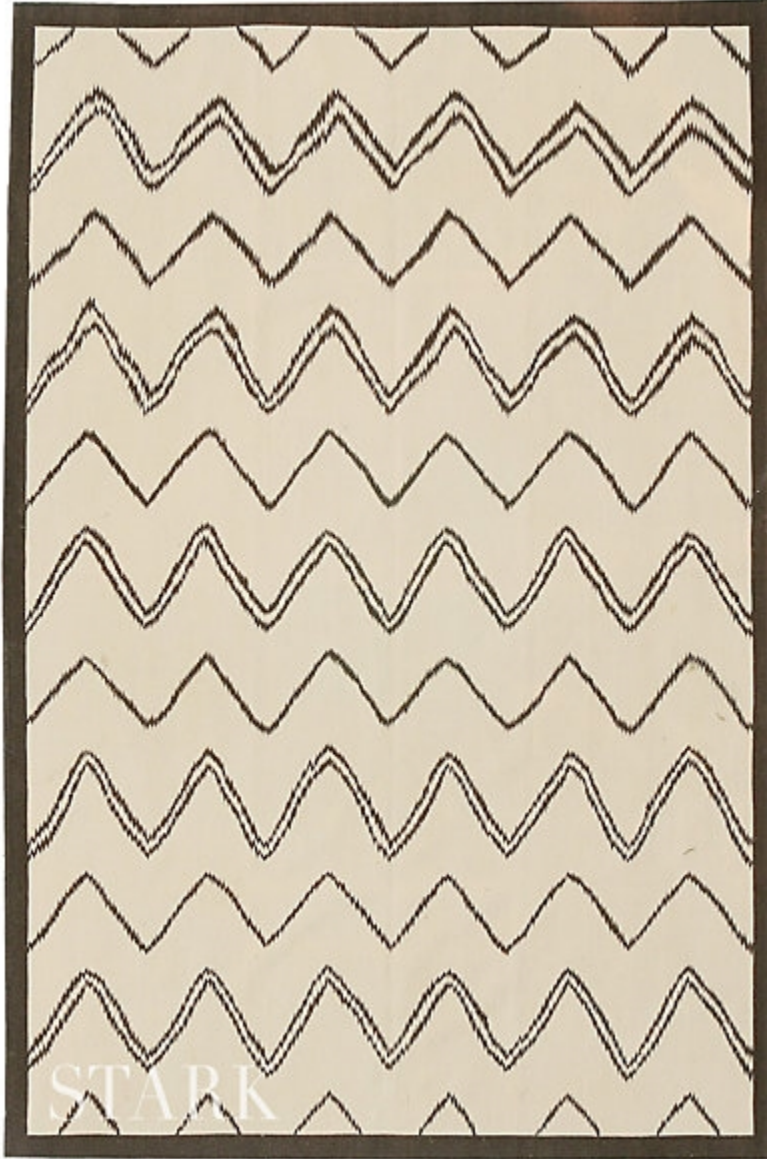

# STARK

## RUGS

AVAILABLE IN 1 COLORWAYS

### ALBERTVILLE - SILVER

SKU: RUGAUBC42961A09  
CONSTRUCTION: FLATWEAVE  
COMPOSITION: 100% WOOL

Any size available made-to-order.  
Additional options available on request.

HANDMADE SIZES MAY VARY.

[STARKCARPET.COM](https://www.starkcarpet.com)