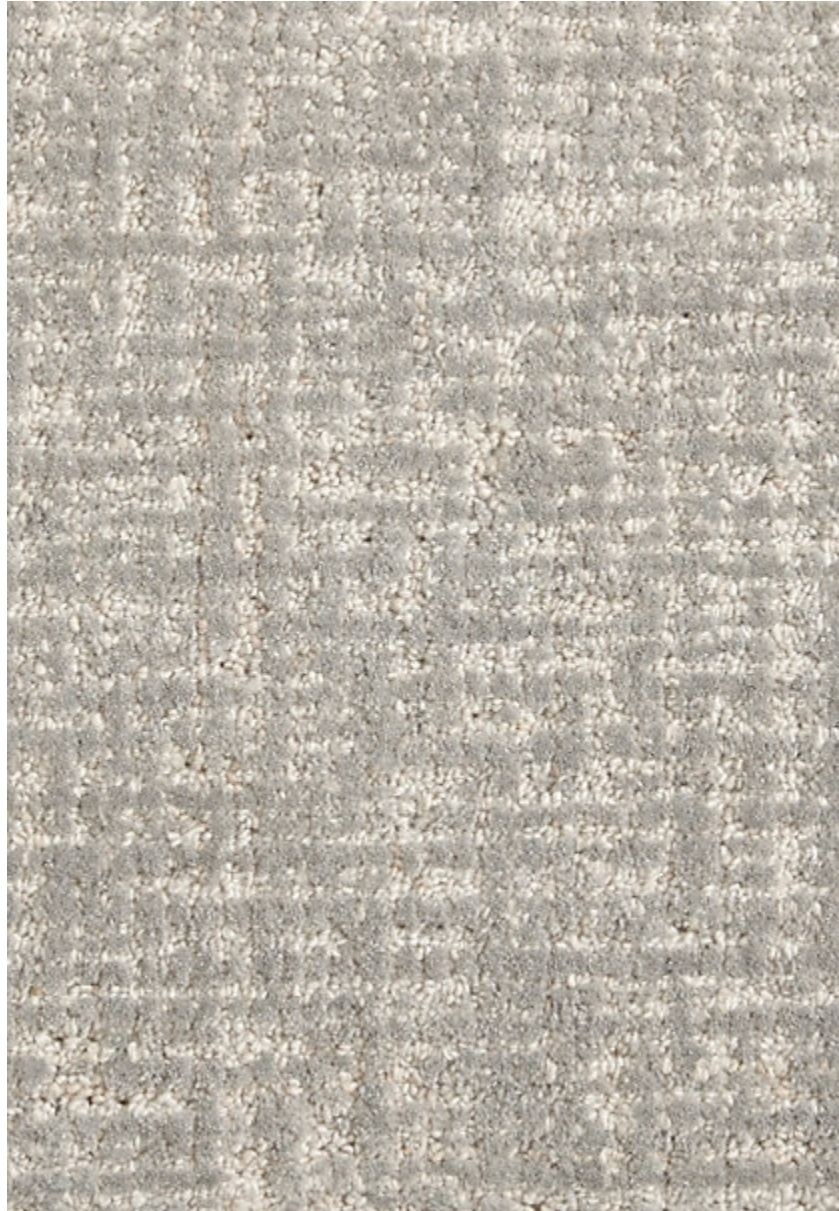

# STARK

## CARPET & RUGS

---

AVAILABLE IN 6 COLORWAYS

---

### GWENNAN - STERLING

SKU: ROS6470CUT17694  
FULL WIDTH: 15 FT 0 IN  
CONSTRUCTION: HAND-TUFTED  
COMPOSITION: 70% POLYSILK / 30% WOOL  
REPEAT: W: 27" X L: 18"  
TEXTURE: CUT & LOOP PILE  
ORIGIN: INDIA