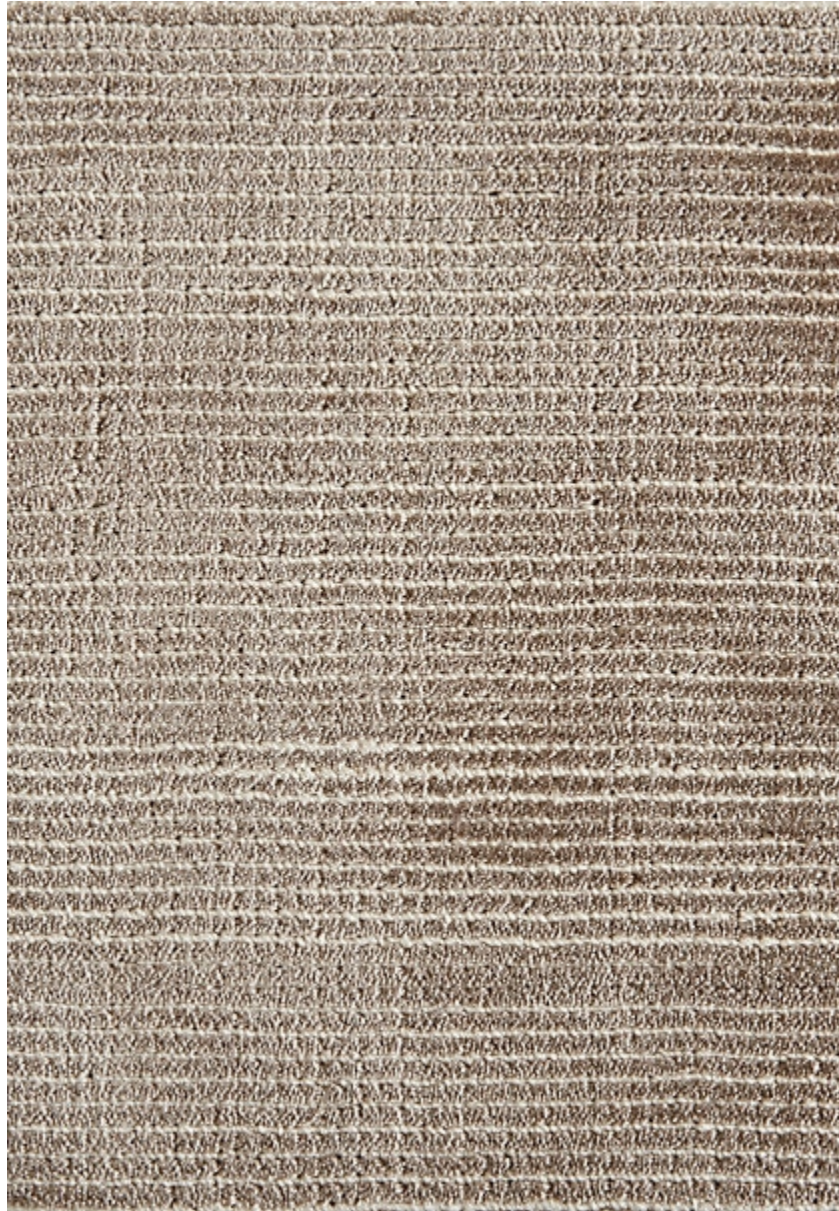

STARK

CARPET & RUGS

AVAILABLE IN 7 COLORWAYS

EARVIN - DUNE

SKU: R0S3819CUT15125
FULL WIDTH: 15 FT 0 IN
CONSTRUCTION: HAND-LOOMED
COMPOSITION: 100% TENCEL
REPEAT: NONE
TEXTURE: LOOP PILE
ORIGIN: INDIA

Any size available made-to-order.
Additional options available on request.