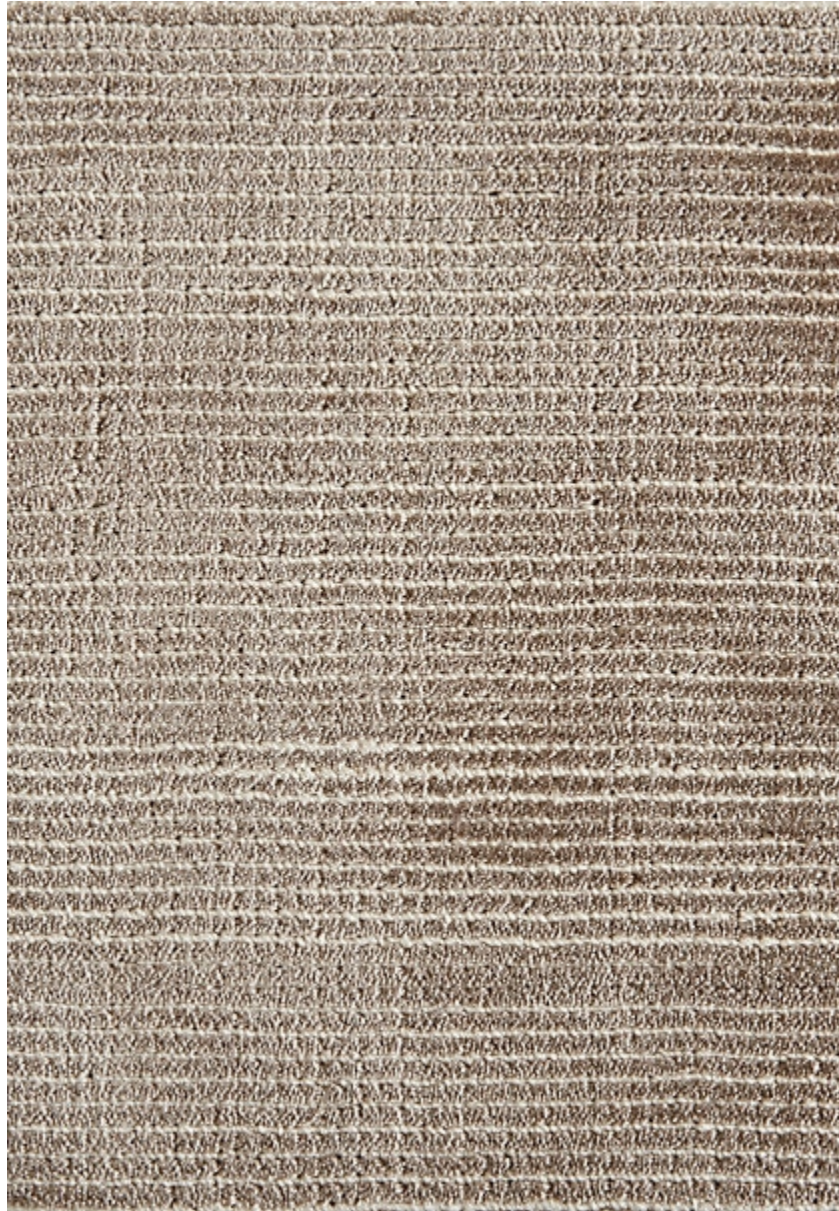

STARK

CARPET & RUGS

AVAILABLE IN 8 COLORWAYS

EARVIN - DUNE

SKU: RQS3819CUT15125
FULL WIDTH: 15 FT 0 IN
CONSTRUCTION: HAND-LOOMED
COMPOSITION: 100% TENCEL
REPEAT: NONE
TEXTURE: LOOP PILE
ORIGIN: INDIA

Any size available made-to-order.
Additional options available on request.