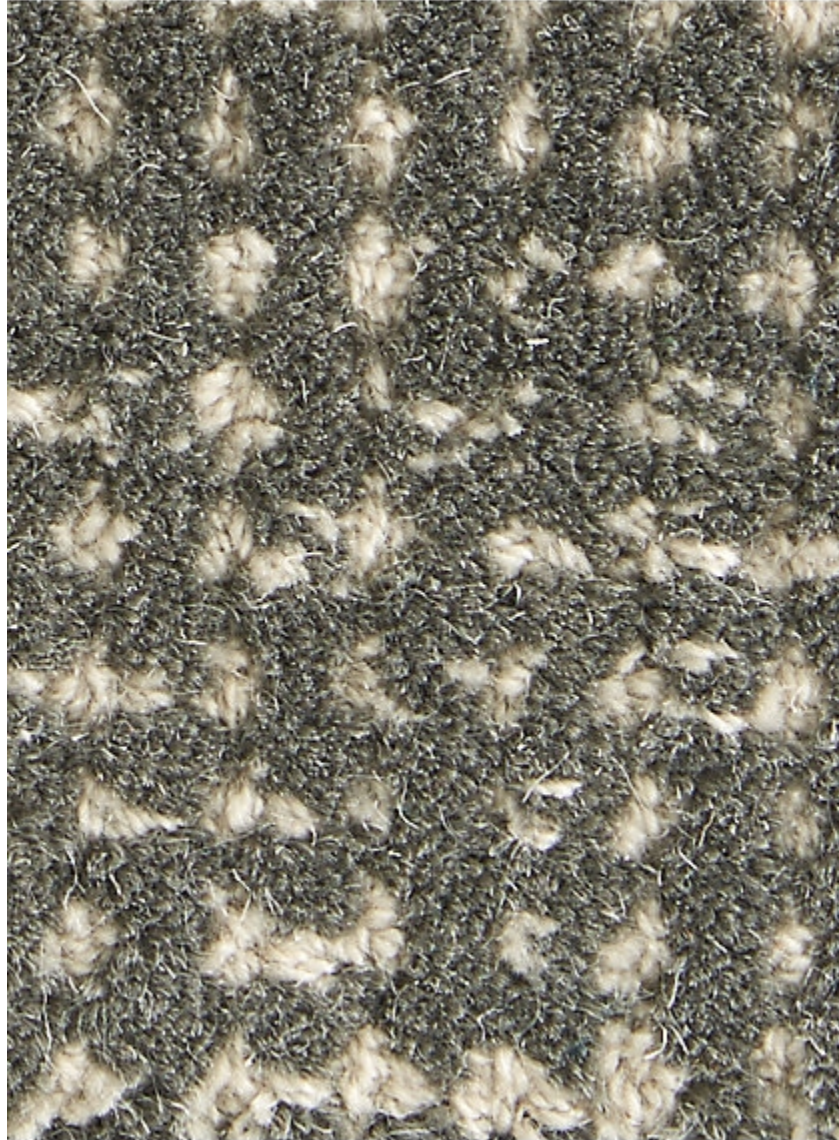

STARK

CARPET & RUGS

AVAILABLE IN 7 COLORWAYS

GREER - COAL

SKU: ROS3438CUT16720
FULL WIDTH: 15 FT 0 IN
CONSTRUCTION: HAND-TUFTED
COMPOSITION: 100% WOOL
TEXTURE: CUT & LOOP PILE
ORIGIN: INDIA

Any size available made-to-order.
Additional options available on request.