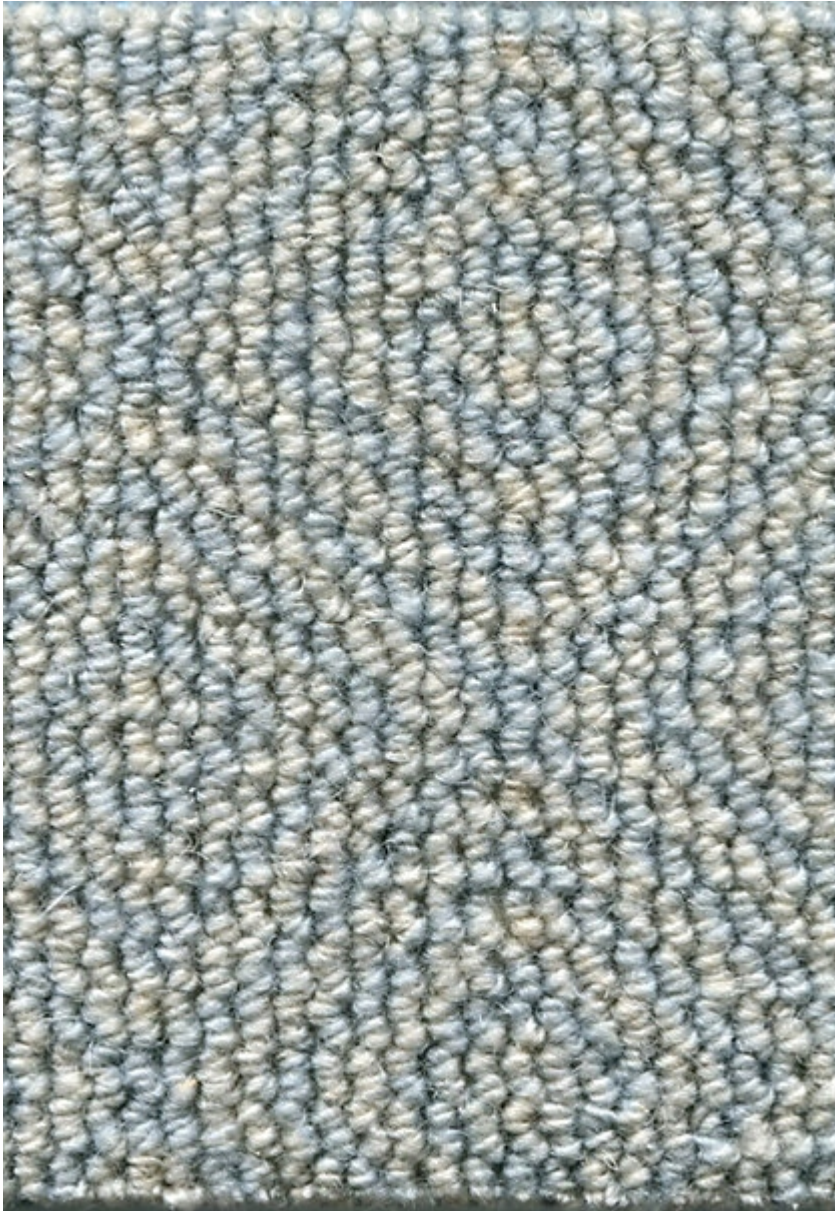

STARK

CARPET & RUGS

BARID - AZURE

SKU: RDC2599CUT15918
FULL WIDTH: 13 FT 0 IN
CONSTRUCTION: TUFTED
COMPOSITION: 100% WOOL
REPEAT: W:15.74" X L:9.13"
TEXTURE: LOOP PILE
ORIGIN: ITALY

AVAILABLE IN 7 COLORWAYS