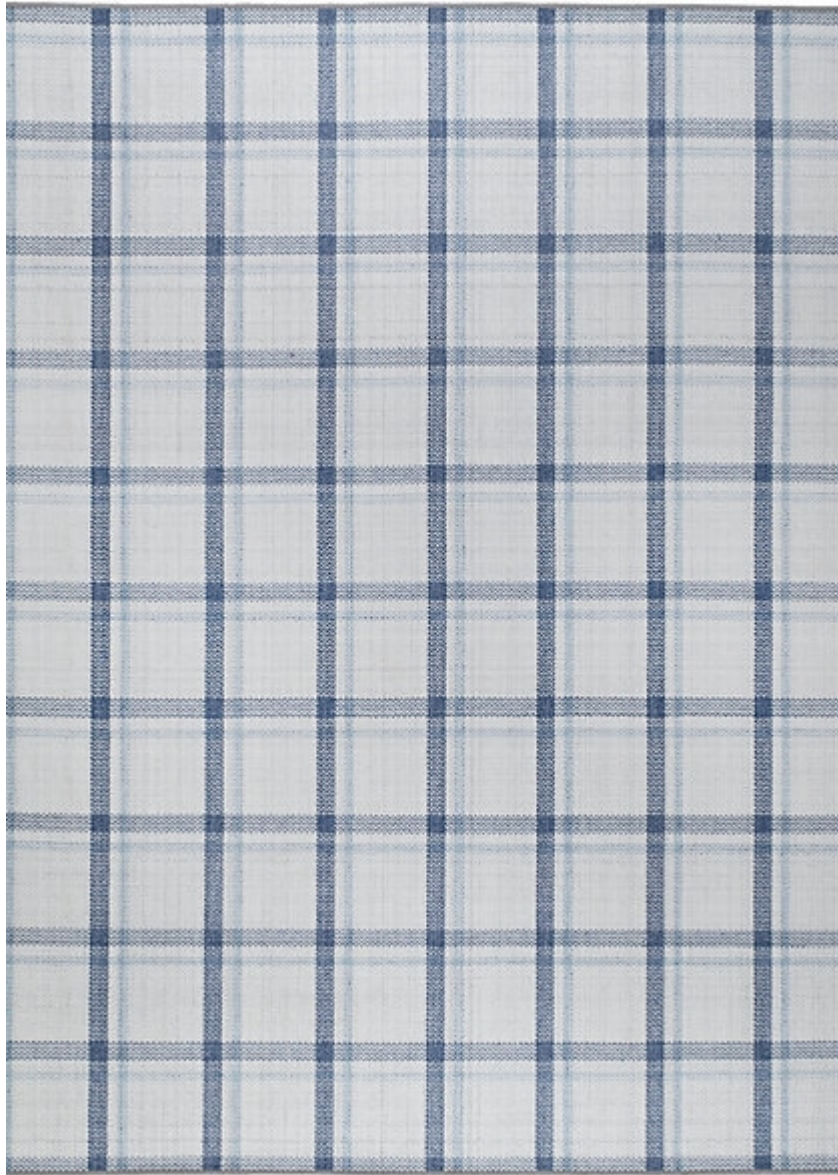

STARK

CARPET & RUGS

HELMSLEY - MARITIME

SKU: R12MARTWIDE2590
FULL WIDTH: 15 FT 0 IN
CONSTRUCTION: HAND-LOOMED
COMPOSITION: 100% POLYESTER
PILE HEIGHT: 0.196 IN
REPEAT: W: 11.5" X L: 11.5"
TEXTURE: LOOP PILE
ORIGIN: INDIA

AVAILABLE IN 3 COLORWAYS

Any size available made-to-order.
Additional options available on request.

STARKCARPET.COM