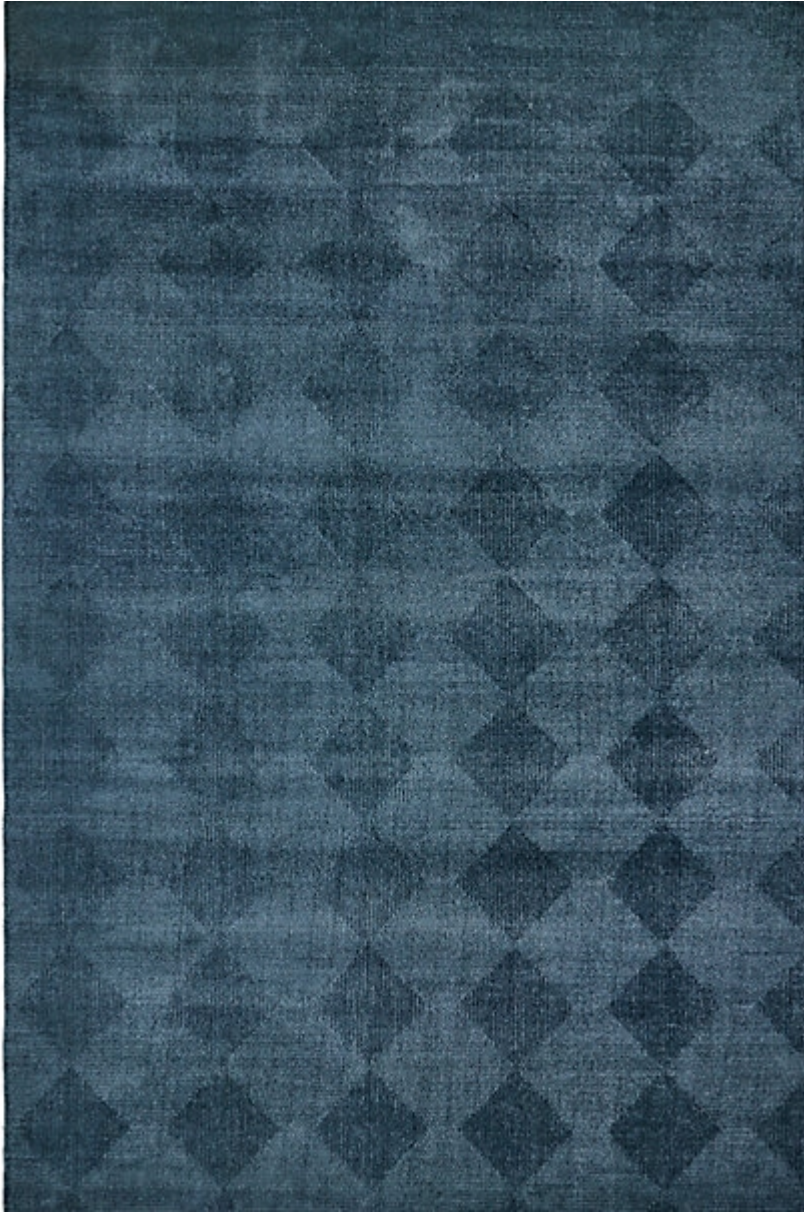

# STARK

## CARPET & RUGS

---

### NOELLE - INDIGO

SKU: R06INDIWIDE1936  
FULL WIDTH: 15 FT 0 IN  
CONSTRUCTION: HAND-LOOMED  
COMPOSITION: 100% SILKY NYLON  
PILE HEIGHT: 0.31 IN  
REPEAT: W: 13" X L: 11"  
TEXTURE: CUT & LOOP PILE  
ORIGIN: INDIA  
CUSTOM OPTIONS: CUSTOM WIDTH UP TO 20'