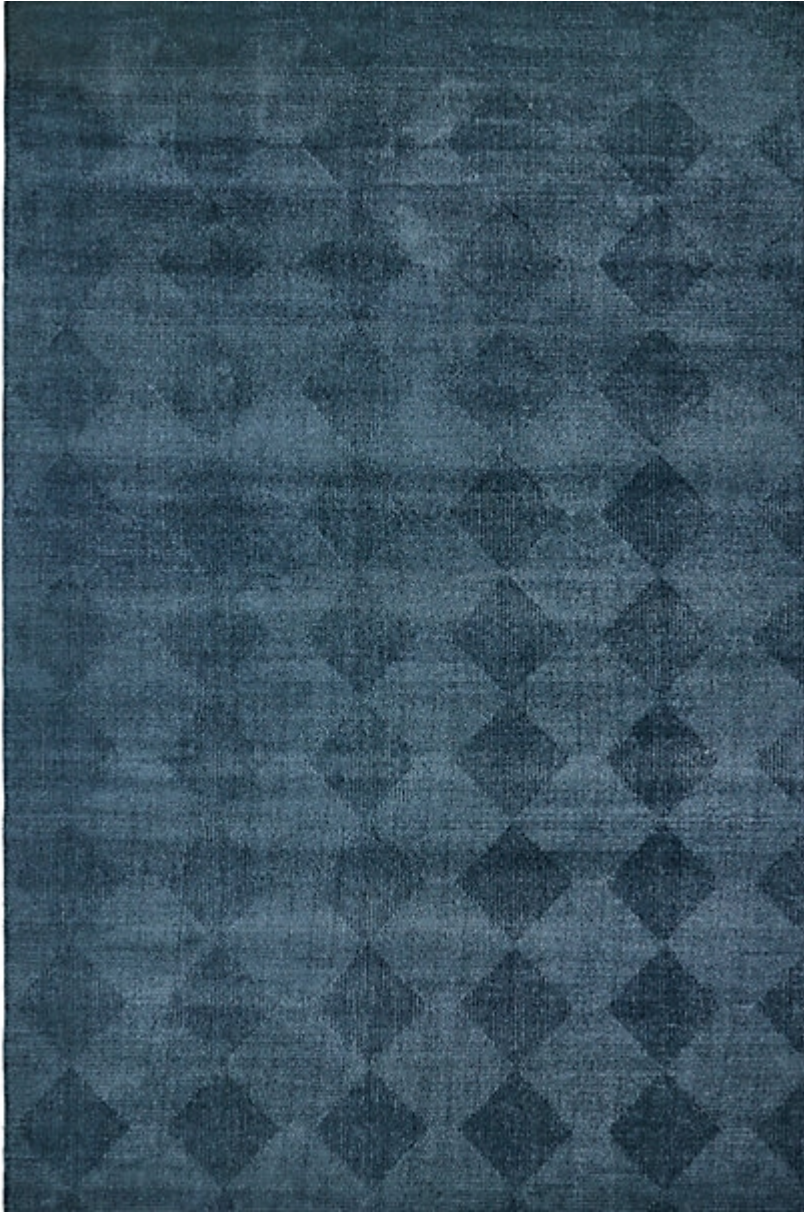

STARK

CARPET & RUGS

NOELLE - INDIGO

SKU: R06INDIWIDE1936
FULL WIDTH: 15 FT 0 IN
CONSTRUCTION: HAND-LOOMED
COMPOSITION: 100% SILKY NYLON
PILE HEIGHT: 0.31 IN
REPEAT: W: 13" X L: 11"
TEXTURE: CUT & LOOP PILE
ORIGIN: INDIA
CUSTOM OPTIONS: CUSTOM WIDTH UP TO 20'

AVAILABLE IN 6 COLORWAYS

Any size available made-to-order.
Additional options available on request.

STARKCARPET.COM