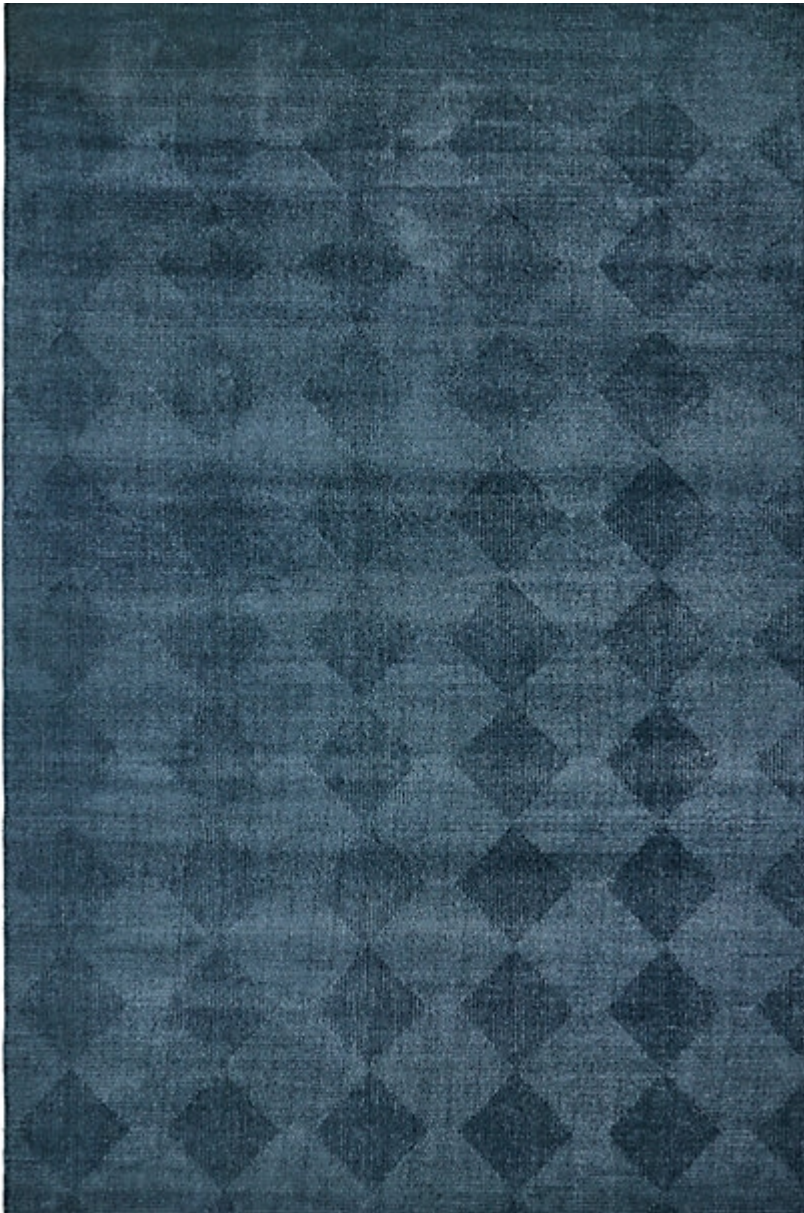

# STARK

## CARPET & RUGS

---

### NOELLE - INDIGO

SKU: R06INDIWIDE1936  
FULL WIDTH: 15 FT 0 IN  
CONSTRUCTION: HAND-LOOMED  
COMPOSITION: 100% SILKY NYLON  
PILE HEIGHT: 0.31 IN  
REPEAT: W: 13" X L: 11"  
TEXTURE: CUT & LOOP PILE  
ORIGIN: INDIA  
CUSTOM OPTIONS: CUSTOM WIDTH UP TO 20'