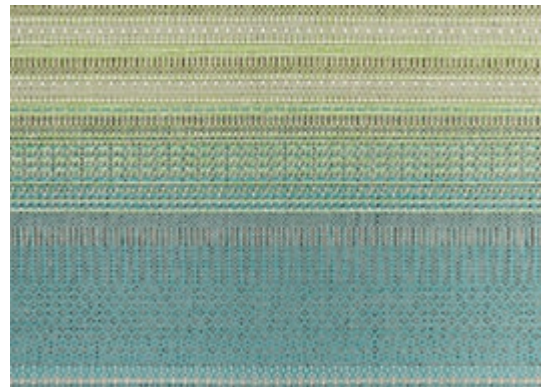

STARK

CARPET & RUGS

AVAILABLE IN 4 COLORWAYS

BUENOS AIRES - RAINFOREST

SKU: 005RNFTWIDE1675
FULL WIDTH: 16 FT 1 IN
CONSTRUCTION: FLATWEAVE MACHINE-MADE
COMPOSITION: 100% POLYPROPYLENE
PILE HEIGHT: 0.11 IN
REPEAT: W: 10.5" X L: 36"
TEXTURE: LOOP PILE
ORIGIN: BELGIUM