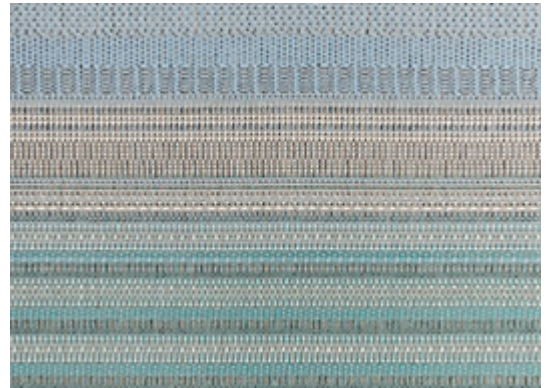

STARK

CARPET & RUGS

AVAILABLE IN 4 COLORWAYS

BUENOS AIRES - OCEAN

SKU: 0050CANWIDE1675
FULL WIDTH: 16 FT 1 IN
CONSTRUCTION: FLATWEAVE MACHINE-MADE
COMPOSITION: 100% POLYPROPYLENE
PILE HEIGHT: 0.11 IN
REPEAT: W: 10.5" X L: 36"
TEXTURE: LOOP PILE
ORIGIN: BELGIUM

Any size available made-to-order.
Additional options available on request.

STARKCARPET.COM