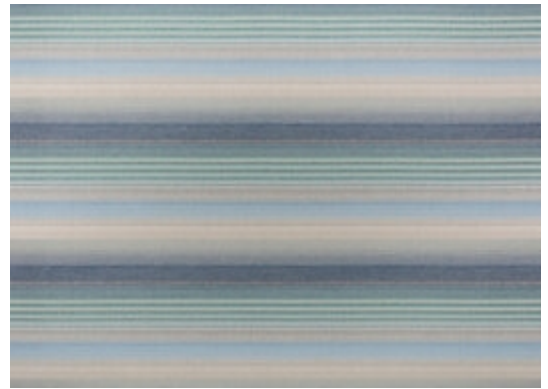

STARK

CARPET & RUGS

AVAILABLE IN 4 COLORWAYS

BUENOS AIRES - OCEAN

SKU: 0050CANWIDE1675
FULL WIDTH: 16 FT 1 IN
CONSTRUCTION: FLATWEAVE MACHINE-MADE
COMPOSITION: 100% POLYPROPYLENE
PILE HEIGHT: 0.11 IN
REPEAT: W: 10.5" X L: 36"
TEXTURE: LOOP PILE
ORIGIN: BELGIUM