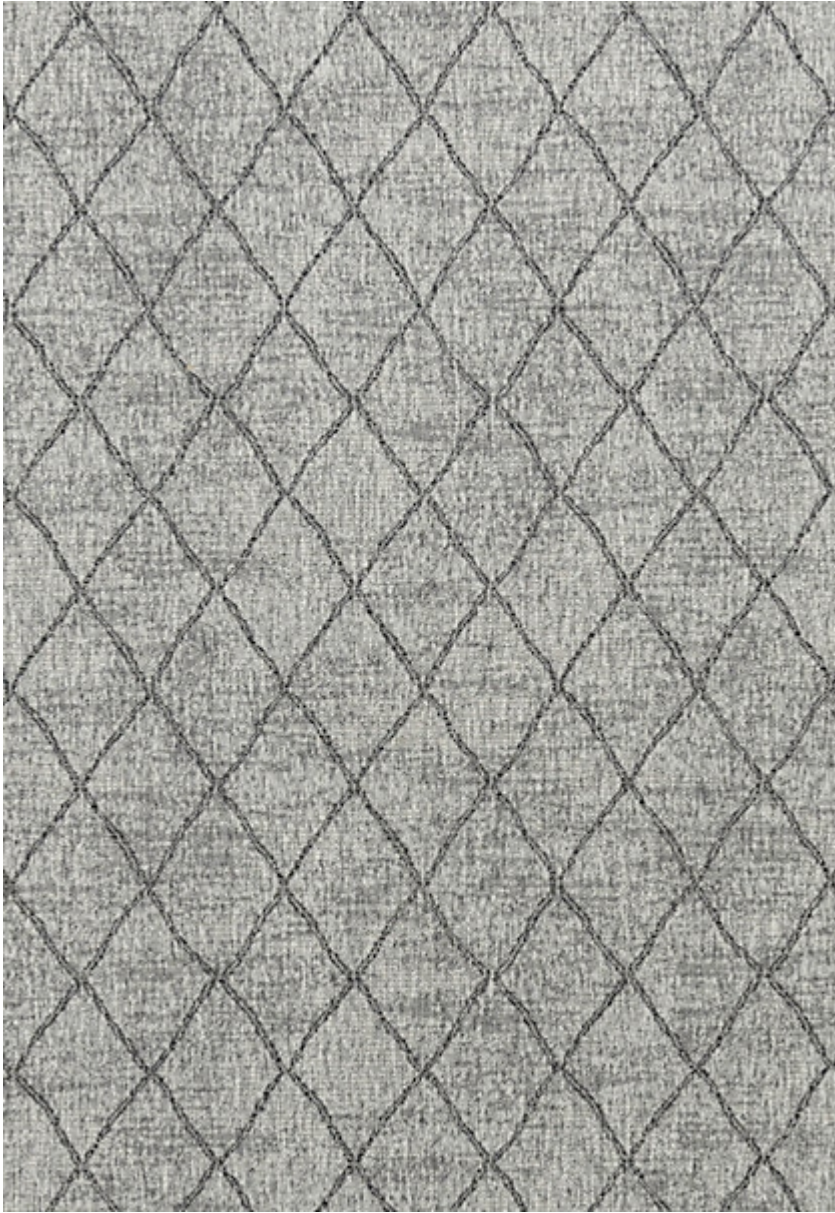

STARK

CARPET & RUGS

AVAILABLE IN 7 COLORWAYS

VERANDA HALL - HEATHER

SKU: N03HEATWIDE2658
FULL WIDTH: 13 FT 2 IN
CONSTRUCTION: WOVEN
COMPOSITION: 100% POLYPROPYLENE
PILE HEIGHT: 0.2 IN
REPEAT: W: 39" X L: 41"
TEXTURE: LOOP PILE
ORIGIN: TURKEY